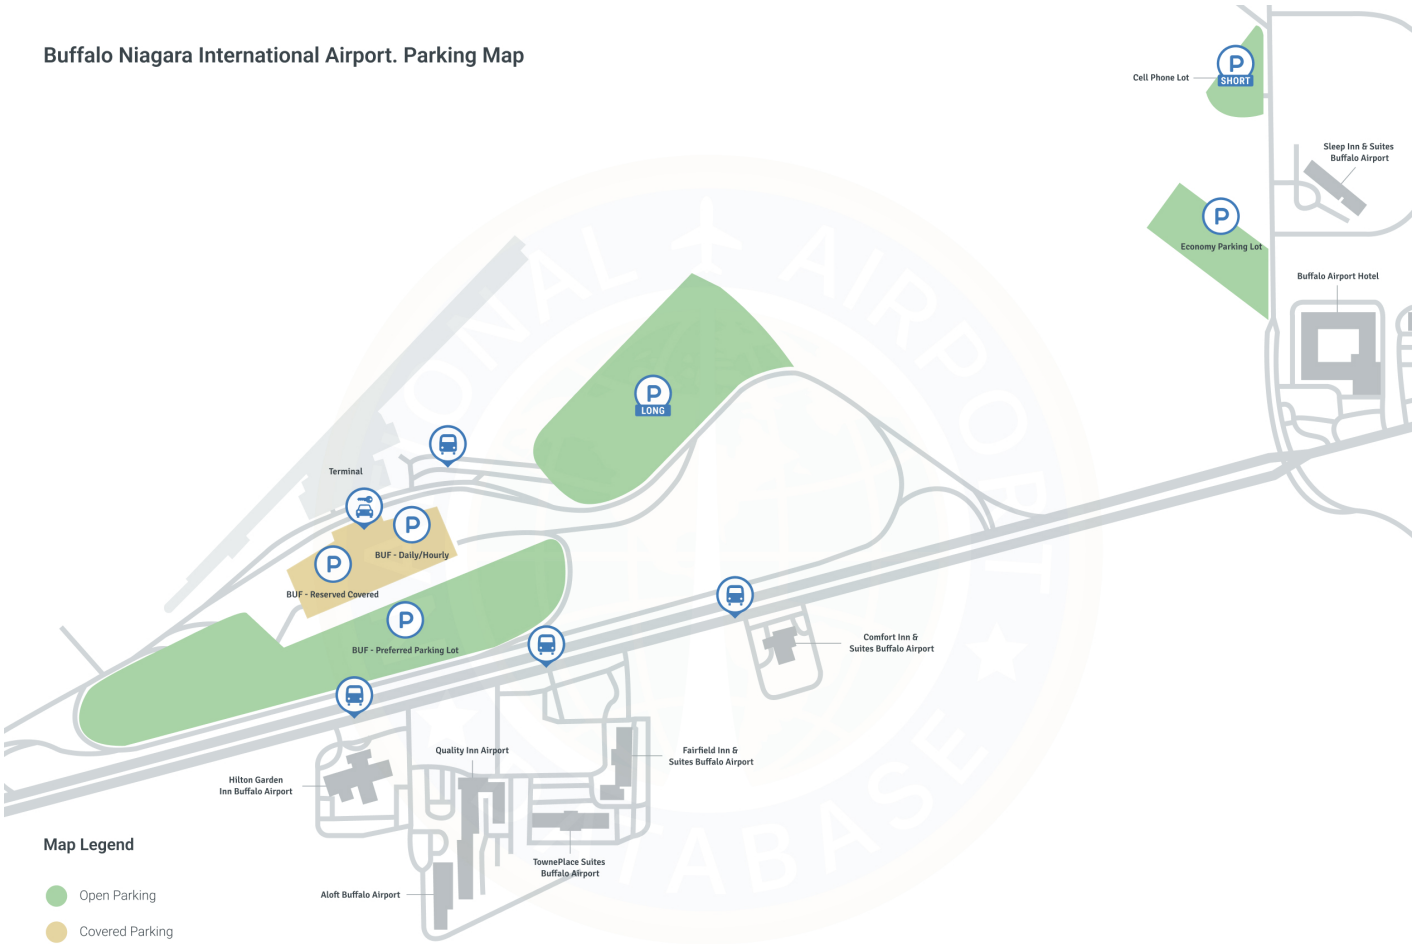

BUF Parking Map

Buffalo Niagara International Airport. Parking Map

Map Legend

- Open Parking
- Covered Parking
- P Parking
- Shuttle Bus
- Rental Car