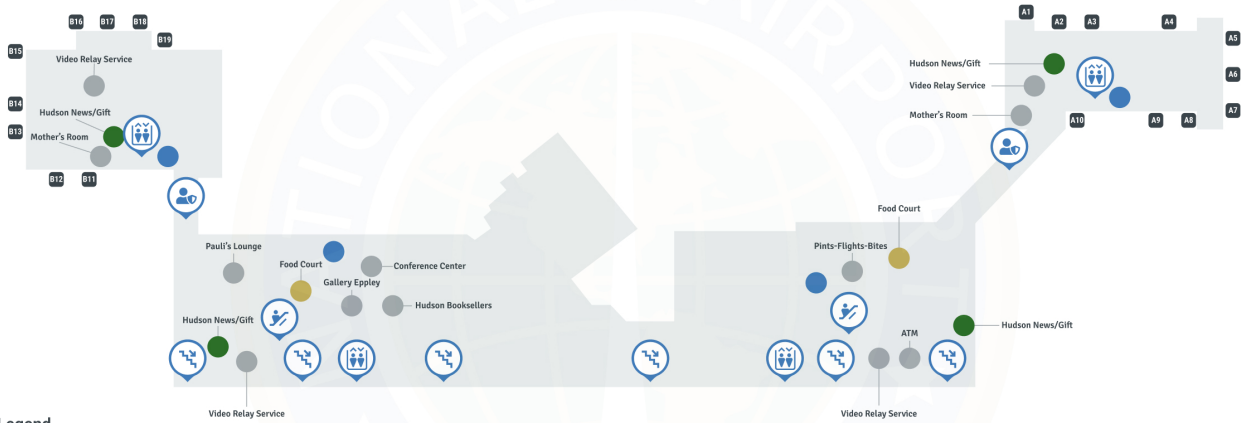

Eppley Airfield OMA | Terminal 1 | T2 - Upper Level Map

Eppley Airfield Airport - T2 - Upper Level

Map Legend

- Airport Services
- Shopping
- Dining
- Restrooms
- TSA Security Checkpoint
- Elevator
- Escalator
- Stairs
- Gates