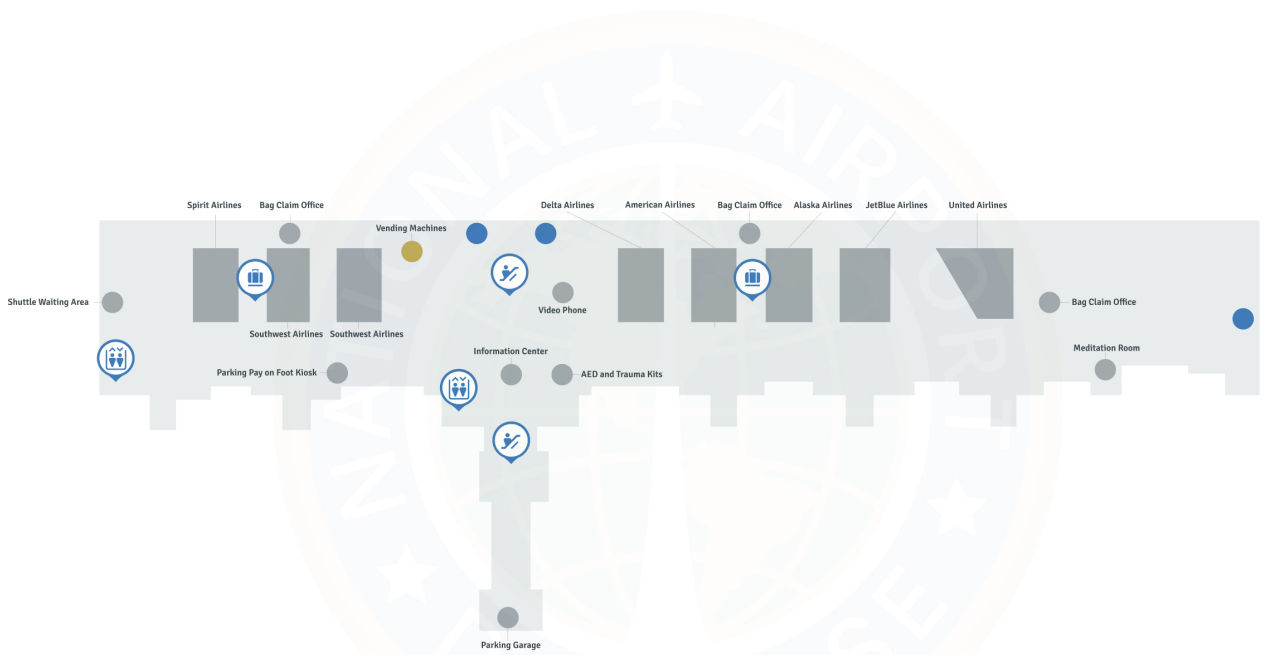

Albuquerque Sunport ABQ | Terminal

Concourse A serves Southwest Airlines, Concourse B serves all other airlines, including American Airlines, Delta Air Lines, United Airlines, Alaska Airlines, and Sun Country Airlines.

Albuquerque International Sunport Airport - First Floor

Map Legend

- Airport Services
- Dining
- Restrooms
- 🚶 Elevator
- ♿ Escalator
- 🧳 Baggage Hall

Albuquerque International Sunport Airport - Second Floor

Map Legend

- Airport Services
- Restrooms
- 🚪 Elevator
- 🚶 Escalator

Albuquerque International Sunport Airport - Third Level A/B Concourses

Map Legend

- Airport Services
- Dining
- Shopping
- Restrooms
- Elevator
- Gates

Albuquerque International Sunport Airport - Third Level

Map Legend

- Airport Services
- Dining
- Shopping
- Restrooms
- Elevator
- Escalator
- TSA Checkpoint