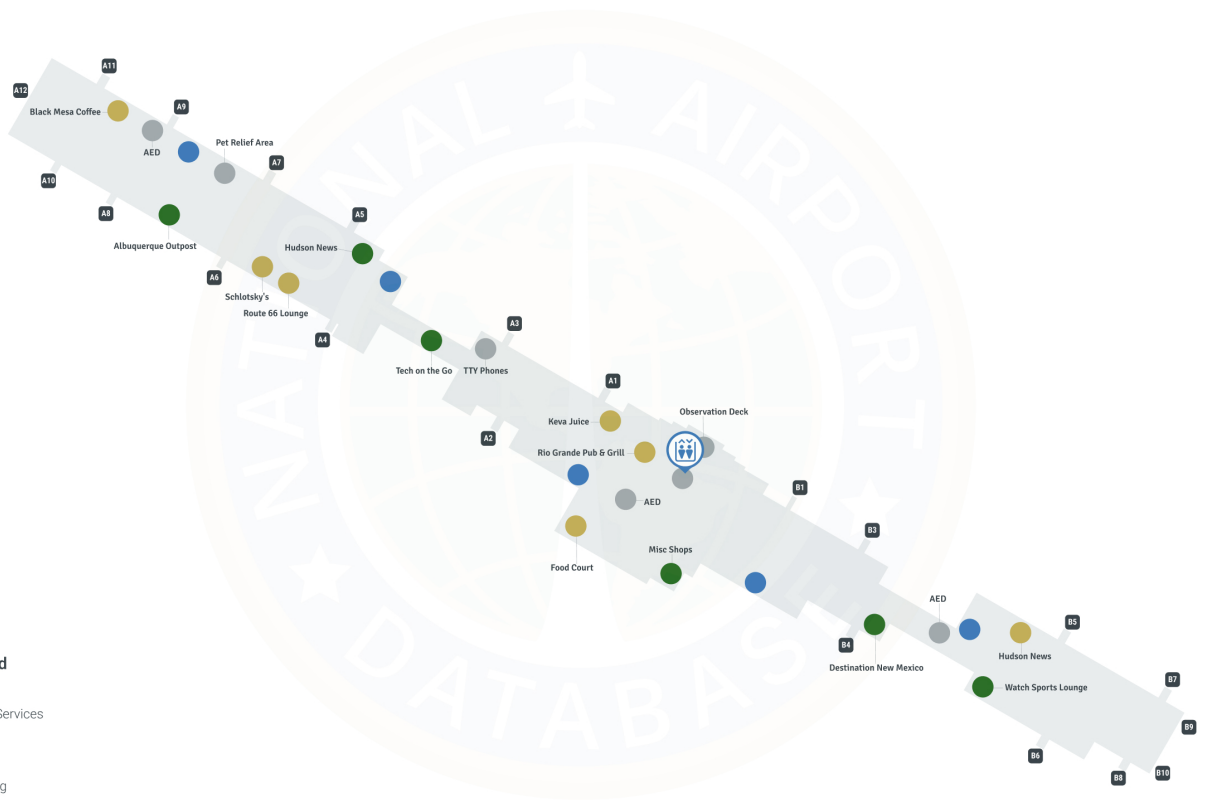

Albuquerque Sunport ABQ | Terminal

Concourse A serves Southwest Airlines, Concourse B serves all other airlines, including American Airlines, Delta Air Lines, United Airlines, Alaska Airlines, and Sun Country Airlines.

Albuquerque International Sunport Airport - First Floor

Map Legend

- Airport Services
- Dining
- Restrooms
- 🚶 Elevator
- ♿ Escalator
- 🧳 Baggage Hall

Albuquerque International Sunport Airport - Second Floor

Map Legend

- Airport Services
- Restrooms
- 🚪 Elevator
- 🚶 Escalator

Albuquerque International Sunport Airport - Third Level A/B Concourses

Map Legend

- Airport Services
- Dining
- Shopping
- Restrooms
- Elevator
- Gates

Albuquerque International Sunport Airport - Third Level

Map Legend

- Airport Services
- Dining
- Shopping
- Restrooms
- Elevator
- Escalator
- TSA Checkpoint