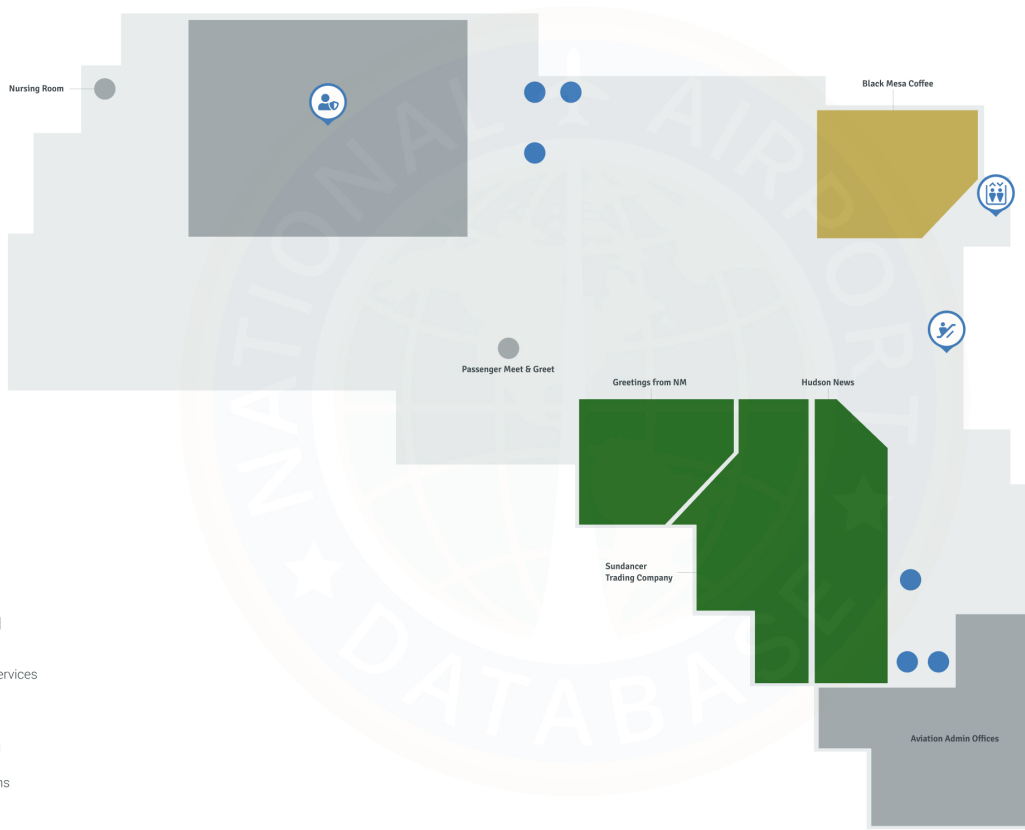

Albuquerque Sunport ABQ | Terminal

Concourse A serves Southwest Airlines, Concourse B serves all other airlines, including American Airlines, Delta Air Lines, United Airlines, Alaska Airlines, and Sun Country Airlines.

Albuquerque International Sunport Airport - First Floor

Map Legend

- Airport Services
- Dining
- Restrooms
- 🚶 Elevator
- ♿ Escalator
- 🧳 Baggage Hall

Albuquerque International Sunport Airport - Second Floor

Map Legend

- Airport Services
- Restrooms
- 🚪 Elevator
- 🚶 Escalator

Albuquerque International Sunport Airport - Third Level A/B Concourses

Map Legend

- Airport Services
- Dining
- Shopping
- Restrooms
- Elevator
- Gates

Albuquerque International Sunport Airport - Third Level

Map Legend

- Airport Services
- Dining
- Shopping
- Restrooms
- Elevator
- Escalator
- TSA Checkpoint