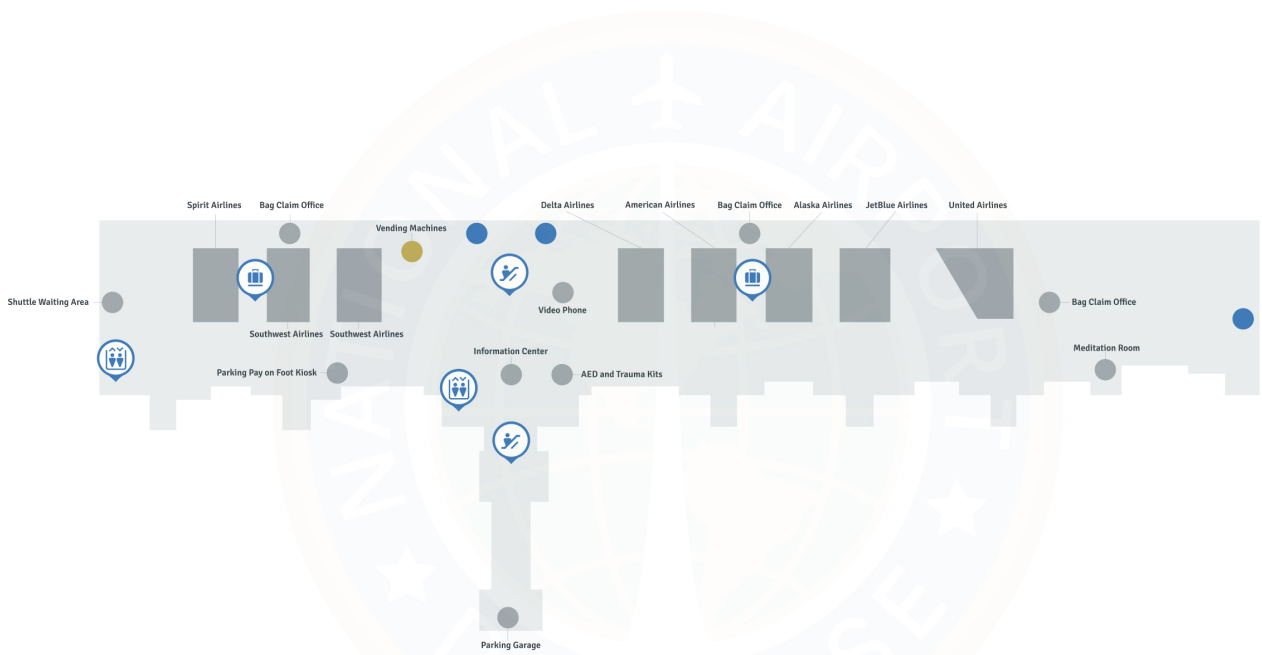

# Albuquerque Sunport ABQ | Terminal

## Map Legend

- Airport Services
- Dining
- Restrooms
- 🚪 Elevator
- ♿ Escalator
- 🧳 Baggage Hall

## Map Legend

- Airport Services
- Restrooms
- 🚪 Elevator
- 🚶 Escalator

## Map Legend

- Airport Services
- Dining
- Shopping
- Restrooms
- Elevator
- Escalator
- TSA Checkpoint