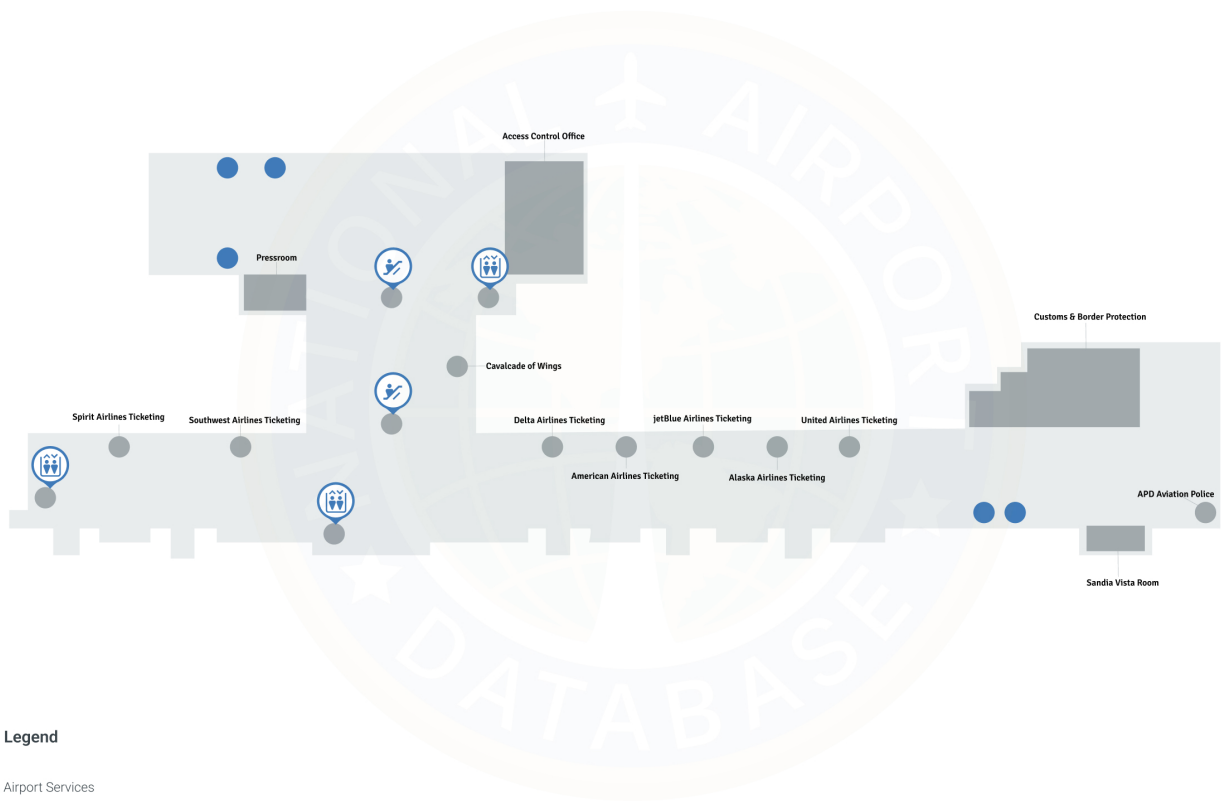

Albuquerque Sunport ABQ | Terminal

Concourse A serves Southwest Airlines, Concourse B serves all other airlines, including American Airlines, Delta Air Lines, United Airlines, Alaska Airlines, and Sun Country Airlines.

Albuquerque International Sunport Airport - First Floor

Map Legend

- Airport Services
- Dining
- Restrooms
- 🚶 Elevator
- ♿ Escalator
- 🧳 Baggage Hall

Albuquerque International Sunport Airport - Second Floor

Map Legend

- Airport Services
- Restrooms
- 🚪 Elevator
- 🚶 Escalator

Albuquerque International Sunport Airport - Third Level A/B Concourses

Map Legend

- Airport Services
- Dining
- Shopping
- Restrooms
- Elevator
- Gates

Albuquerque International Sunport Airport - Third Level

Map Legend

- Airport Services
- Dining
- Shopping
- Restrooms
- Elevator
- Escalator
- TSA Checkpoint