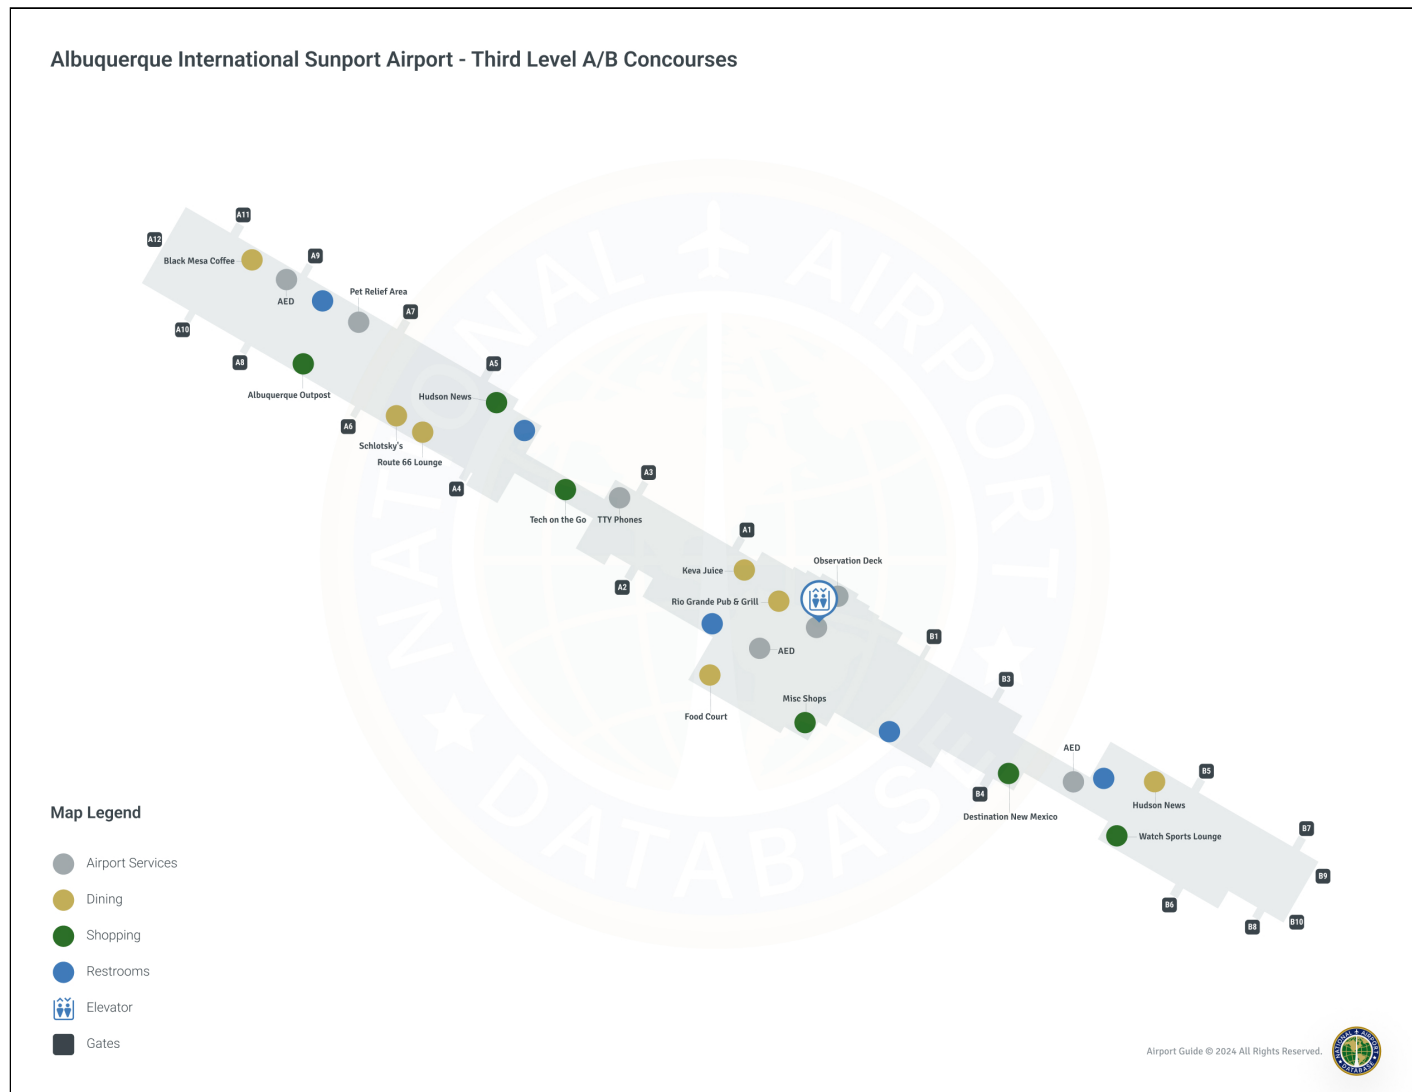

Albuquerque Sunport ABQ | Terminal

Airlines Served

Advanced Air Alaska Airlines American Airlines Delta Air Lines JetBlue Southwest Airlines Co. Spirit Airlines United Airlines