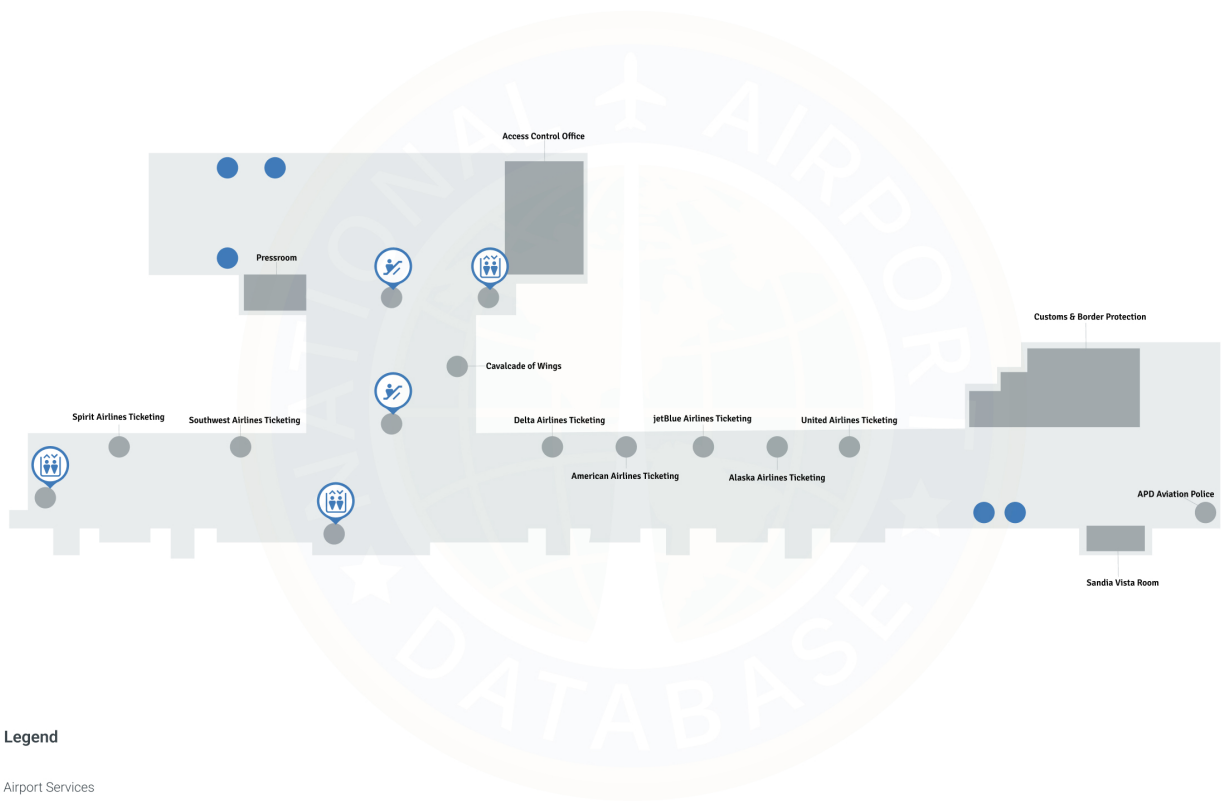

# Albuquerque International Sunport Airport - First Floor

## Map Legend

- Airport Services
- Dining
- Restrooms
- 🚪 Elevator
- ♿ Escalator
- 🧳 Baggage Hall

## Map Legend

- Airport Services
- Restrooms
- 🚪 Elevator
- 🚶 Escalator

## Map Legend

- Airport Services
- Dining
- Shopping
- Restrooms
- Elevator
- Escalator
- TSA Checkpoint