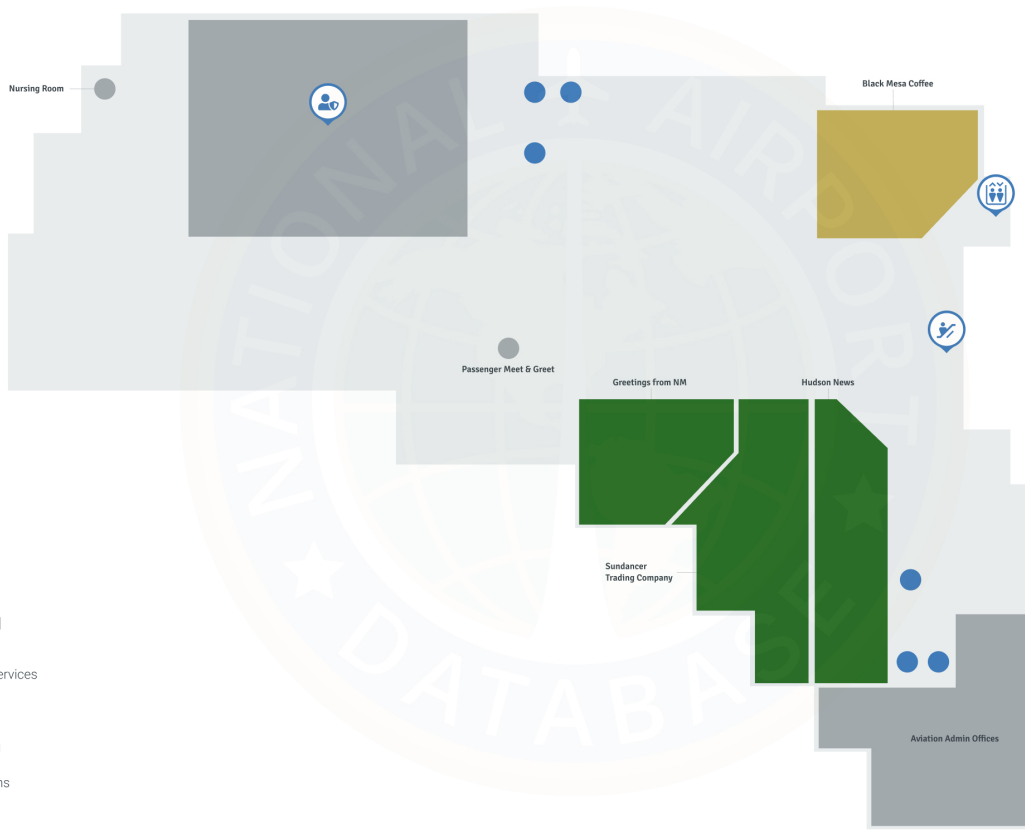

## Map Legend

- Airport Services
- Dining
- Restrooms
- 🚪 Elevator
- ♿ Escalator
- 🧳 Baggage Hall

# Albuquerque International Sunport Airport - Second Floor

## Map Legend

- Airport Services
- Restrooms
- 🚪 Elevator
- 🚶 Escalator

## Map Legend

- Airport Services
- Dining
- Shopping
- Restrooms
- Elevator
- Escalator
- TSA Checkpoint