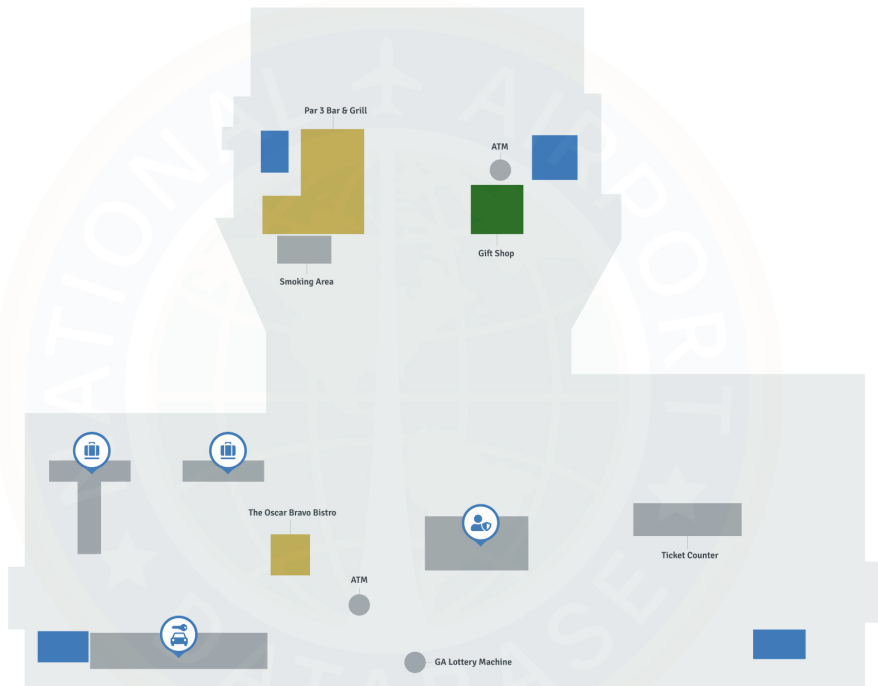

Augusta Airport AGS | Terminal

Augusta Regional at Bush Field airport - Terminal

Map Legend

- Airport Services
- Shopping
- Dining
- Restrooms
- Baggage Claim
- TSA Security
- Rental Car