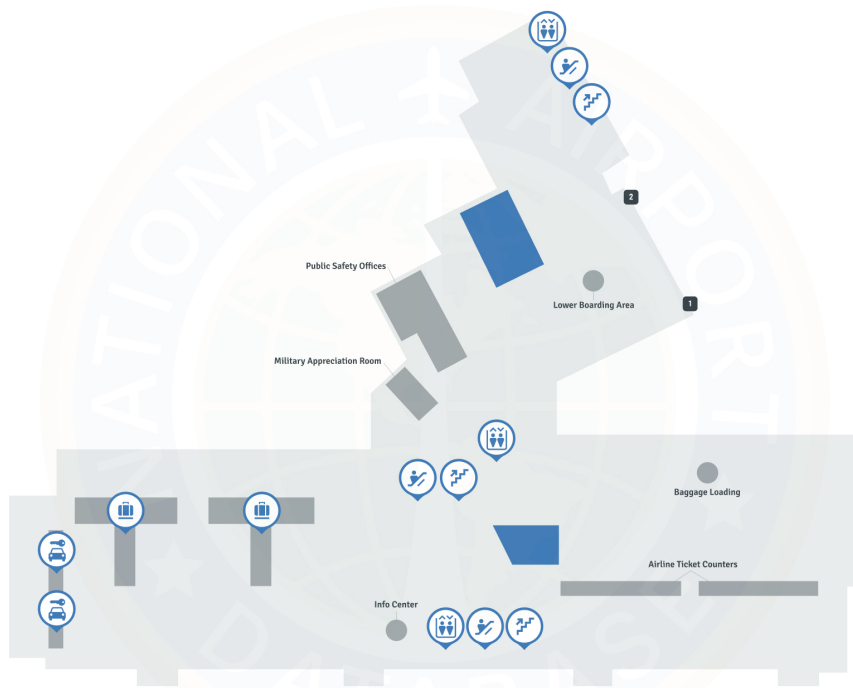

# Wilkes-Barre Scranton Airport AVP | Terminal

# Wilkes-Barre-Scranton International Airport - Level 1

## Map Legend

- Airport Services
- Restrooms
- ✂ Stairs
- ⬆ Elevator
- ⬆ Escalator
- 🧳 Baggage Hall
- 🚗 Rental Car
- Gates

## Map Legend

- Airport Services
- Dining
- Restrooms
- Stairs
- Elevator
- Escalator
- Gates