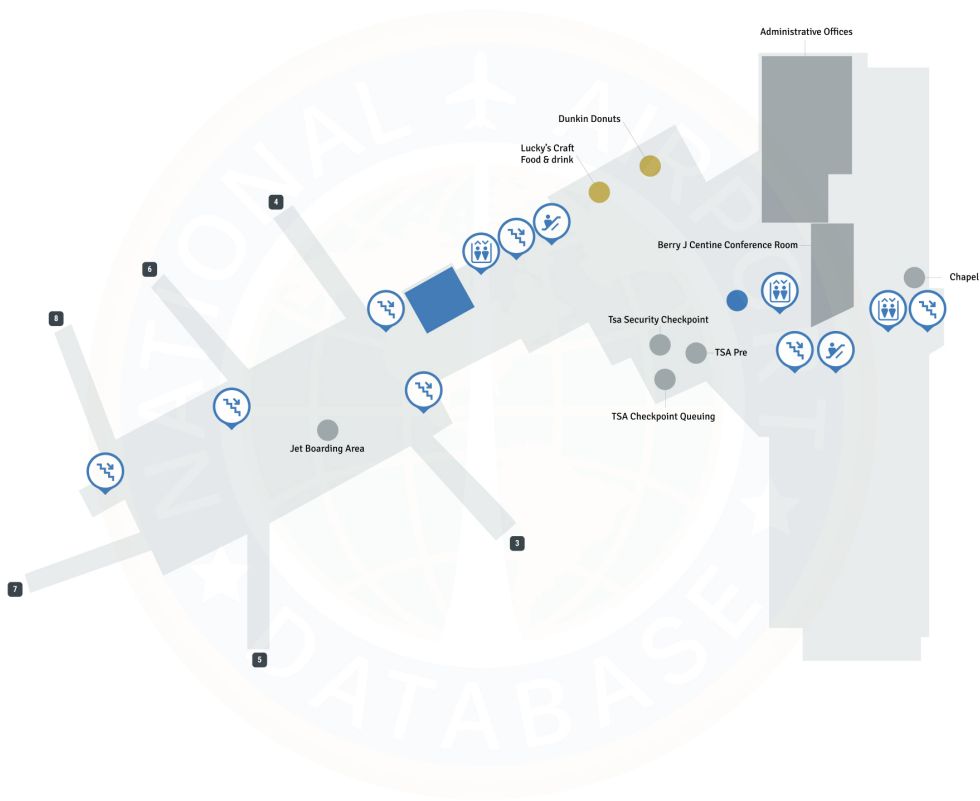

# Wilkes-Barre Scranton Airport AVP | Terminal

# Wilkes-Barre-Scranton International Airport - Level 1

## Map Legend

- Airport Services
- Restrooms
- ✂ Stairs
- ⬆ Elevator
- ⬆ Escalator
- 🧳 Baggage Hall
- 🚗 Rental Car
- Gates

## Map Legend

- Airport Services
- Dining
- Restrooms
- Stairs
- Elevator
- Escalator
- Gates