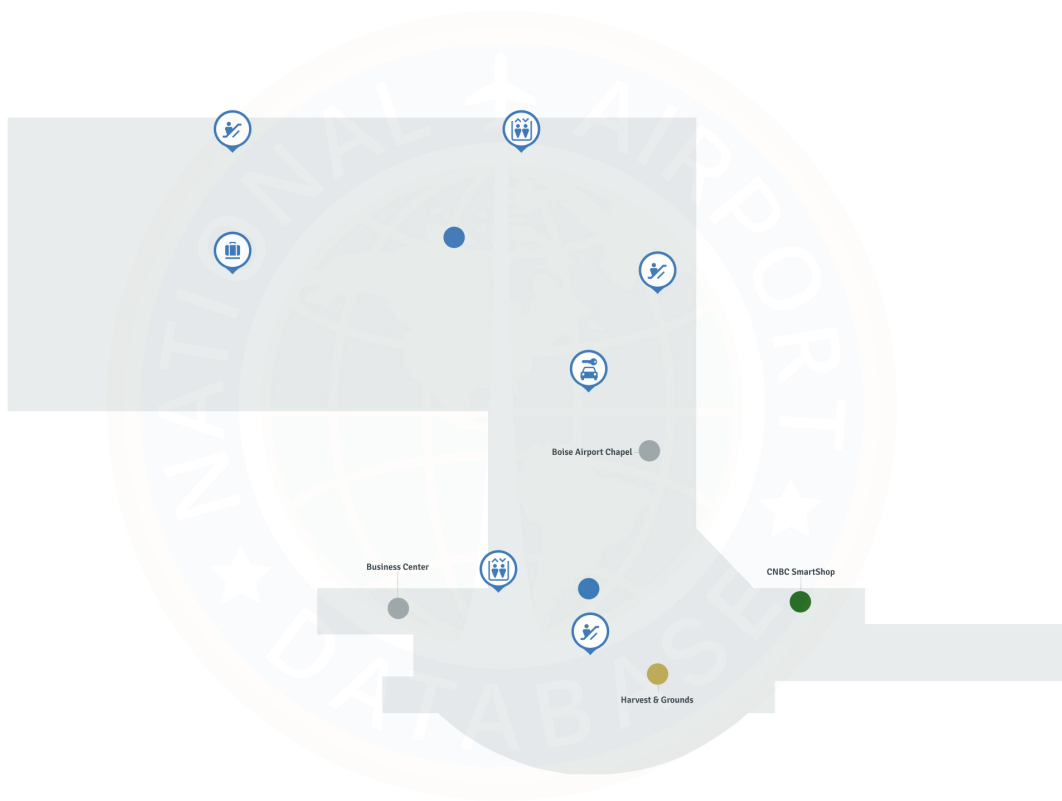

# Boise Air Terminal BOI | Terminal

# Boise Air Terminal/Gowen Field airport - First Floor

Map Legend

- Airport Services
- Restrooms
- 🚪 Elevator
- 🔍 Lost & Found

## Map Legend

- Airport Services
- Dining
- Shopping
- Restrooms
- Elevator
- Escalator
- TSA Security
- Gates