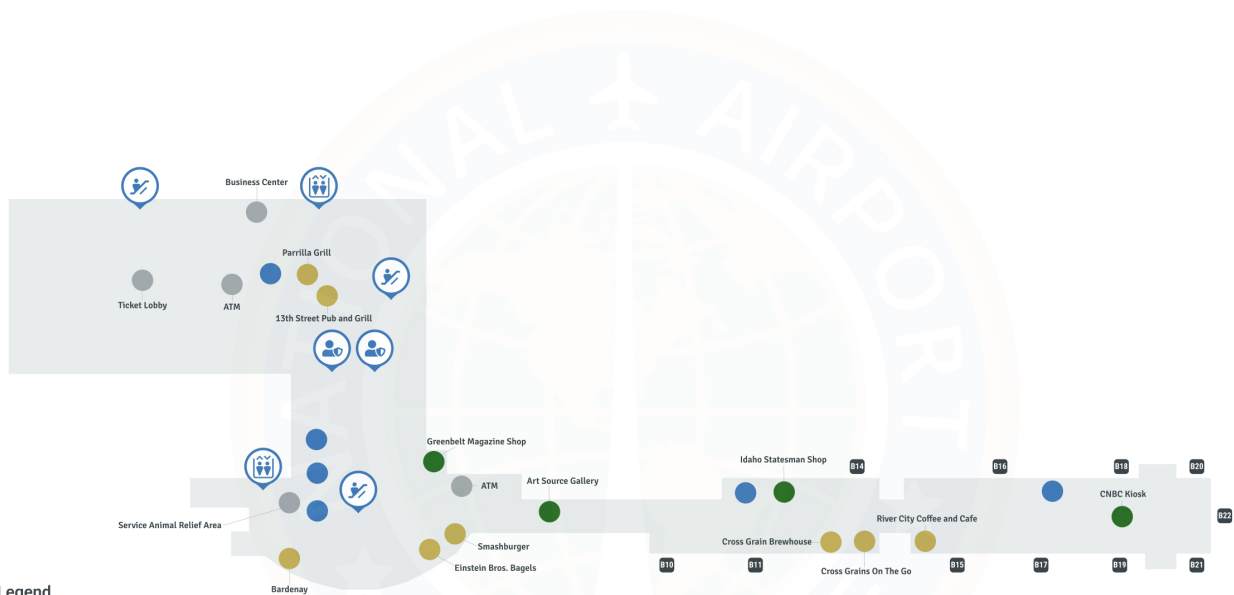

# Boise Air Terminal/Gowen Field airport - First Floor

## Map Legend

- Airport Services
- Dining
- Shopping
- Restrooms
- 🛖 Elevator
- 🚶 Escalator
- 🛖 Baggage Hall
- 🚗 Rental Car

Business Center

Boise Airport Chapel

CNBC SmartShop

Harvest & Grounds

Boise Air Terminal/Gowen Field airport - Third Floor

Map Legend

- Airport Services
- Restrooms
- 🚪 Elevator
- 🔍 Lost & Found

## Map Legend

- Airport Services
- Dining
- Shopping
- Restrooms
- Elevator
- Escalator
- TSA Security
- Gates