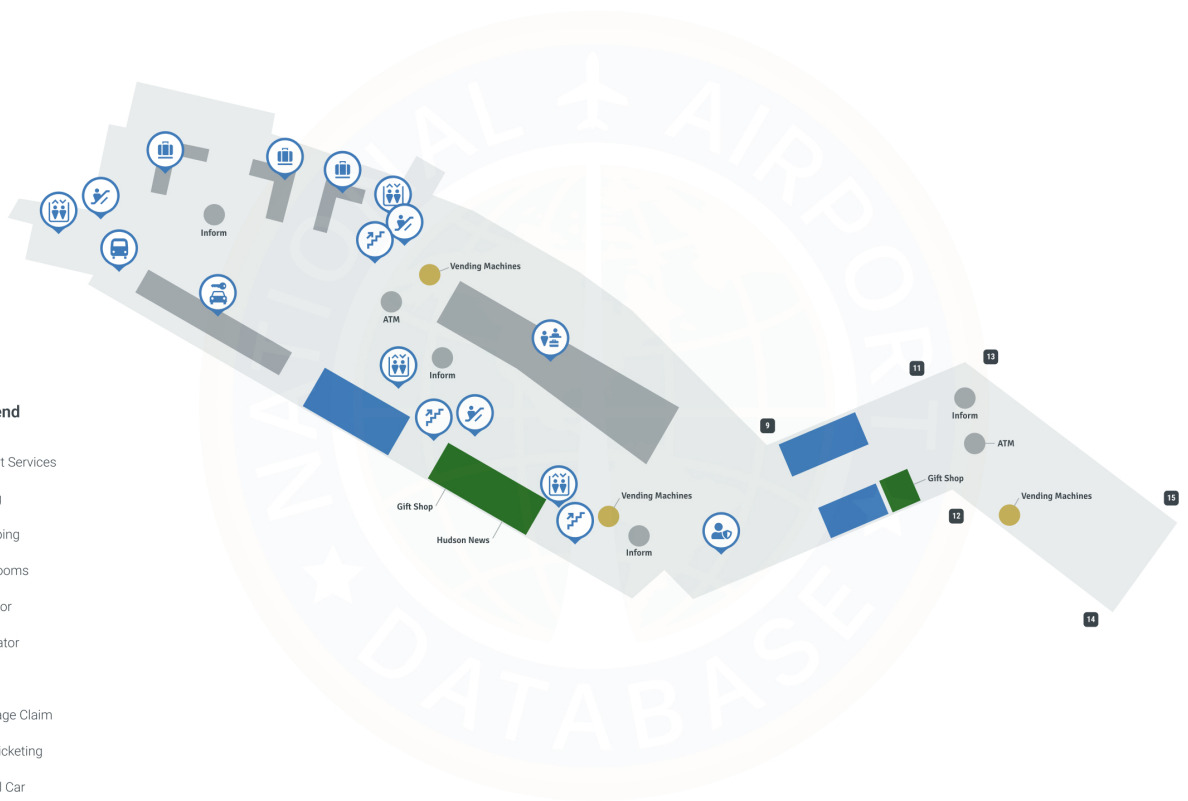

# Burlington Airport BTV | Terminal

# Burlington International airport - First Floor

## Map Legend

- Airport Services
- Dining
- Shopping
- Restrooms
- 🚗 Elevator
- 🚶 Escalator
- 🪜 Stairs
- 🧳 Baggage Claim
- 🚌 Bus Ticketing
- 🚗 Rental Car
- 👤 Security Checkpoint
- 🧑 Check-In
- 🚪 Gates

## Map Legend

- Airport Services
- Dining
- Shopping
- Restrooms
- 🚪 Elevator
- 👉 Escalator
- 🪜 Stairs
- 🛡️ Security Checkpoint
- 🚪 Gates