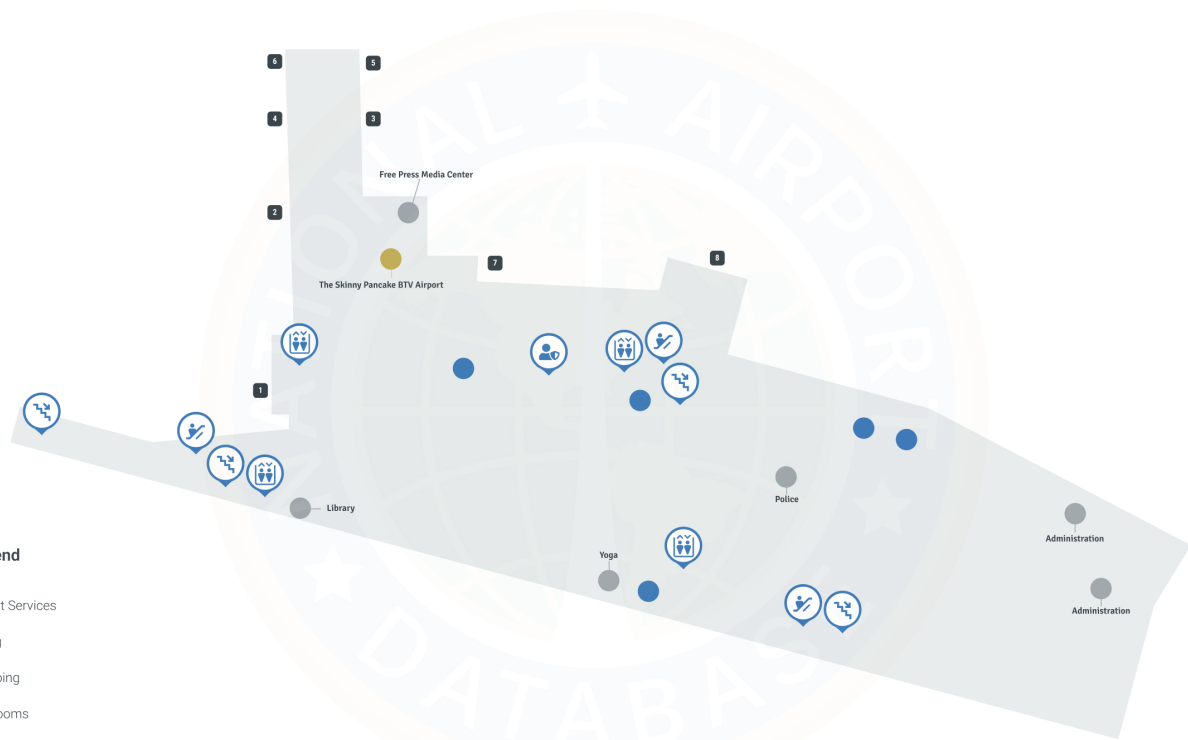

# Burlington Airport BTV | Terminal

# Burlington International airport - First Floor

## Map Legend

- Airport Services
- Dining
- Shopping
- Restrooms
- 🚗 Elevator
- 🚶 Escalator
- 🪜 Stairs
- 🧳 Baggage Claim
- 🚌 Bus Ticketing
- 🚗 Rental Car
- 👤 Security Checkpoint
- 🧑 Check-In
- 🚪 Gates

## Map Legend

- Airport Services
- Dining
- Shopping
- Restrooms
- 🚪 Elevator
- 👉 Escalator
- 🪜 Stairs
- 🛡️ Security Checkpoint
- 🚪 Gates