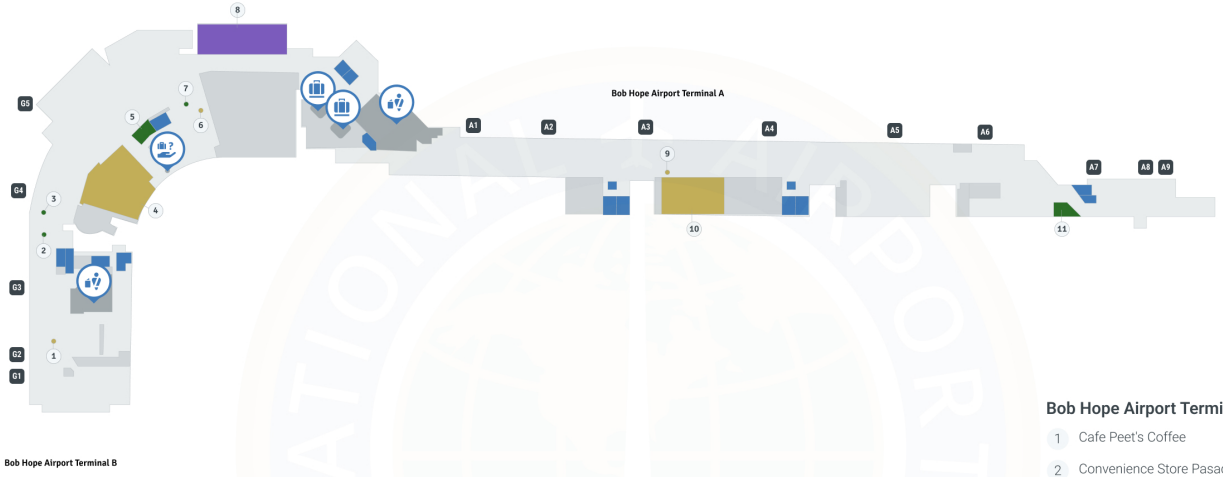

Hollywood Burbank Airport BUR | Terminal

Bob Hope Airport Terminal B

Map Legend

- Dining
- Shopping
- Restrooms
- Gates
- Things To Do
- Airport Services
- Security Checkpoint
- ? Lost & Found
- Baggage Claim

Bob Hope Airport Terminal

- 1 Cafe Peet's Coffee
- 2 Convenience Store Pasadena Marketplace
- 3 Convenience Store Wolfgang Puck Express
- 4 Lunchbox
- 5 Hudson of Burbank
- 6 Guy Fieri's Kitchen and Bar Express
- 7 Car Rental
- 8 Airport History Exhibit
- 9 Wolfgang Puck Kitchen Counter
- 10 Studio Bar
- 11 Gift Shop / News