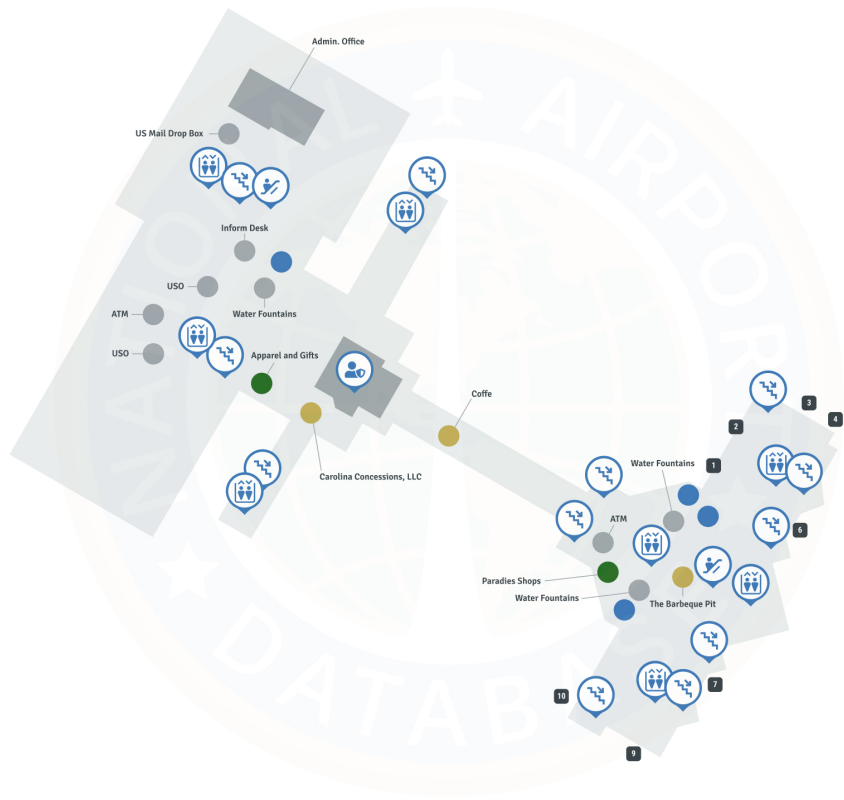

# Columbia Airport CAE | Terminal

# Columbia Metropolitan Airport - Lower Level

## Map Legend

- Airport Services
- Restrooms
- 🚪 Elevator
- 🚶 Escalator
- 🪜 Stairs
- 🚗 Rental Car
- 🧳 Baggage Claim
- 👮 Security Checkpoint
- 🛫 Gates

## Map Legend

- Airport Services
- Restrooms
- Shopping
- Dining
- Elevator
- Escalator
- Stairs
- Security Checkpoint
- Gates