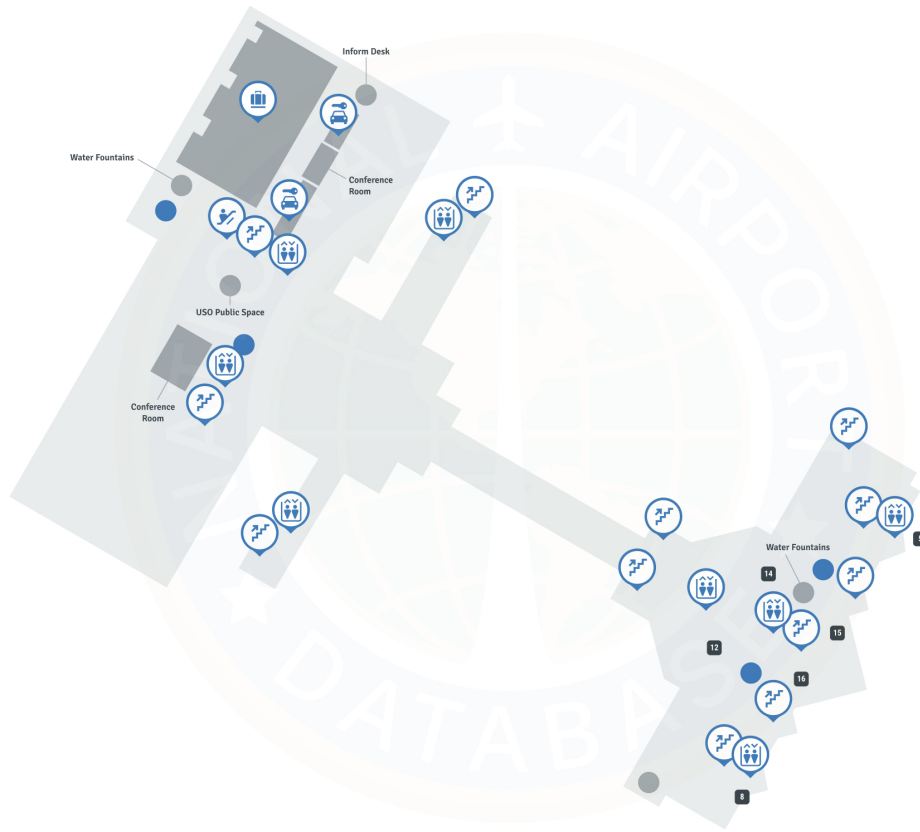

# Columbia Airport CAE | Terminal

# Columbia Metropolitan Airport - Lower Level

## Map Legend

- Airport Services
- Restrooms
- 🚪 Elevator
- 🚶 Escalator
- 🪜 Stairs
- 🚗 Rental Car
- 🧳 Baggage Claim
- 👮 Security Checkpoint
- 🛫 Gates

## Map Legend

- Airport Services
- Restrooms
- Shopping
- Dining
- Elevator
- Escalator
- Stairs
- Security Checkpoint
- Gates