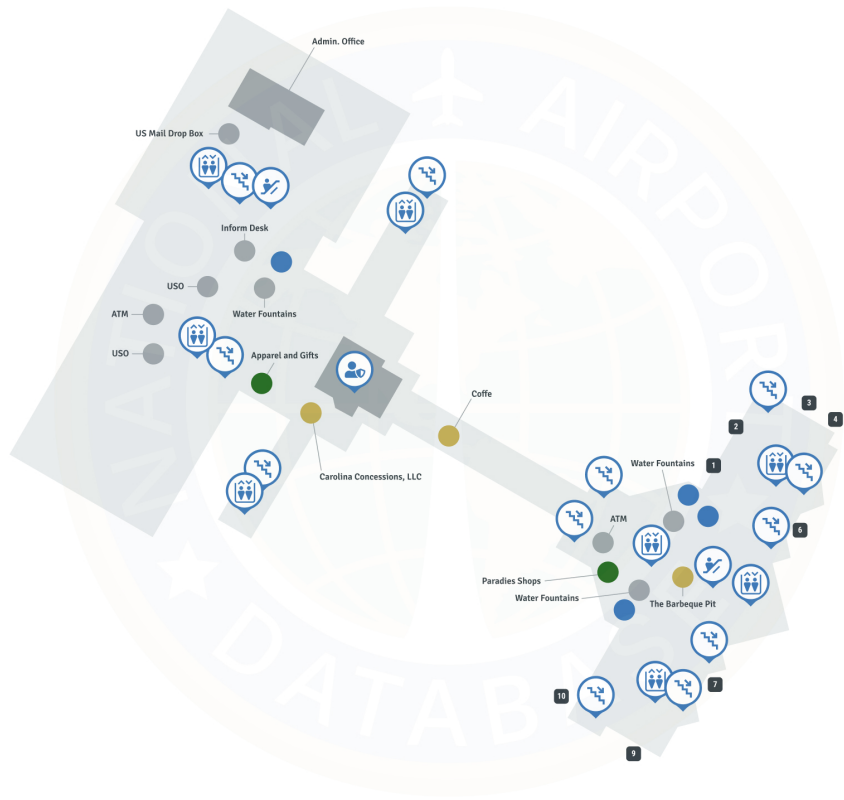

Columbia Airport CAE | Terminal

Columbia Metropolitan Airport - Lower Level

Map Legend

- Airport Services
- Restrooms
- Elevator
- Escalator
- Stairs
- Rental Car
- Baggage Claim
- Security Checkpoint
- Gates

Columbia Metropolitan Airport - Upper Level

Map Legend

- Airport Services
- Restrooms
- Shopping
- Dining
- Elevator
- Escalator
- Stairs
- Security Checkpoint
- Gates