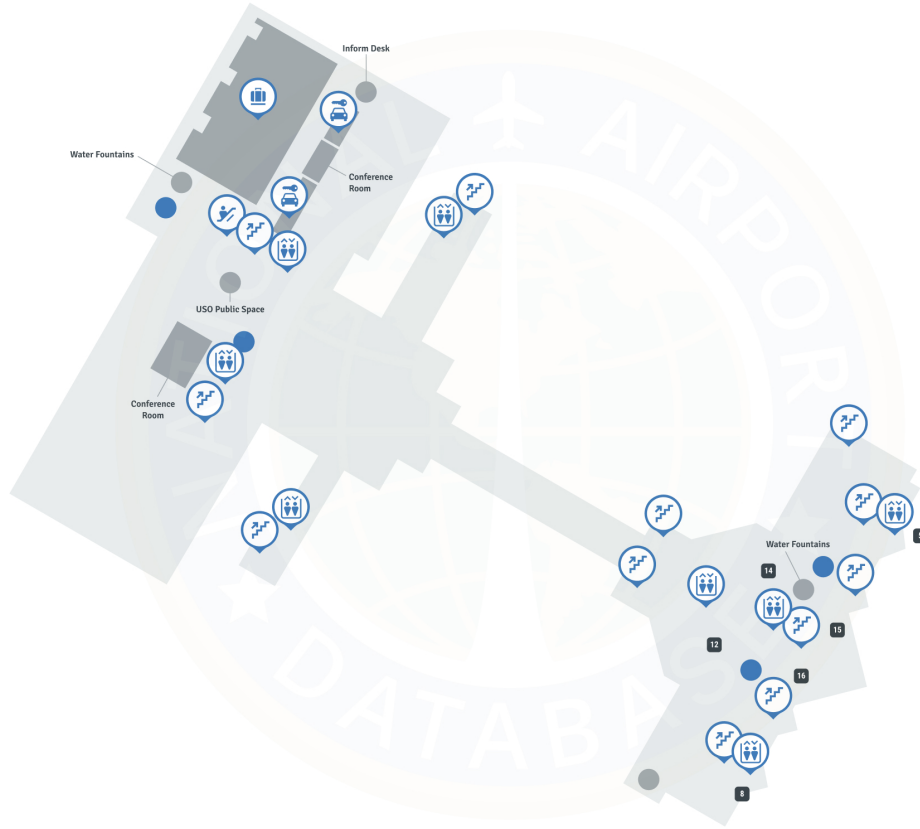

Columbia Airport CAE | Terminal

Columbia Metropolitan Airport - Lower Level

Map Legend

- Airport Services
- Restrooms
- Elevator
- Escalator
- Stairs
- Rental Car
- Baggage Claim
- Security Checkpoint
- Gates

Columbia Metropolitan Airport - Upper Level

Map Legend

- Airport Services
- Restrooms
- Shopping
- Dining
- Elevator
- Escalator
- Stairs
- Security Checkpoint
- Gates