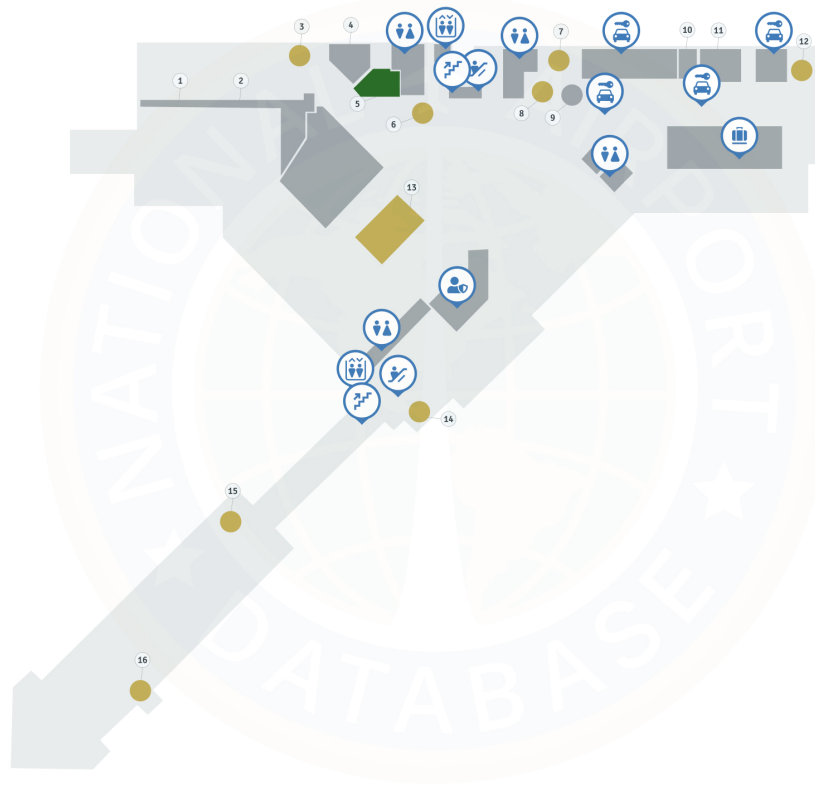

The Eastern Iowa Airport CID | Terminal

The Eastern Iowa Airport

- 1 Delta Air Lines
- 2 American Airlines
- 3 Vending Machine
- 4 Airport Gallery
- 5 Hawks News and Gift Shop
- 6 Drinking Fountain
- 7 Vending Machine
- 8 Drinking Fountain
- 9 Business Lounge
- 10 Airport Shuttle Service
- 11 Business Center
- 12 Vending Machine
- 13 PrairieBistro and Java Creek Cafe
- 14 Vending Machine
- 15 The High Porch
- 16 Cedar Ridge Barrel Room

Map Legend

-  Dining
-  Airport Services
-  Shopping
-  Elevators
-  Restrooms
-  Escalator
-  TCA Security Screening
-  Stairs-up
-  Rental Car
-  Baggage Claim