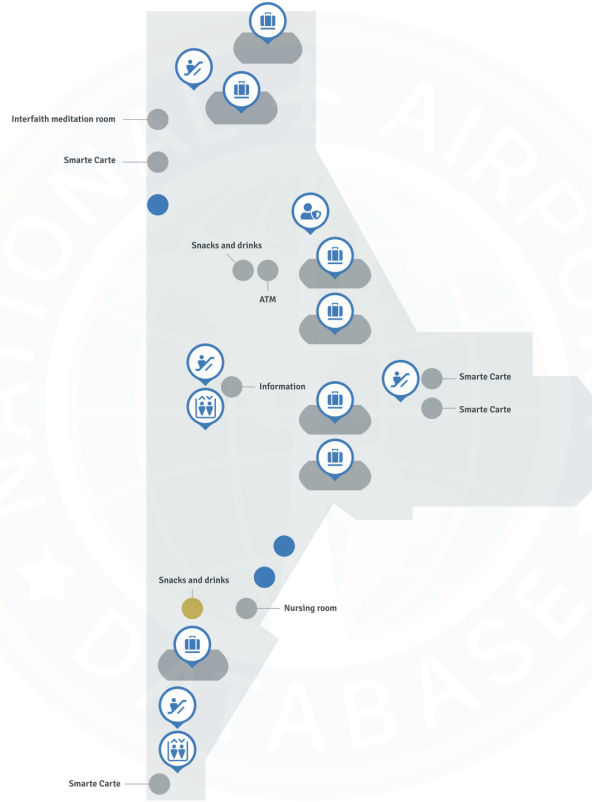

Columbus Airport CMH | Terminal

Columbus John Glenn International Airport - Baggage Claim

Map Legend

- Airport Services
- Restrooms
- Dining
- Security
- Baggage Claim
- Elevators
- Escalators

Columbus John Glenn International Airport - Ticketing

Map Legend

- Airport Services
- Restrooms
- Dining
- Security Checkpoint
- Elevators
- Escalators