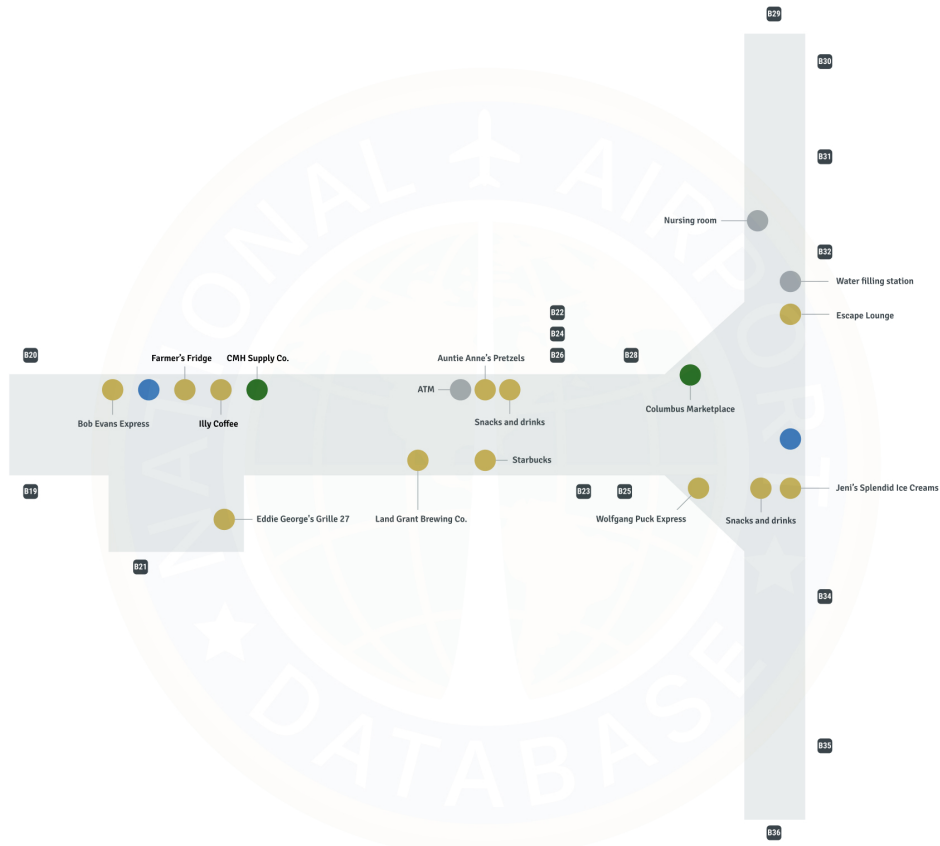

Columbus Airport CMH | Concourse B

Columbus John Glenn International Airport - Concourse B

Map Legend

- Airport Services
- Restrooms
- Dining
- Shopping
- Gates