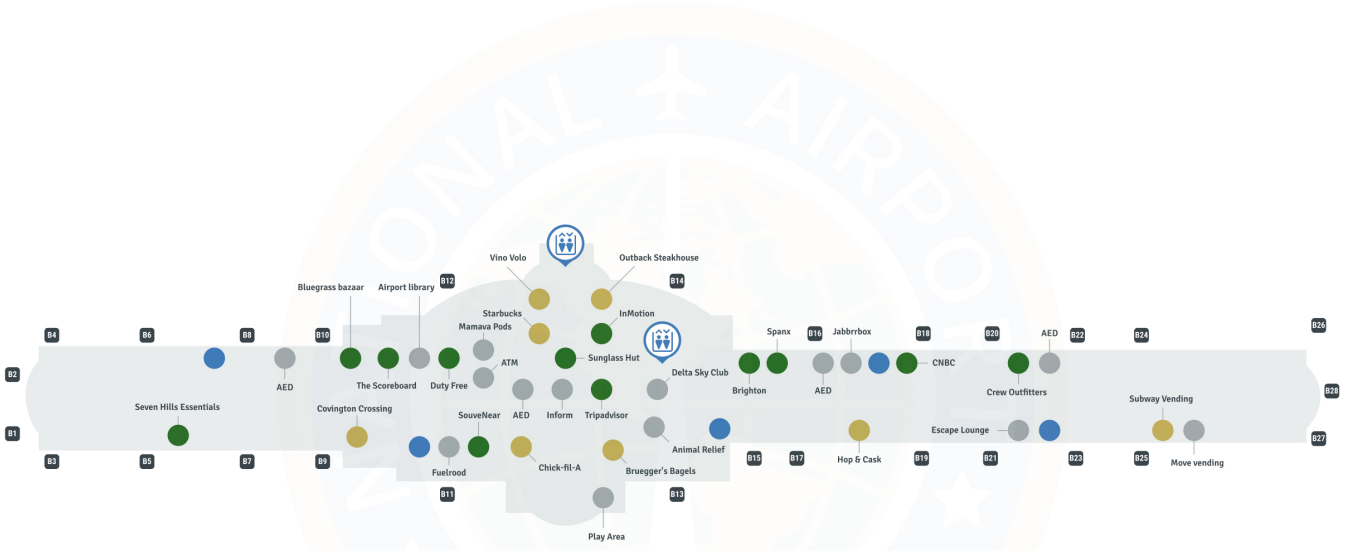

Cincinnati Airport CVG | Concourse B

Cincinnati - Northern Kentucky International Airport - Concourse B

Map Legend

- Airport Services
- Restroom
- Dining
- Shopping
- Elevators
- Gates