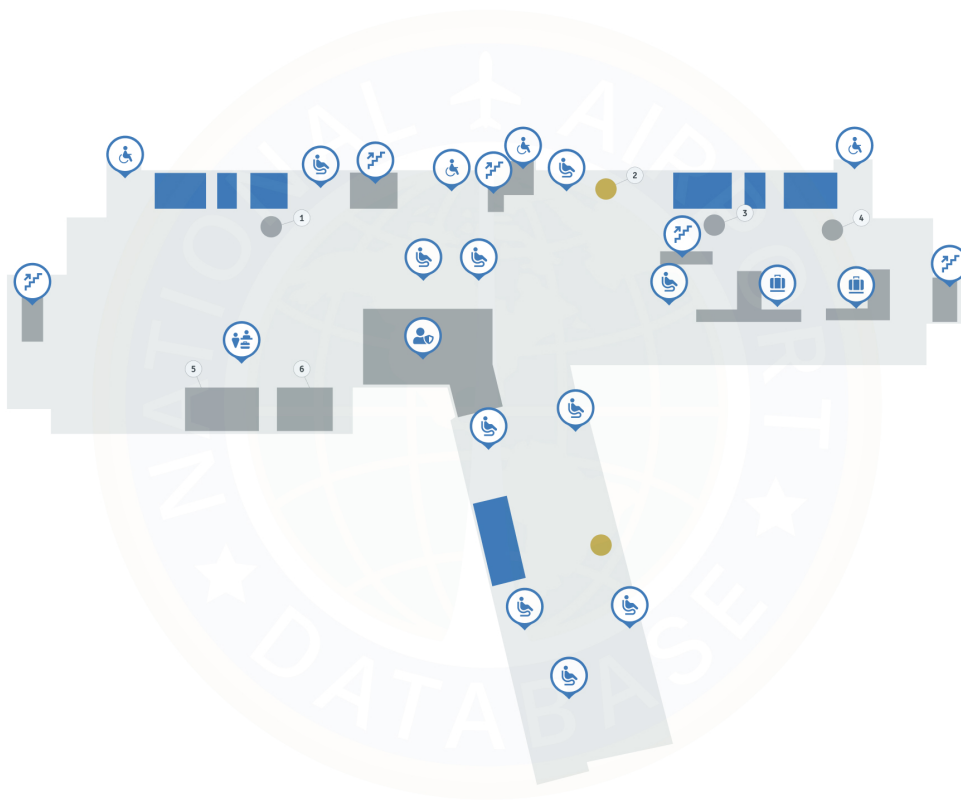

Central Wisconsin Airport CWA | Terminal

Central Wisconsin Airport

- 1 Drinking Water
- 2 Wending Machine
- 3 AED
- 4 Drinking Water
- 5 Delta Airlines
- 6 American Airlines

Map Legend

- Dining
- Airport Services
- Restrooms
- Disabled access
- Ticket Counter
- Seating
- Security Screening
- Stairs-up
- Baggage Claim