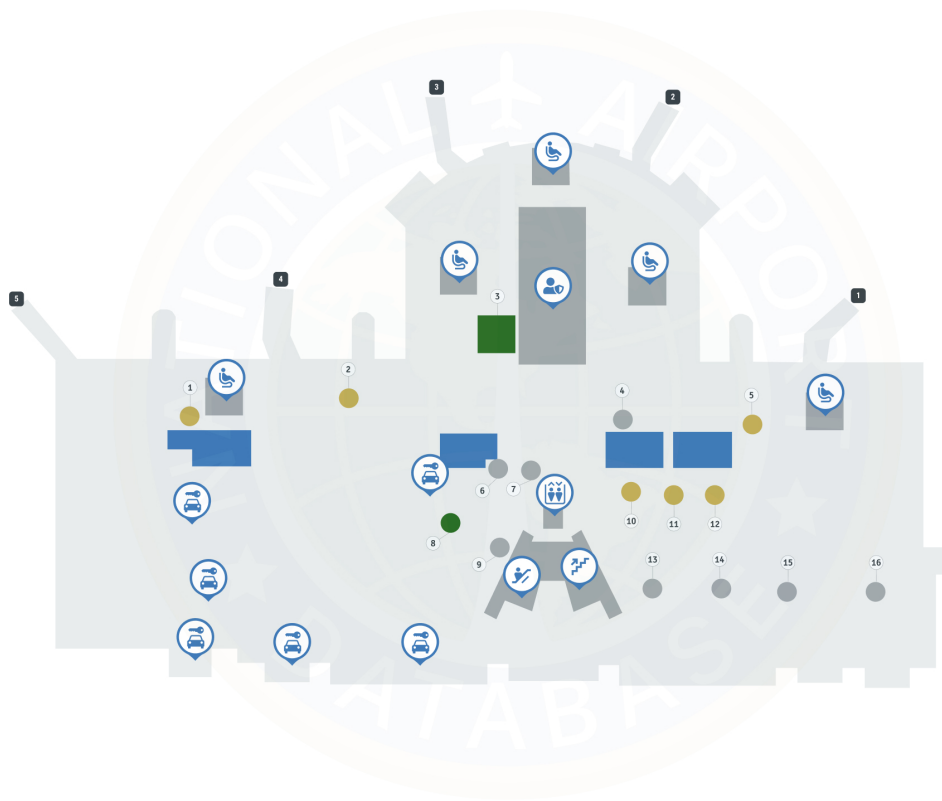

Hector Airport Terminal 1 Level 2

1. First Aid
2. Gaming Corner
3. Delta Airlines
4. American Airlines
5. Allegiant Airlines
6. Frontier Airlines
7. United Airlines
8. Airline ticket Counters

Hector International Airport - Second Floor

Map Legend

- Dining
- Airport Services
- Shopping
- Restroom
- TSA Screening
- Elevator
- Concourse seating
- Stairs
- Escalator
- Gates

Hector International Airport

- 1 Vending Machine
- 2 SkyDine Lounge
- 3 Gift Shop
- 4 Water bottle filler
- 5 Vending Machine
- 6 Worldwide Flight Services
- 7 AAA Advanced Air Ambulance
- 8 Airport Gift Shop
- 9 FedEx Drop Box
- 10 SkyDine Services
- 11 Marlin's Express
- 12 Subway
- 13 Delta Cargo
- 14 American Airlines
- 15 Frontier Airlines
- 16 United Airlines

Map Legend

-  Dining
-  Airport Services
-  Shopping
-  Restroom
-  TSA Screening
-  Elevator
-  Concourse seating
-  Stairs-up
-  Escalator
-  Rental Car
-  Gates

Hector International Airport - First Floor

- 1 First Aid
- 2 Gaming Corner
- 3 Delta Airlines
- 4 American Airlines
- 5 Allegiant Airlines
- 6 Frontier Airlines
- 7 United Airlines
- 8 Airline ticket Counters

Map Legend

- Restroom
- Airport Services
- Elevator
- Escalator
- Stairs-up
- Baggage Claim
- Rental Car