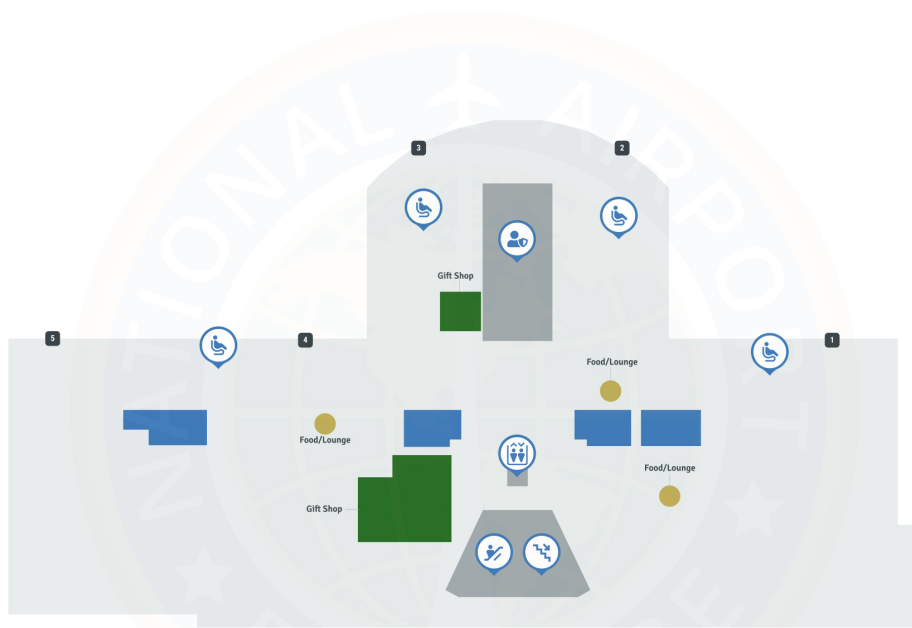

Hector Airport FAR | Terminal

Hector International Airport - Second Floor

Map Legend

-  Dining
-  Airport Services
-  Shopping
-  Restroom
-  TSA Screening
-  Elevator
-  Concourse seating
-  Stairs
-  Escalator
-  Gates

Hector International Airport

- 1 Vending Machine
- 2 SkyDine Lounge
- 3 Gift Shop
- 4 Water bottle filler
- 5 Vending Machine
- 6 Worldwide Flight Services
- 7 AAA Advanced Air Ambulance
- 8 Airport Gift Shop
- 9 FedEx Drop Box
- 10 SkyDine Services
- 11 Marlin's Express
- 12 Subway
- 13 Delta Cargo
- 14 American Airlines
- 15 Frontier Airlines
- 16 United Airlines

Map Legend

-  Dining
-  Airport Services
-  Shopping
-  Restroom
-  TSA Screening
-  Elevator
-  Concourse seating
-  Stairs-up
-  Escalator
-  Rental Car
-  Gates

Hector International Airport - First Floor

- 1 First Aid
- 2 Gaming Corner
- 3 Delta Airlines
- 4 American Airlines
- 5 Allegiant Airlines
- 6 Frontier Airlines
- 7 United Airlines
- 8 Airline ticket Counters

Map Legend

-  Restroom
-  Airport Services
-  Elevator
-  Escalator
-  Stairs-up
-  Baggage Claim
-  Rental Car