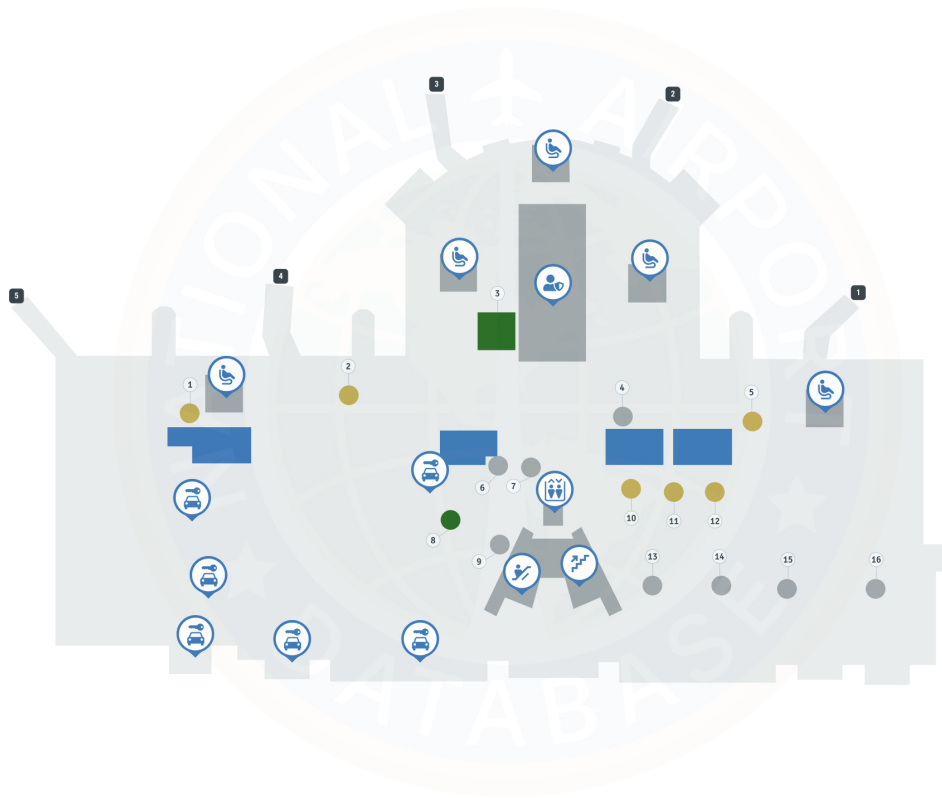

Hector Airport FAR | Terminal

Hector International Airport - Second Floor

Map Legend

-  Dining
-  Airport Services
-  Shopping
-  Restroom
-  TSA Screening
-  Elevator
-  Concourse seating
-  Stairs
-  Escalator
-  Gates

Hector International Airport

- 1 Vending Machine
- 2 SkyDine Lounge
- 3 Gift Shop
- 4 Water bottle filler
- 5 Vending Machine
- 6 Worldwide Flight Services
- 7 AAA Advanced Air Ambulance
- 8 Airport Gift Shop
- 9 FedEx Drop Box
- 10 SkyDine Services
- 11 Marlin's Express
- 12 Subway
- 13 Delta Cargo
- 14 American Airlines
- 15 Frontier Airlines
- 16 United Airlines

Map Legend

-  Dining
-  Airport Services
-  Shopping
-  Restroom
-  TSA Screening
-  Elevator
-  Concourse seating
-  Stairs-up
-  Escalator
-  Rental Car
-  Gates

Hector International Airport - First Floor

- 1 First Aid
- 2 Gaming Corner
- 3 Delta Airlines
- 4 American Airlines
- 5 Allegiant Airlines
- 6 Frontier Airlines
- 7 United Airlines
- 8 Airline ticket Counters

Map Legend

-  Restroom
-  Airport Services
-  Elevator
-  Escalator
-  Stairs-up
-  Baggage Claim
-  Rental Car