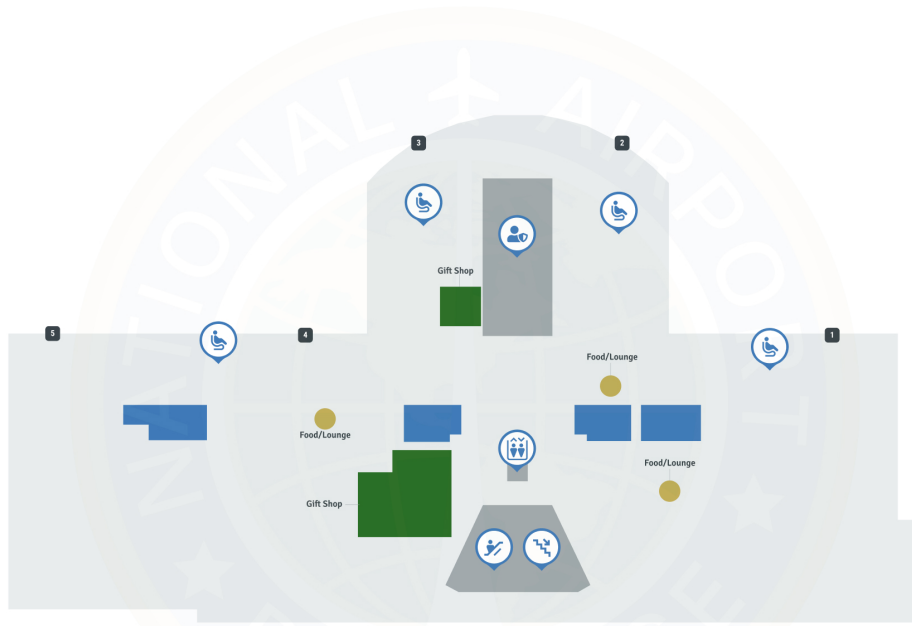

Hector Airport FAR | Terminal

Hector Airport Terminal 1 Level 1

1. Vending Machine
2. SkyDine Lounge
3. Gift Shop
4. Water bottle filler
5. Vending Machine
6. Worldwide Flight Services
7. AAA Advanced Air Ambulance
8. Airport Gift Shop
9. FedEx Drop Box
10. SkyDine Services
11. Marlin's Express
12. Subway
13. Delta Cargo
14. American Airlines
15. Frontier Airlines
16. United Airlines

Hector Airport Terminal 1 Level 2

1. First Aid
2. Gaming Corner
3. Delta Airlines
4. American Airlines
5. Allegiant Airlines
6. Frontier Airlines
7. United Airlines
8. Airline ticket Counters

Hector International Airport - Second Floor

Map Legend

-  Dining
-  Airport Services
-  Shopping
-  Restroom
-  TSA Screening
-  Elevator
-  Concourse seating
-  Stairs-up
-  Escalator
-  Rental Car
-  Gates

Hector International Airport - First Floor

- 1 First Aid
- 2 Gaming Corner
- 3 Delta Airlines
- 4 American Airlines
- 5 Allegiant Airlines
- 6 Frontier Airlines
- 7 United Airlines
- 8 Airline ticket Counters

Map Legend

- Restroom
- Airport Services
- Elevator
- Escalator
- Stairs-up
- Baggage Claim
- Rental Car