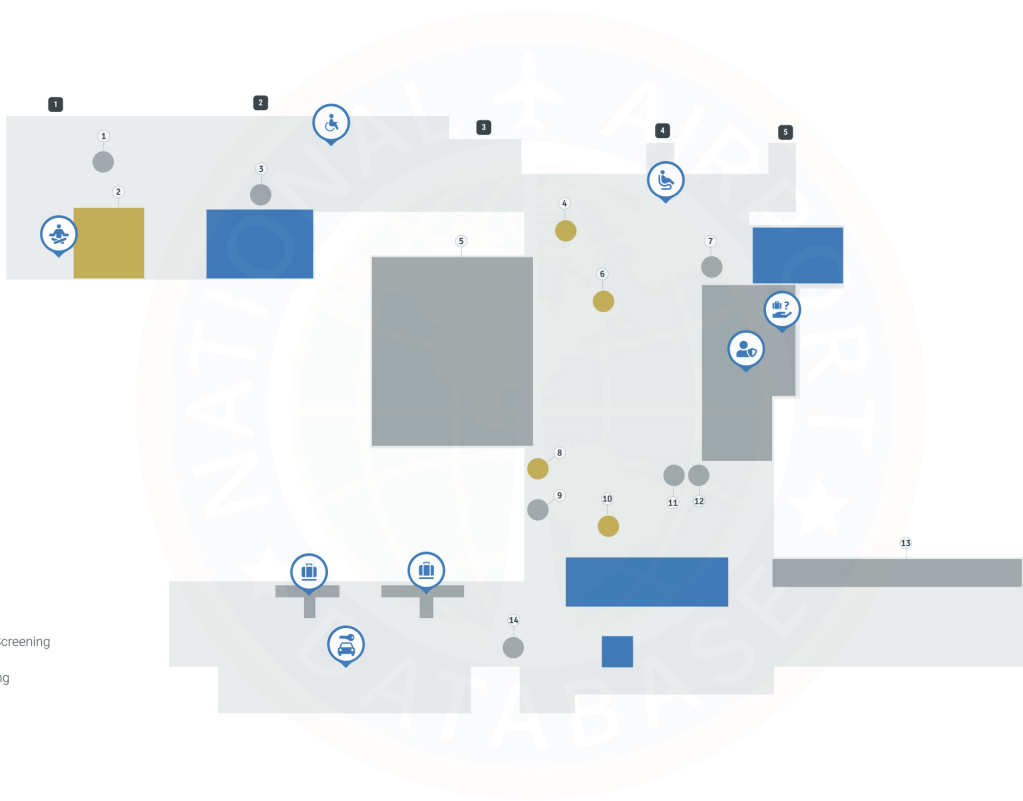

Gainesville Airport GNV | Terminal

Gainesville Regional Airport

- 1 Computer/Charging Station
- 2 Beverages and food
- 3 AED
- 4 Vending Machine
- 5 Airport Administration Office
- 6 Beverages and food & Gift
- 7 AED
- 8 Vending Machine
- 9 TTY Text Phone
- 10 Beverages and food & Gift & News
- 11 Trauma Kit
- 12 AED
- 13 Airline Ticketing Lobby
- 14 ATM

Map Legend

- Dining
- Airport Services
- Shopping
- Restroom
- TSA Passenger Screening
- Passenger Seating
- Lost and Found
- Baggage Claim
- Rental Car
- Meditation/Chapel
- Wheelchair lift
- Gates