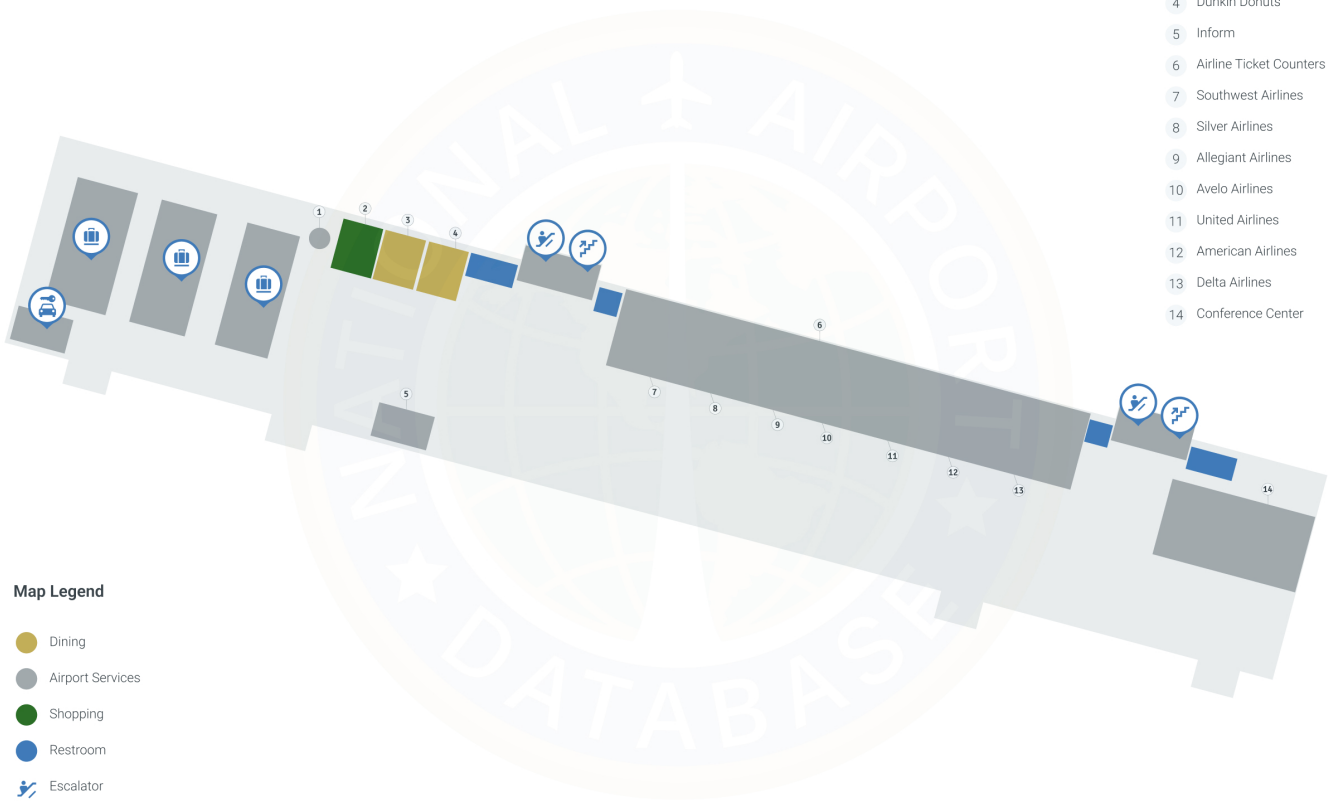

**Greenville
Terminal**

Spartanburg

Airport

GSP

|

Greenville Spartanburg International Airport - Level 2

Map Legend

- Dining
- Airport Services
- Shopping
- Restroom
- Security Checkpoint
- Stairs
- Escalator
- Art

Greenville Spartanburg International Airport - Level 1

- 1 ATM
- 2 Hudson News
- 3 Flatwood Grill
- 4 Dunkin Donuts
- 5 Inform
- 6 Airline Ticket Counters
- 7 Southwest Airlines
- 8 Silver Airlines
- 9 Allegiant Airlines
- 10 Avelo Airlines
- 11 United Airlines
- 12 American Airlines
- 13 Delta Airlines
- 14 Conference Center

Map Legend

-  Dining
-  Airport Services
-  Shopping
-  Restroom
-  Escalator
-  Stairs
-  Baggage Claim
-  Rental Car