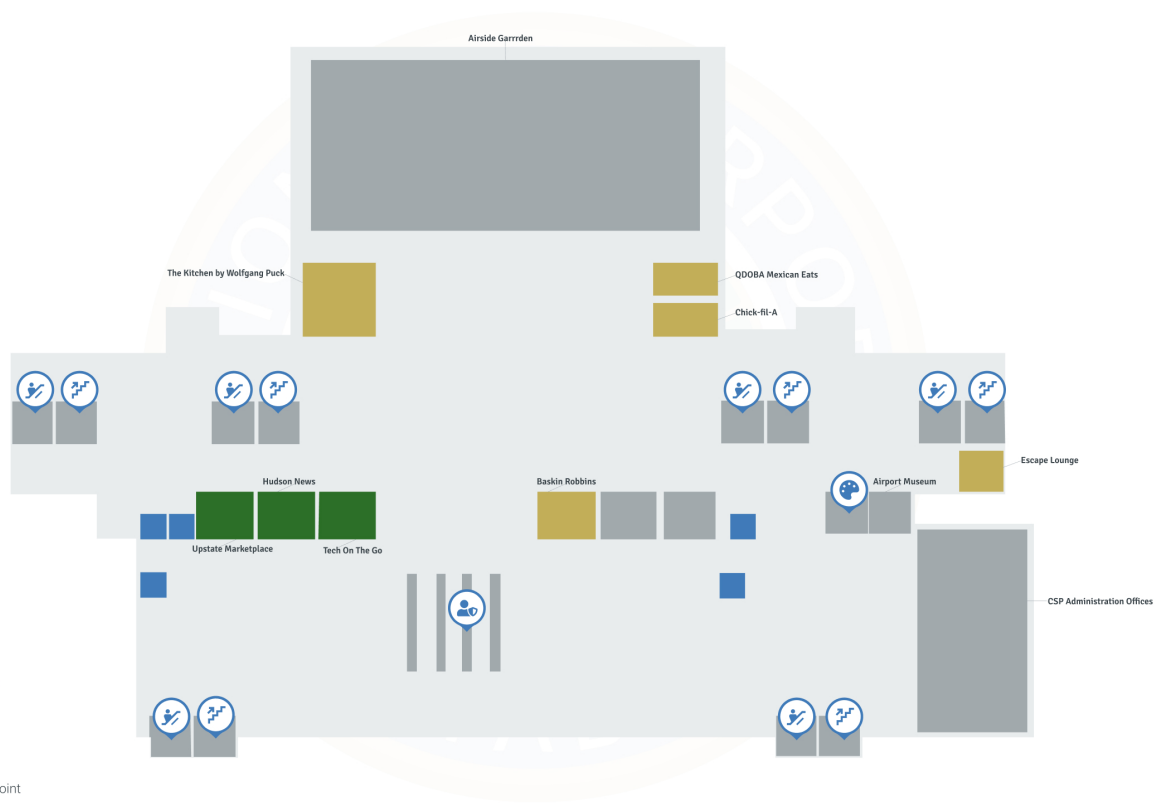

**Greenville
Terminal**

Spartanburg

Airport

GSP

|

Greenville Spartanburg International Airport - Level 2

Map Legend

- Dining
- Airport Services
- Shopping
- Restroom
- Security Checkpoint
- Stairs
- Escalator
- Art

Greenville Spartanburg International Airport - Level 1

- 1 ATM
- 2 Hudson News
- 3 Flatwood Grill
- 4 Dunkin Donuts
- 5 Inform
- 6 Airline Ticket Counters
- 7 Southwest Airlines
- 8 Silver Airlines
- 9 Allegiant Airlines
- 10 Avelo Airlines
- 11 United Airlines
- 12 American Airlines
- 13 Delta Airlines
- 14 Conference Center

Map Legend

-  Dining
-  Airport Services
-  Shopping
-  Restroom
-  Escalator
-  Stairs
-  Baggage Claim
-  Rental Car