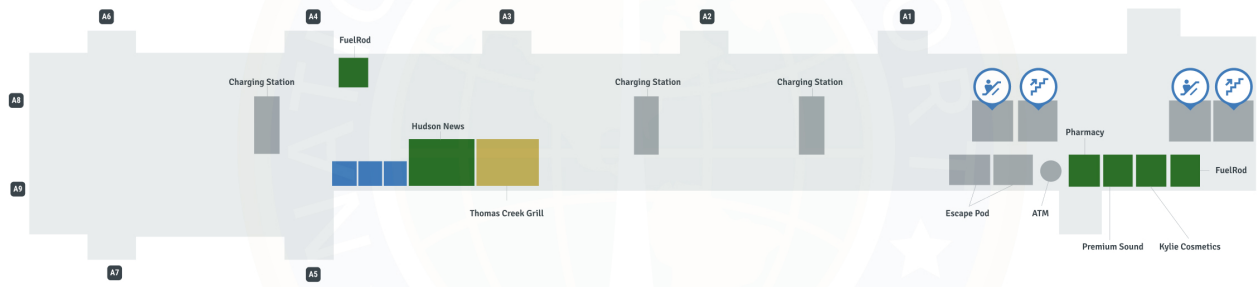

Greenville Spartanburg Airport GSP |
Concours A

Greenville Spartanburg International Airport - Concourse A

Map Legend

- Dining
- Airport Services
- Shopping
- Restroom
- Stairs
- Escalator
- Gates