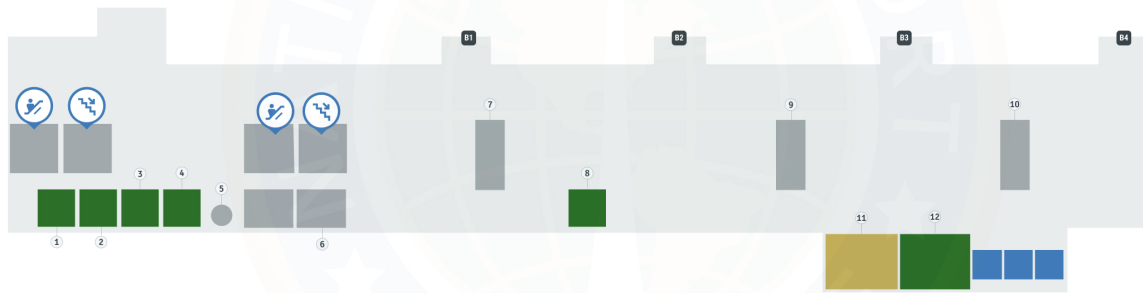

**Greenville  
Concours B**

**Spartanburg**

**Airport**

**GSP**

**|**

## Map Legend

- Dining
- Airport Services
- Shopping
- Restroom
- Stairs
- Escalator
- Gates