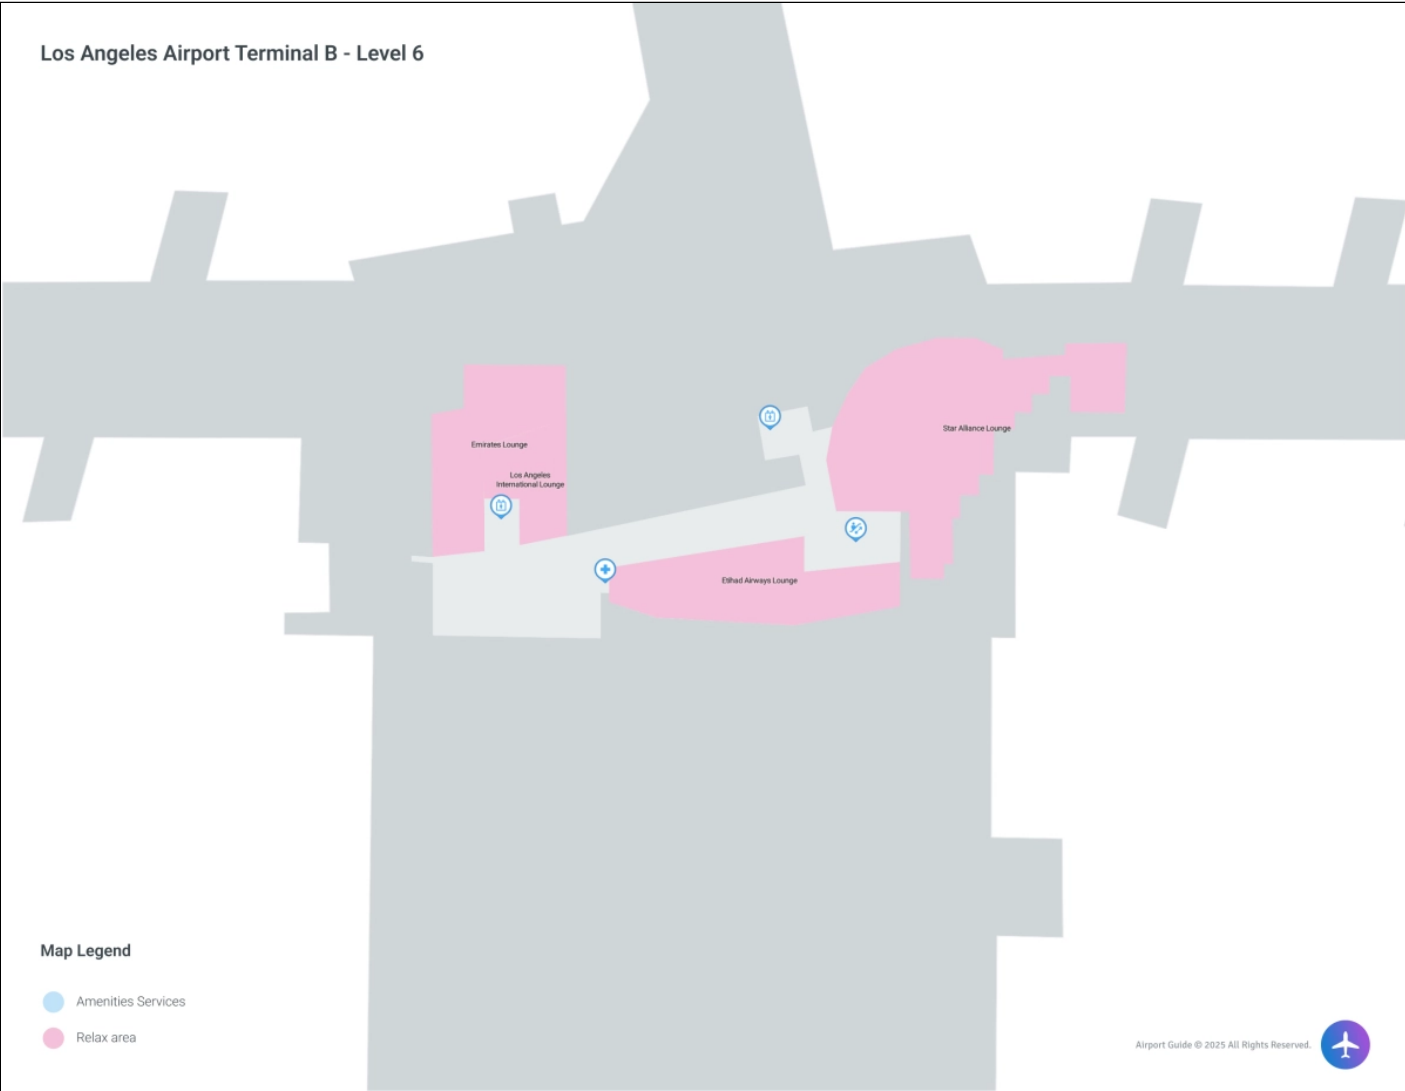

Los Angeles Airport LAX | Terminal B

Los Angeles Airport Terminal B - Level 5

Map Legend

- Amenities Services
- Relax area
- Dining

Los Angeles Airport Terminal B - Level 3

Map Legend

- Amenities Services
- Airport Services
- Shopping
- Dining
- Relax area
- ➔ Gates

Los Angeles Airport Terminal B - Level 6

Map Legend

-  Amenities Services
-  Relax area

Los Angeles Airport Terminal B - Level 4

Map Legend

- Amenities Services
- Airport Services
- Relax area
- Dining
- Shopping
- ⤴ Gates

Los Angeles Airport Terminal B - Level 1

Map Legend

- Amenities Services
- Airport Services
- Dining
- Shopping
- Relax area