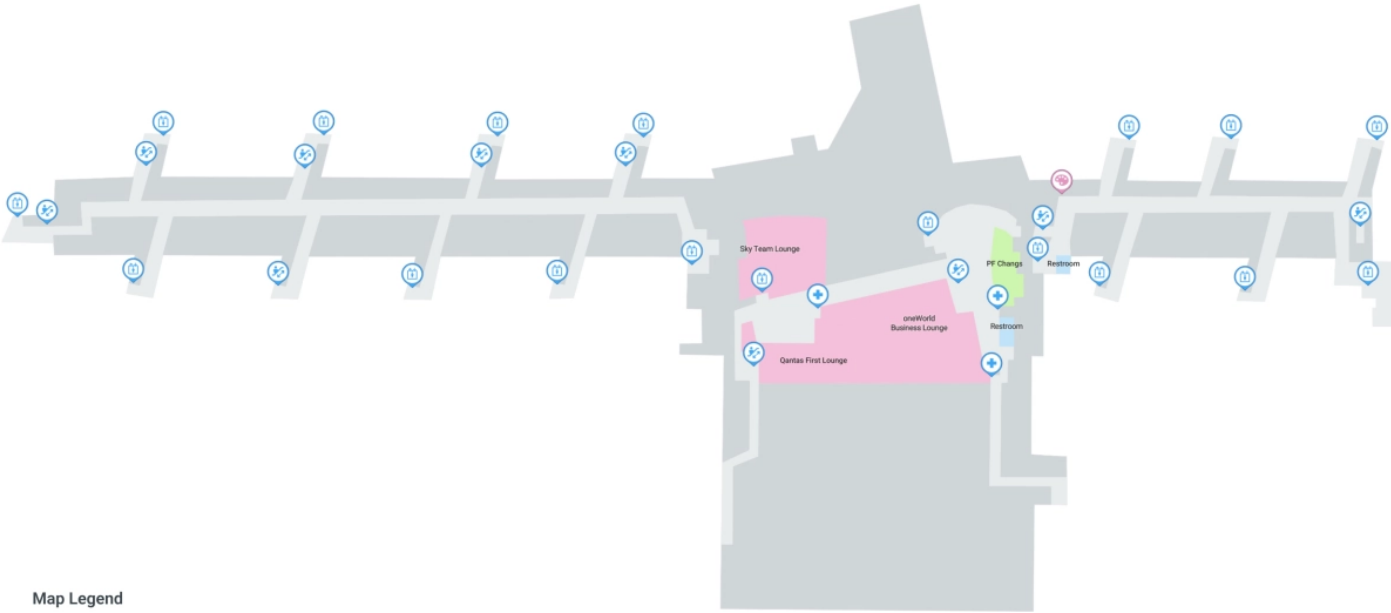

Los Angeles Airport LAX | Terminal B

Los Angeles Airport Terminal B - Level 5

Map Legend

- Amenities Services
- Relax area
- Dining

Los Angeles Airport Terminal B - Level 3

Map Legend

- Amenities Services
- Airport Services
- Shopping
- Dining
- Relax area
- ➔ Gates

Los Angeles Airport Terminal B - Level 6

Map Legend

-  Amenities Services
-  Relax area

Los Angeles Airport Terminal B - Level 4

Map Legend

- Amenities Services
- Airport Services
- Relax area
- Dining
- Shopping
- ⤴ Gates

Los Angeles Airport Terminal B - Level 1

Map Legend

- Amenities Services
- Airport Services
- Dining
- Shopping
- Relax area