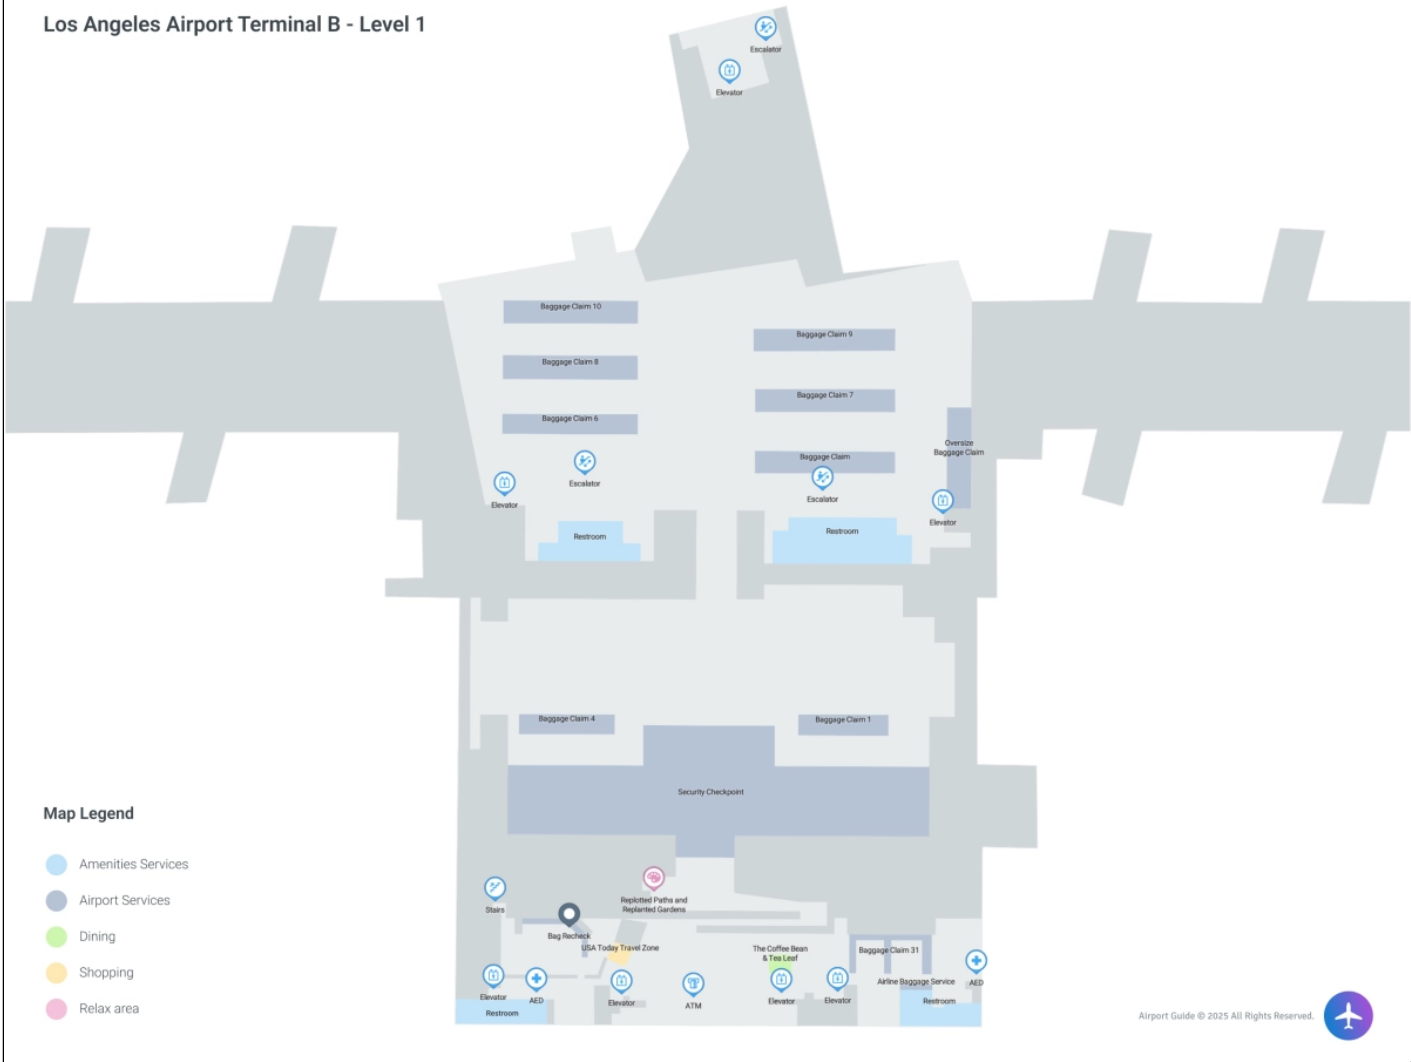

Los Angeles Airport LAX | Terminal B

Los Angeles Airport Terminal B - Level 5

Map Legend

- Amenities Services
- Relax area
- Dining

Los Angeles Airport Terminal B - Level 3

Map Legend

- Amenities Services
- Airport Services
- Shopping
- Dining
- Relax area
- ➔ Gates

Los Angeles Airport Terminal B - Level 6

Map Legend

-  Amenities Services
-  Relax area

Los Angeles Airport Terminal B - Level 4

Map Legend

- Amenities Services
- Airport Services
- Relax area
- Dining
- Shopping
- ⤴ Gates

Los Angeles Airport Terminal B - Level 1

Map Legend

- Amenities Services
- Airport Services
- Dining
- Shopping
- Relax area