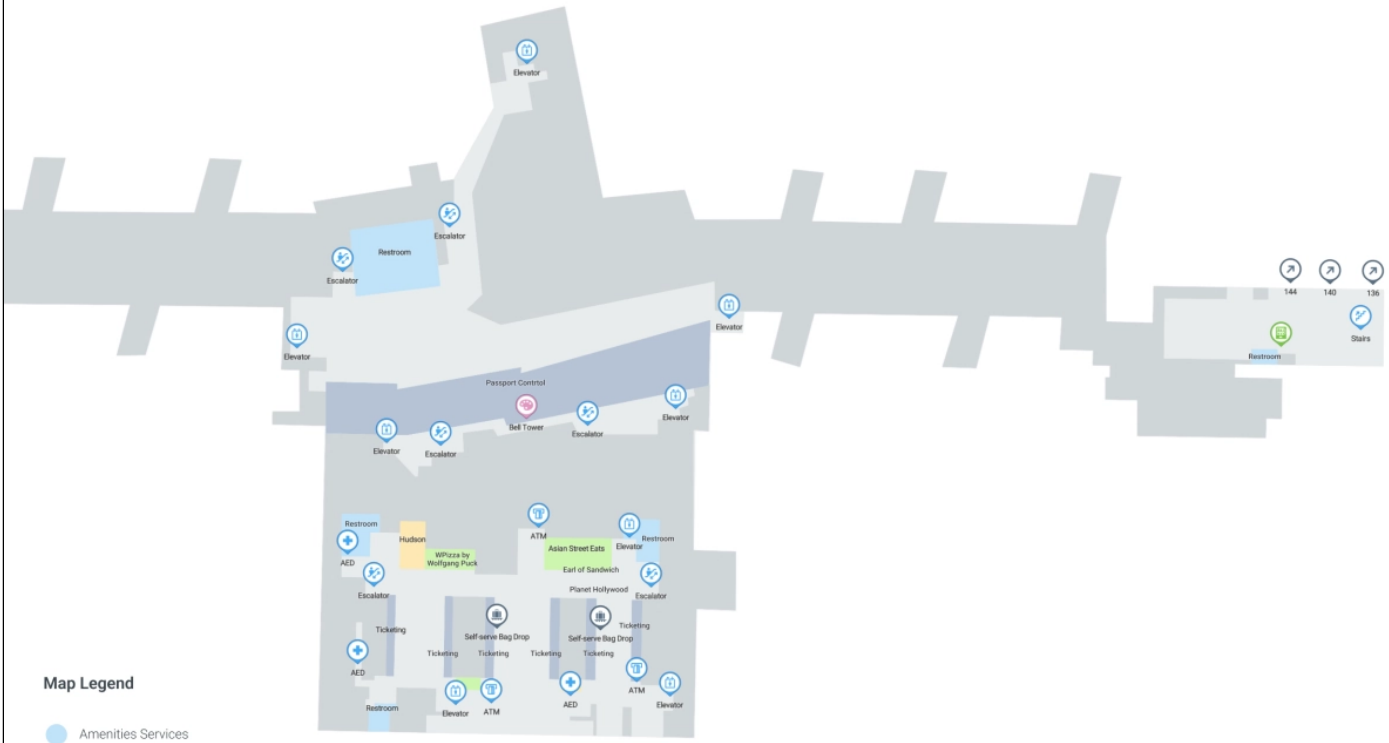

Los Angeles Airport LAX | Terminal B

Los Angeles Airport Terminal B - Level 5

Map Legend

- Amenities Services
- Relax area
- Dining

Los Angeles Airport Terminal B - Level 3

Map Legend

- Amenities Services
- Airport Services
- Shopping
- Dining
- Relax area
- ➔ Gates

Los Angeles Airport Terminal B - Level 6

Map Legend

-  Amenities Services
-  Relax area

Los Angeles Airport Terminal B - Level 4

Map Legend

- Amenities Services
- Airport Services
- Relax area
- Dining
- Shopping
- ⤴ Gates

Los Angeles Airport Terminal B - Level 1

Map Legend

- Amenities Services
- Airport Services
- Dining
- Shopping
- Relax area