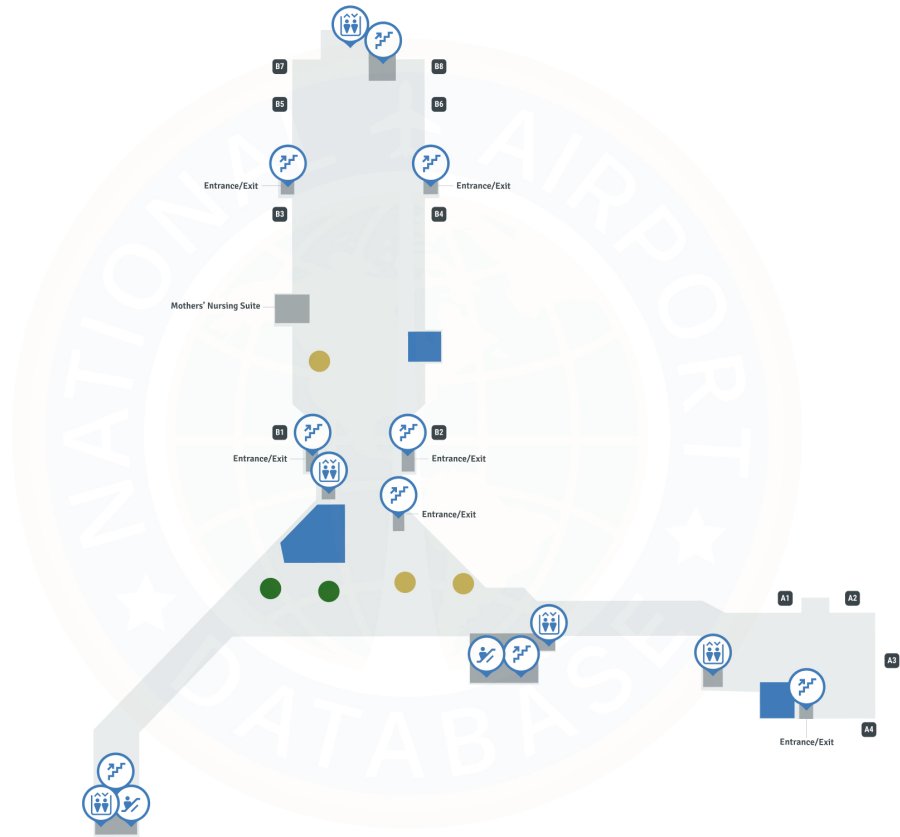

# Blue Grass Airport LEX | Terminal

# Blue Grass Airport - Level 1

## Map Legend

- Dining
- Airport Services
- Shopping
- Restroom
- Escalator
- Elevators
- Stairs
- Gates

## Map Legend

- Dining
- Airport Services
- Shopping
- Restroom
- Security Checkpoint
- Stairs
- Escalators
- Elevators
- Baggage Claim
- Rental Car