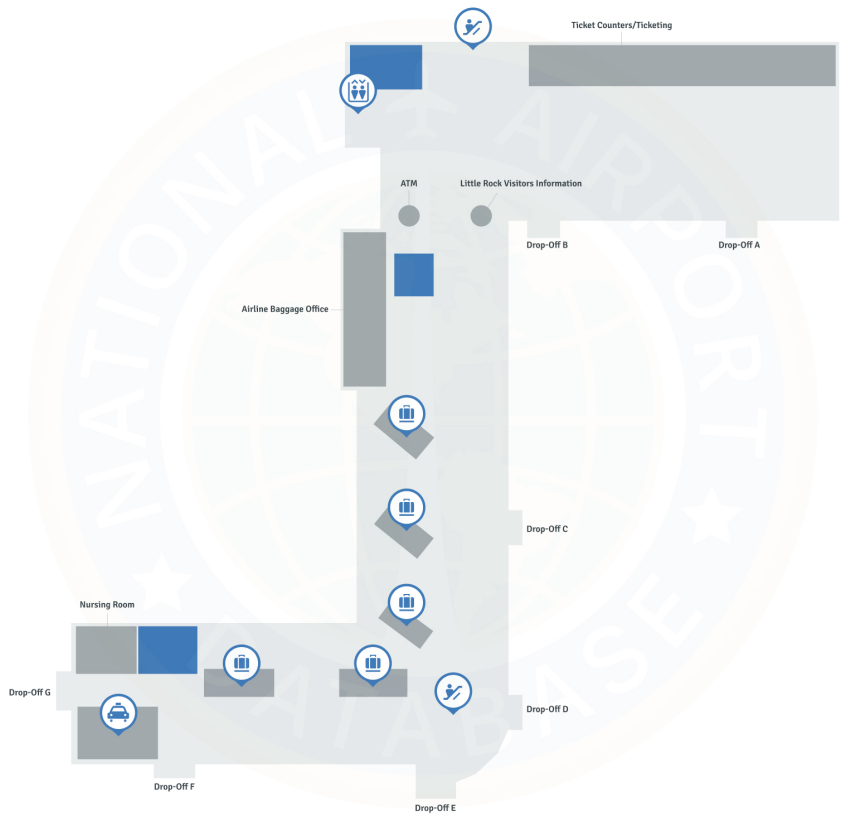

Little Rock Airport LIT | Terminal 2

Bill and Hillary Clinton National/Adams Field Airport - Concourse B

Map Legend

- Airport Services
- Shopping
- Restroom
- 🛫 Baggage Claim
- 🚗 Taxi Service
- 🛗 Elevators
- 🚶 Escalator