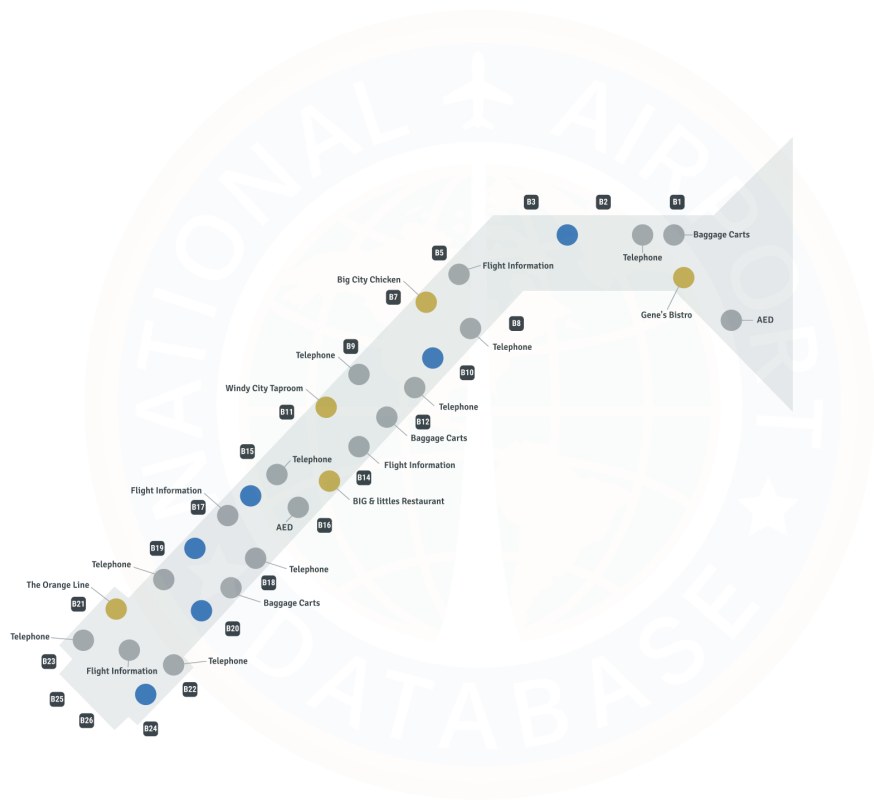

# Chicago Midway Airport MDW | Terminal 1

# Chicago Midway International Airport - Concourse B

## Map Legend

- Airport Services
- Restroom
- Dining
- Shopping
- Gates

Chicago Midway International Airport - Lower Level A

Map Legend

- Airport Services
- Restroom
- Security

Chicago Midway International Airport - Level C

Map Legend

- Airport Services
- Restroom
- Security
- Elevator