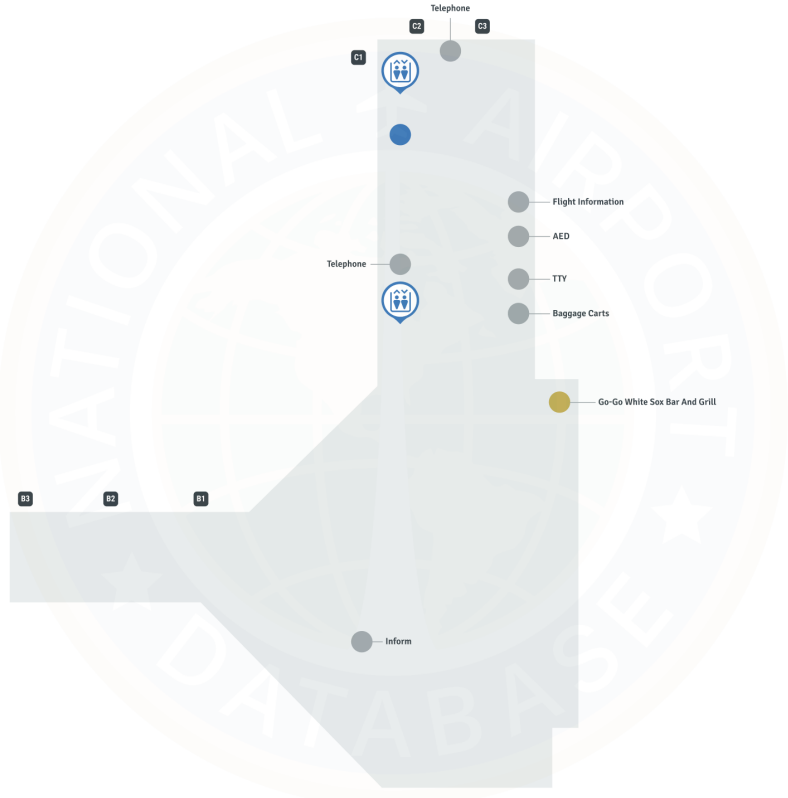

Chicago Midway Airport MDW | Terminal 2

Chicago Midway International Airport - Concourse A

Map Legend

- Airport Services
- Restroom
- Dining
- Shopping
- Gates

Chicago Midway International Airport - Main Terminal

Map Legend

- Airport Services
- Restroom
- Dining
- 🗳️ Baggage Claim
- 🛗 Elevator
- 🏃 Escalator
- 🪜 Stairs

Chicago Midway International Airport - Concourse C

Map Legend

- Airport Services
- Restroom
- Dining
- Shopping
- Gates