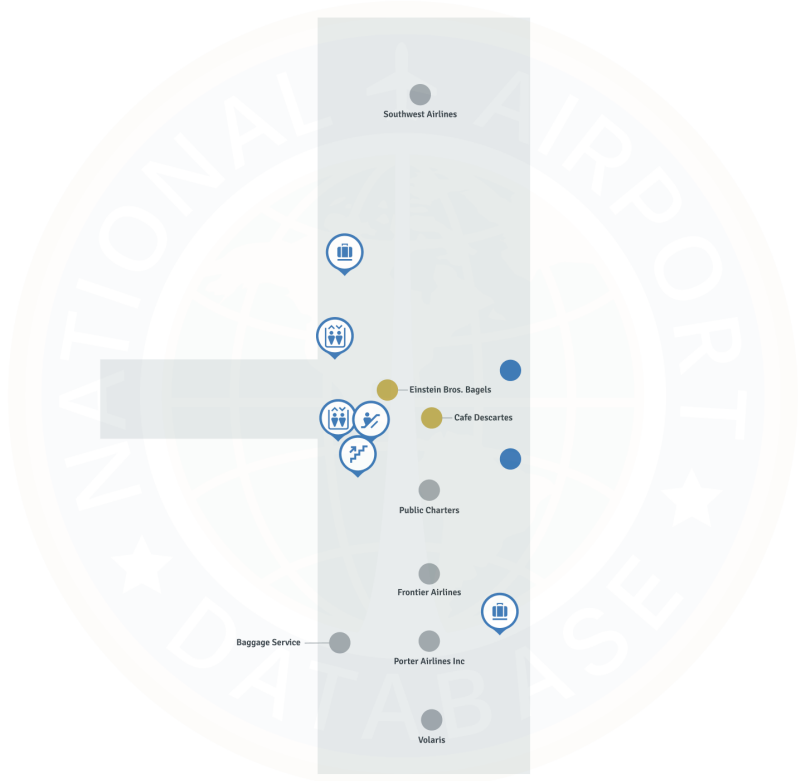

Chicago Midway Airport MDW | Terminal 2

Chicago Midway International Airport - Concourse A

Map Legend

- Airport Services
- Restroom
- Dining
- Shopping
- Gates

Chicago Midway International Airport - Main Terminal

Map Legend

- Airport Services
- Restroom
- Dining
- 🗳️ Baggage Claim
- 🛗 Elevator
- 🏃 Escalator
- 🪜 Stairs

Chicago Midway International Airport - Concourse C

Map Legend

- Airport Services
- Restroom
- Dining
- Shopping
- Gates