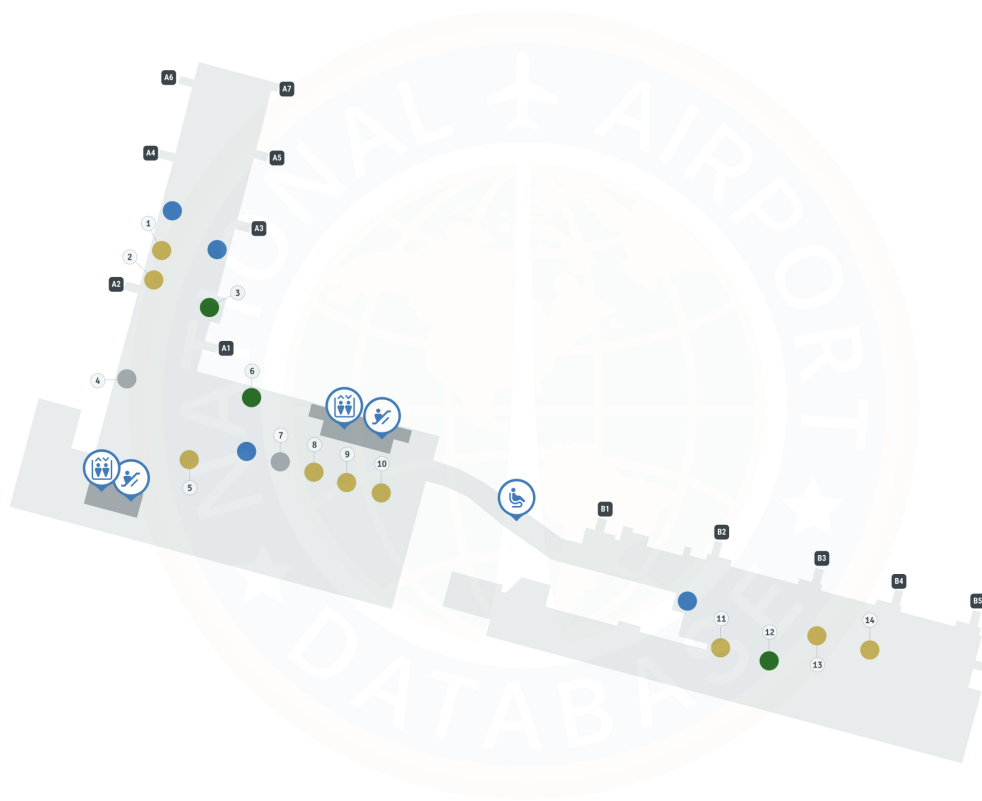

Myrtle Beach Airport MYR | Terminal 1

Myrtle Beach International airport - Lower Level

- 1 Steak 'n' Shake
- 2 Caribou Coffee/Cinnabon
- 3 Hudson
- 4 Airport Information
- 5 Nacho Hippo Cantina Maximo
- 6 Hudson
- 7 ATM
- 8 Chick-fil-A
- 9 Subway
- 10 Starbucks
- 11 Pavilion Bar & Grill
- 12 Hudson
- 13 Aviator's
- 14 Last Stop! Grab & Go

Map Legend

- Dining
- Airport Services
- Restroom
- Shopping
- Elevators
- Escalator
- Sitting Area
- Gates