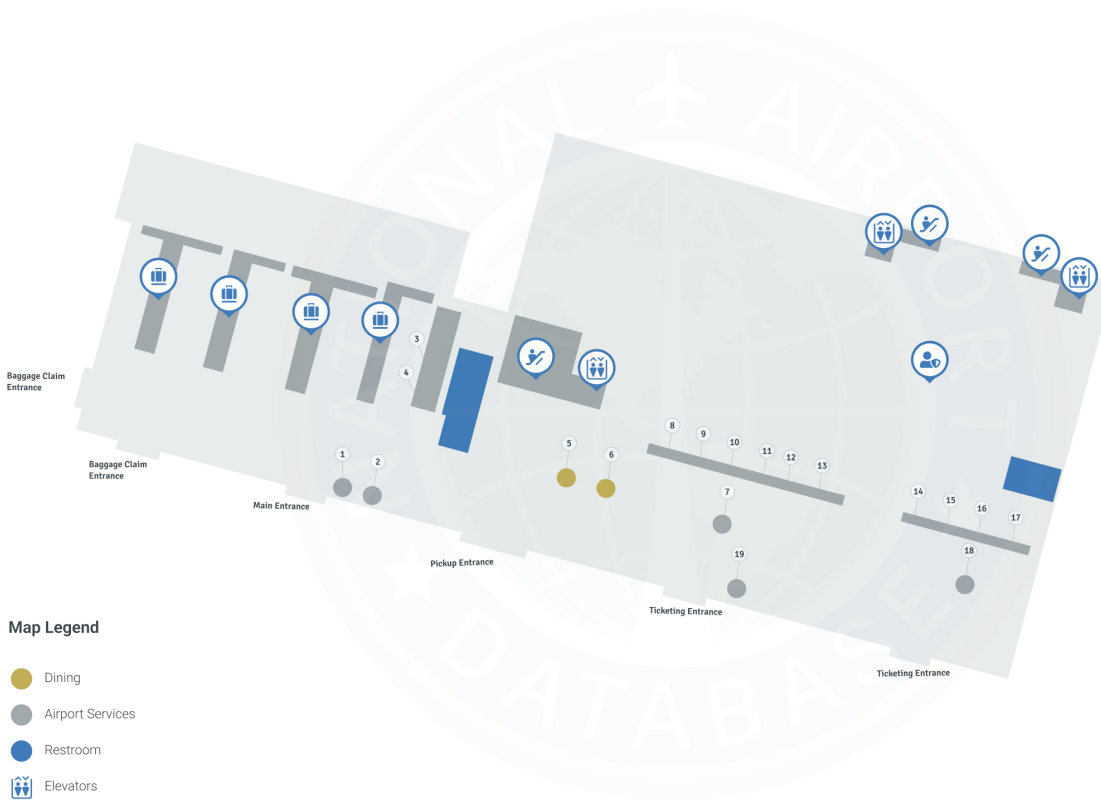

Myrtle Beach Airport MYR | Terminal 2

Myrtle Beach International airport - Upper Level

- 1 ATM
- 2 Myrtle Beach Area Info
- 3 Quiet Room
- 4 Baggage Service Offices
- 5 Cinnabon
- 6 Boardwalk Cafe
- 7 Self-Serve Kiosks
- 8 Southwest Airlines
- 9 United Airlines
- 10 Frontier Airlines
- 11 Delta Airlines
- 12 Breeze Airways
- 13 Spirit Airlines
- 14 Allegiant Air
- 15 Avelo Airlines
- 16 Sun Country Airlines
- 17 American Airlines
- 18 Self-Serve Kiosks
- 19 Cash to Credit

Map Legend

- Dining
- Airport Services
- Restroom
- Elevators
- Escalator
- TSA Security Check
- Baggage Claim