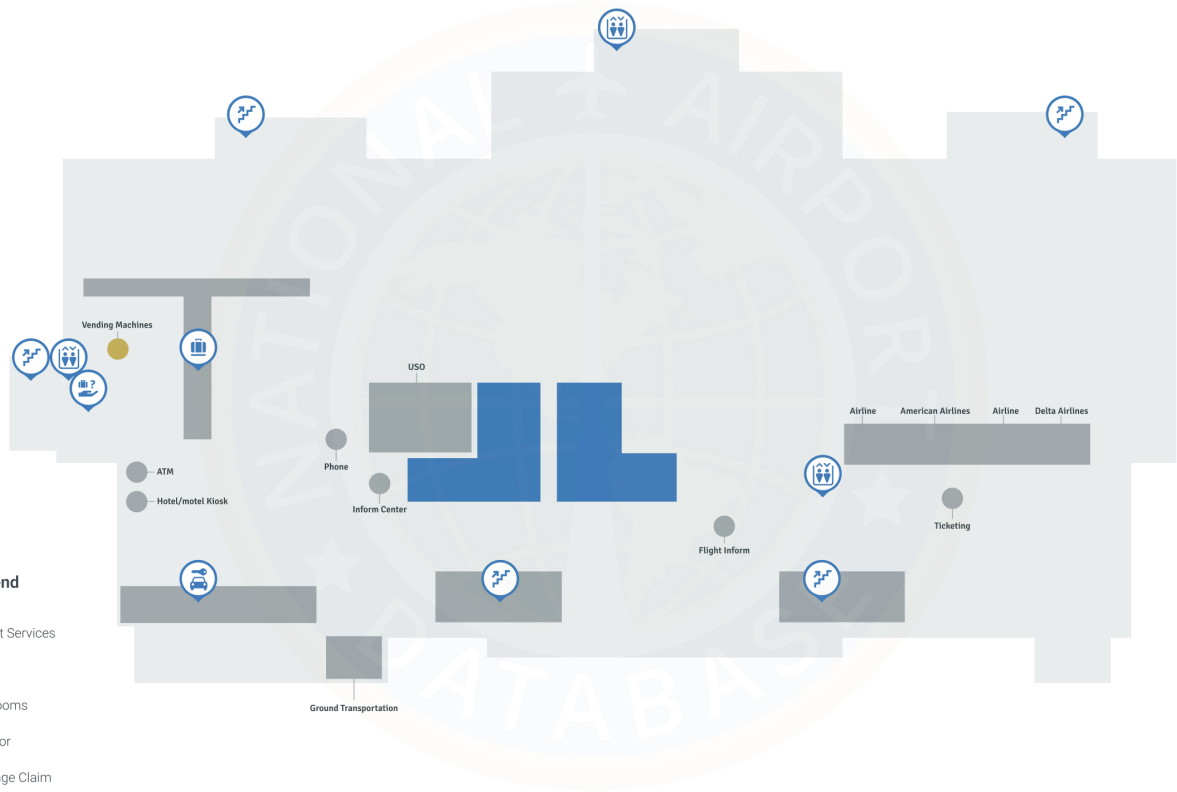

Albert J Ellis Airport OAJ | Terminal

Albert J Ellis Airport - T1

Map Legend

- Airport Services
- Dining
- Restrooms
- 🚪 Elevator
- 🧳 Baggage Claim
- 🪜 Stairs
- 🚗 Rental Car
- 🔍 Lost Luggage Claim

Albert J Ellis Airport - T2 - Second Floor

Map Legend

- Airport Services
- Restroom
- Dining
- TSA Security Checkpoint
- Stairs
- Elevator
- Gates