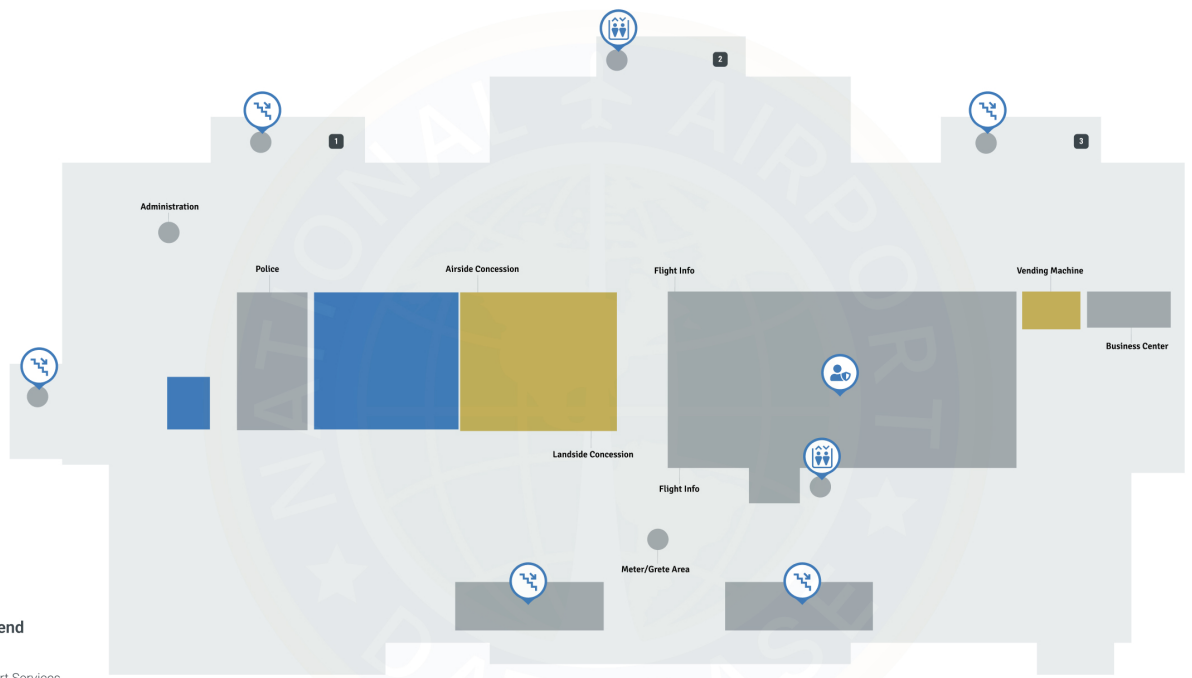

Albert J Ellis Airport OAJ | Terminal

Albert J Ellis Airport - T1

Map Legend

- Airport Services
- Dining
- Restrooms
- 🚪 Elevator
- 🧳 Baggage Claim
- 🪜 Stairs
- 🚗 Rental Car
- 🔍 Lost Luggage Claim

Albert J Ellis Airport - T2 - Second Floor

Map Legend

- Airport Services
- Restroom
- Dining
- TSA Security Checkpoint
- Stairs
- Elevator
- Gates