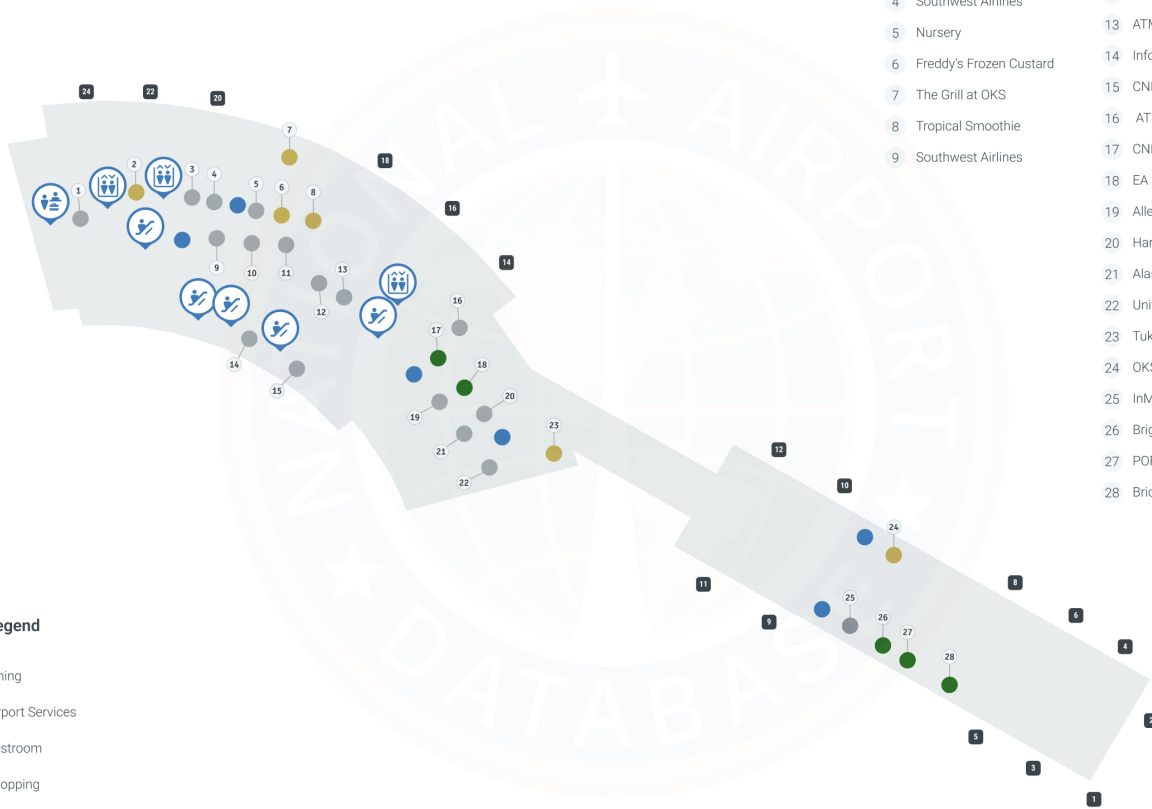

Oklahoma City Airport OKC | Terminal

Will Rogers World airport - Lower Level

- 1 Delta Baggage Office
- 2 Vending Machine
- 3 Caldwell Transport
- 4 Inform
- 5 Pay Phone
- 6 Southwest Baggage Office
- 7 G2
- 8 American Baggage Office
- 9 Creek Room
- 10 Conference Room
- 11 U.S. Mail Box
- 12 Vending Machine
- 13 United Baggage Office

Map Legend

- Dining
- Airport Services
- Restroom
- Elevators
- Escalator
- Stairs
- Security
- Baggage Claim

Will Rogers World airport - Upper Level

- 1 Delta Airlines
- 2 Starbucks
- 3 Tin Lizzie's
- 4 Southwest Airlines
- 5 Nursery
- 6 Freddy's Frozen Custard
- 7 The Grill at OKS
- 8 Tropical Smoothie
- 9 Southwest Airlines
- 10 YMCA Military Welcome Center
- 11 Available Ticket Counter Space
- 12 American Airlines
- 13 ATM
- 14 Inform
- 15 CNBC Express
- 16 ATM
- 17 CNBC
- 18 EA Sports
- 19 Allegiant Air
- 20 Harold's Shoe Shine
- 21 Alaska Airline
- 22 United Airline
- 23 Tuk Tuk Go
- 24 OKS Flight Cantina
- 25 InMotion Entertainment
- 26 Brighton Collectibles
- 27 POPS West
- 28 Bricktown Square

Map Legend

- Dining
- Airport Services
- Restroom
- Shopping
- Elevators
- Escalator
- TSA Checkpoint