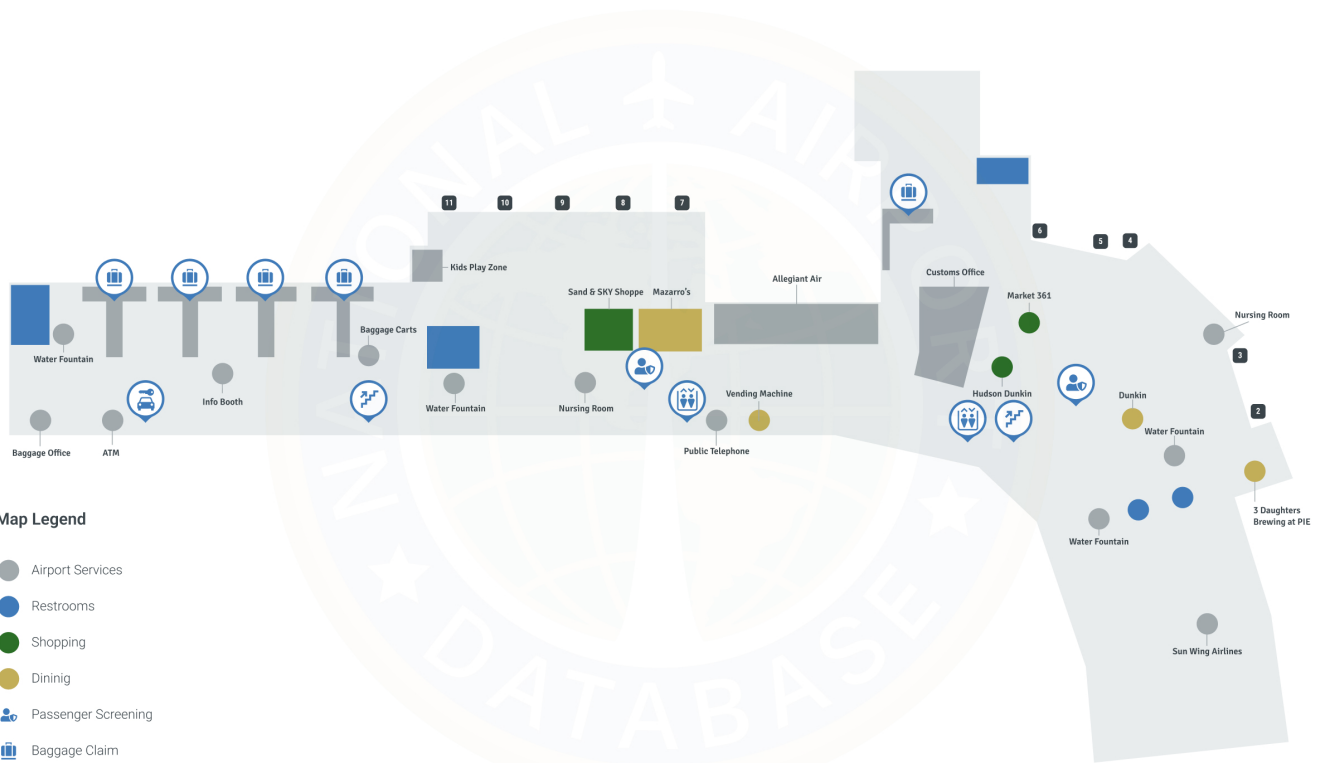

St Pete Clearwater Airport PIE | Terminal

St Pete-Clearwater International Airport - T1 - First Floor

Map Legend

- Airport Services
- Restrooms
- Shopping
- Dining
- 👤 Passenger Screening
- 📦 Baggage Claim
- 🏠 Stairs
- 🚗 Rental Car
- 🚪 Elevator
- Gates

St Pete-Clearwater International Airport - T2 - Second Floor

Map Legend

-  Airport Services
-  Dining
-  Restrooms
-  Elevator