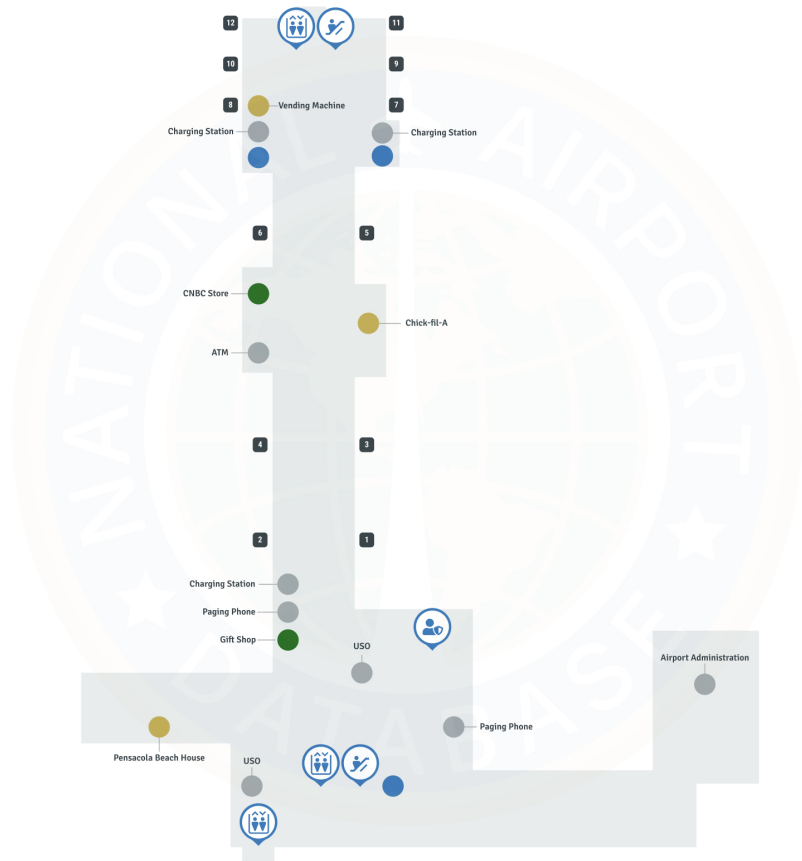

Pensacola Airport PNS | Terminal

Pensacola International Airport - T1 - First Floor

Map Legend

- Airport Services
- Restrooms
- Dining
- 🛢 Baggage Claim
- 🚶 Escalator
- 🚗 Rental Car
- ♿ Elevator

Pensacola International Airport - T2 - Second Floor

Map Legend

- Airport Services
- Restrooms
- Dining
- Shopping
- 👤 TSA Security Checkpoint
- 🪜 Escalator
- 🚪 Elevator
- Gates