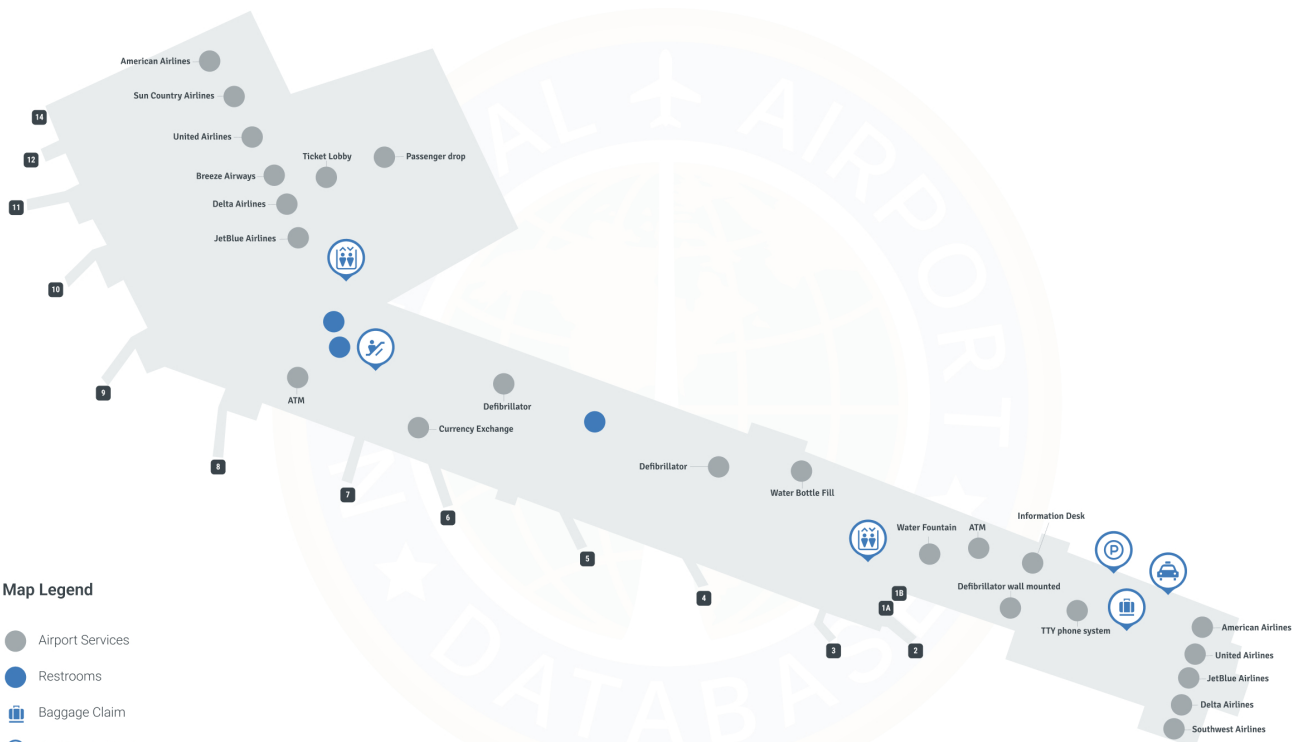

Portland Jetport PWM | Terminal

Portland international jetport airport - Level 1

Map Legend

- Airport Services
- Restrooms
- Baggage Claim
- Parking shuttle-Bus
- Escalator
- Elevator
- Ground Transportation
- Gates

- American Airlines
- United Airlines
- JetBlue Airlines
- Delta Airlines
- Southwest Airlines

Portland international jetport airport - Level 2

Portland international jetport airport - Level 3

Map Legend

- Airport Services
- 👤 TSA Security Screening
- 🛗 Elevators
- 🏃 Escalators
- 🚪 Gates