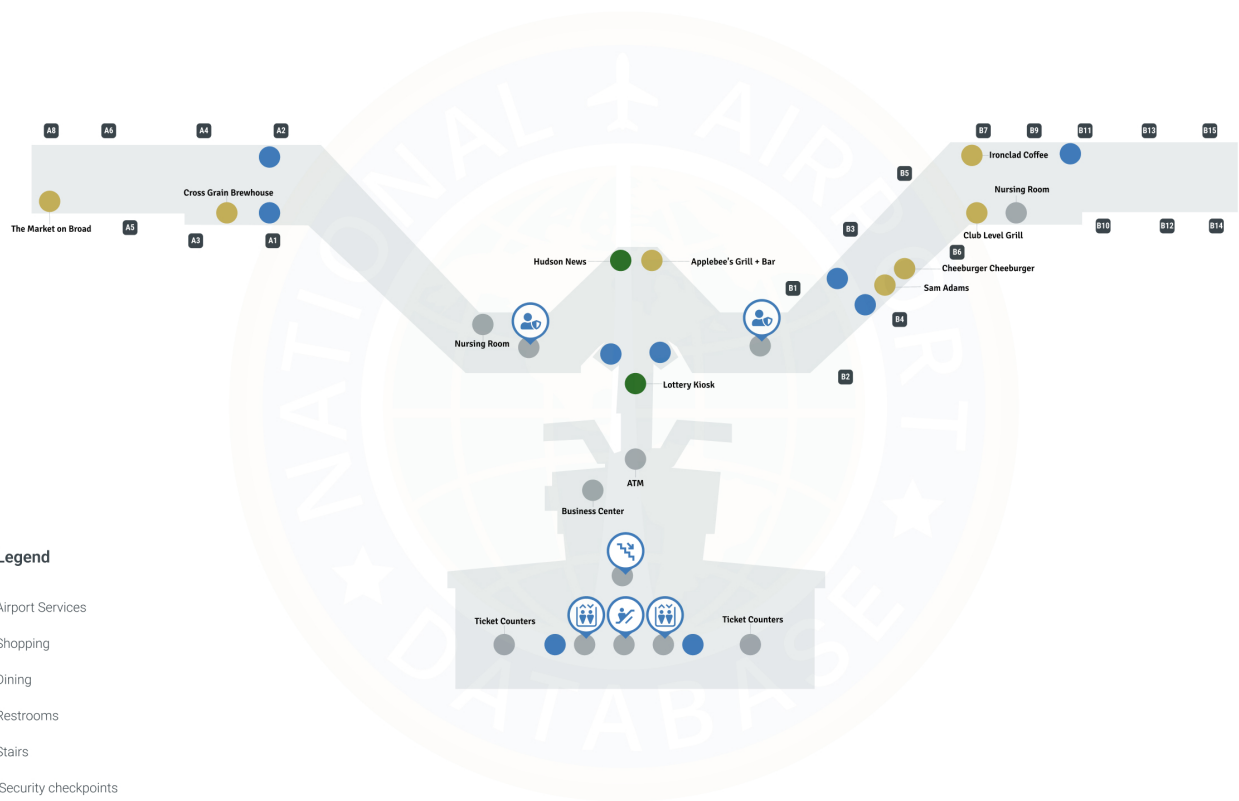

Richmond Airport RIC | Terminal

Richmond International Airport - Level 1

Map Legend

- Airport Services
- Restrooms
- Elevator
- Stairs
- Escalator
- Baggage Claim
- Rental Car

Richmond International Airport - Level 2

Map Legend

- Airport Services
- Shopping
- Dining
- Restrooms
- Stairs
- Security checkpoints
- Elevator
- Eckalator
- Gates