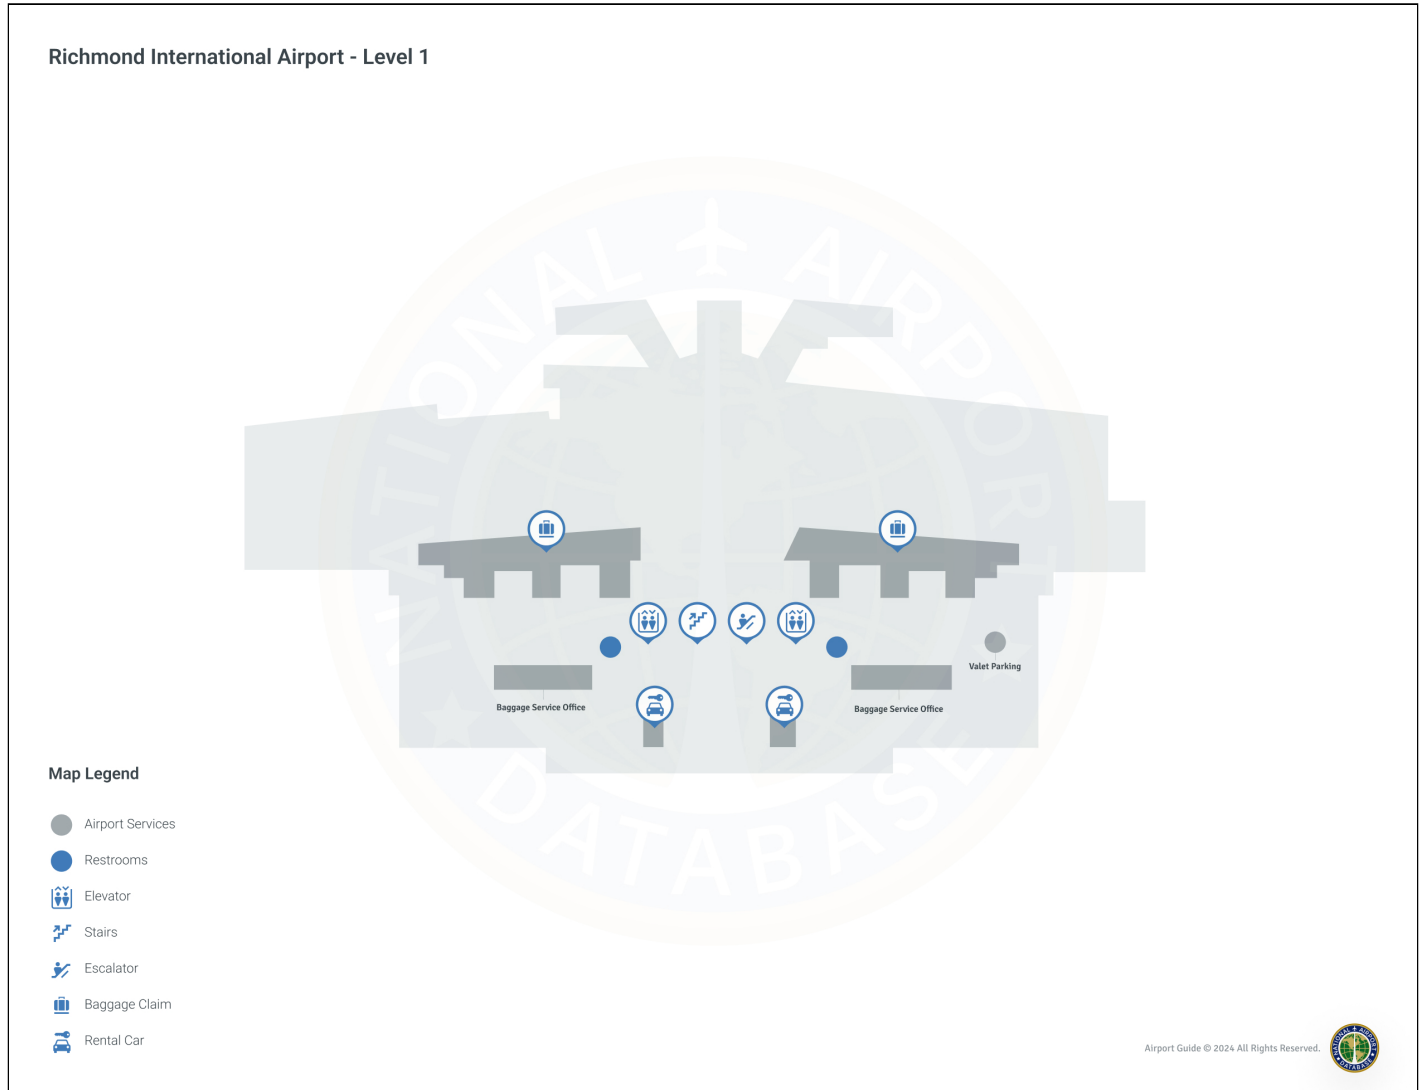

Richmond Airport RIC | Terminal

Airlines Served

Allegiant Air American Airlines Breeze Airways Delta Air Lines JetBlue Southwest Spirit Airlines Sun Country Airlines United Airlines

Richmond International Airport - Level 2

Map Legend

- Airport Services
- Shopping
- Dining
- Restrooms
- ⚡ Stairs
- 👤 Security checkpoints
- 🛗 Elevator
- 🚶 Eckalator
- Gates