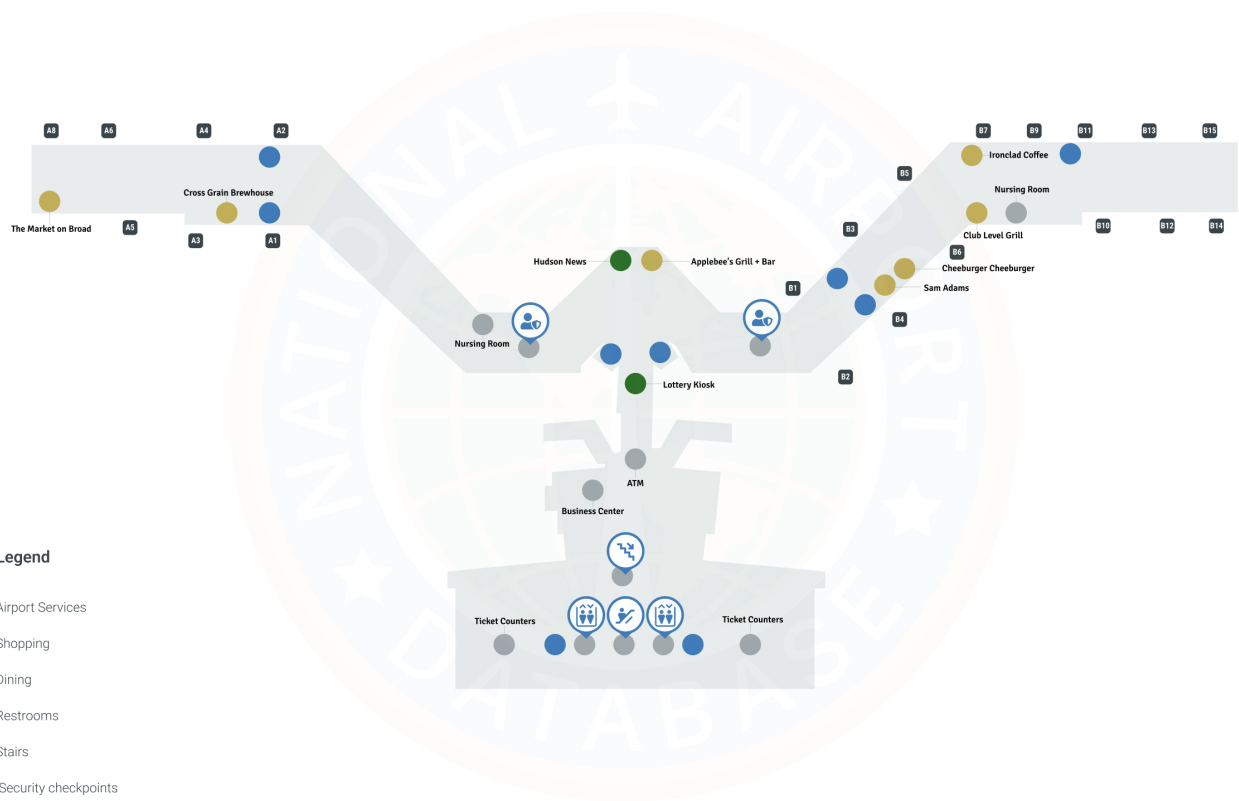

Richmond Airport RIC | Terminal

Airlines Served

Allegiant Air American Airlines Breeze Airways Delta Air Lines JetBlue Southwest Spirit Airlines Sun Country Airlines United Airlines

Richmond International Airport - Level 2

Map Legend

- Airport Services
- Shopping
- Dining
- Restrooms
- ⚡ Stairs
- 👤 Security checkpoints
- 🛗 Elevator
- 🚶 Eckalator
- Gates