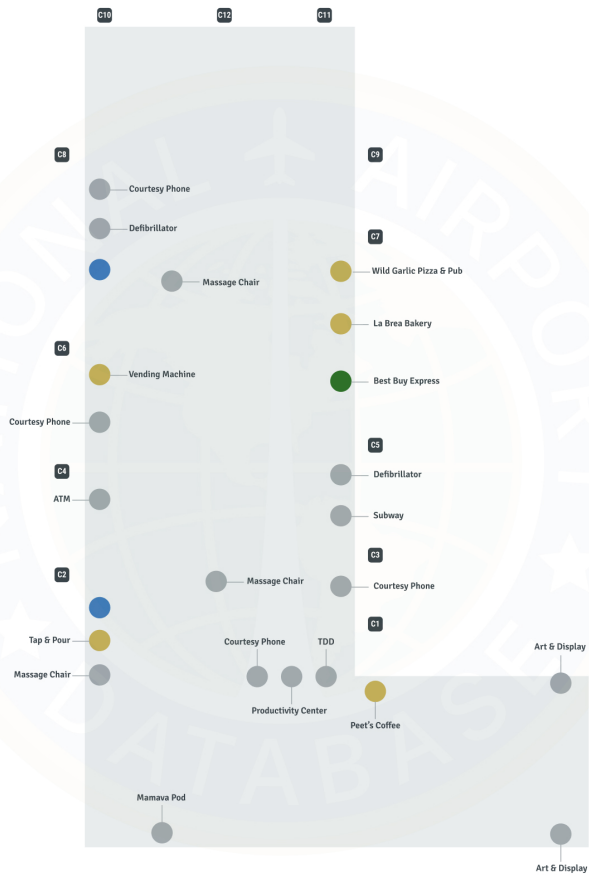

# Reno Tahoe Airport RNO | Terminal 2

## Map Legend

- Airport Services
- Restroom
- Dining
- Shopping
- Gates

## Map Legend

- Airport Services
- Restroom
- Dining
- Shopping
- 🚪 Elevator
- 🪜 Stairs

## Map Legend

- Airport Services
- Restrooms
- Dining
- Shopping
- Gates