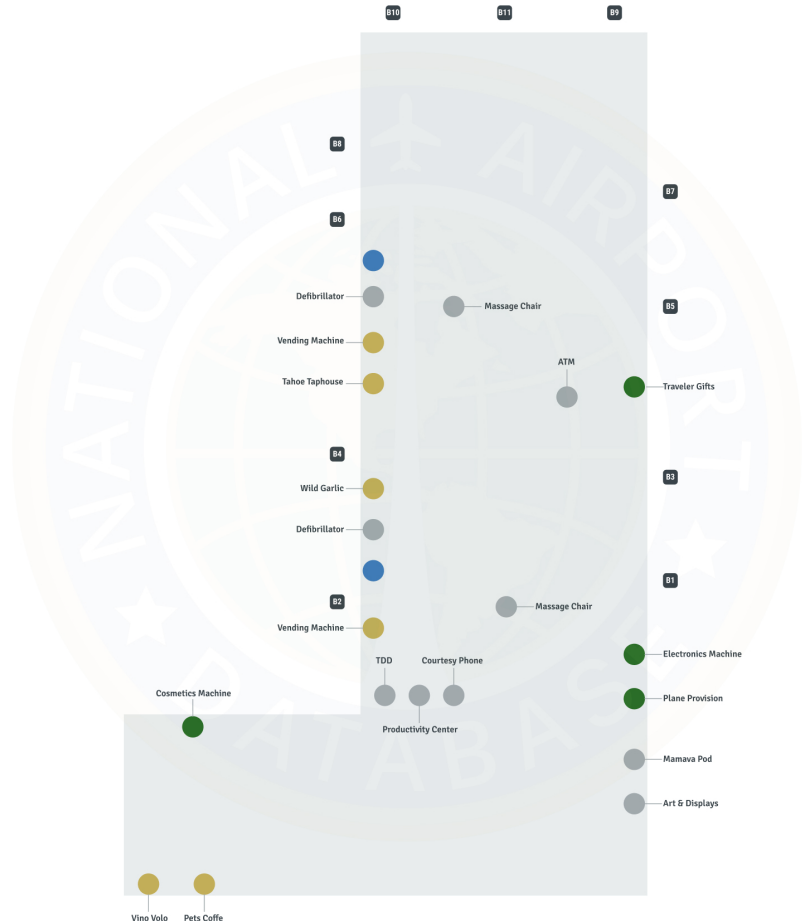

## Map Legend

- Airport Services
- Restroom
- Dining
- Shopping
- Gates

# Reno/Tahoe International Airport Second Floor

## Map Legend

- Airport Services
- Restroom
- Dining
- Shopping
- 🚪 Elevator
- 🪜 Stairs

## Map Legend

- Airport Services
- Restrooms
- Dining
- Shopping
- Gates