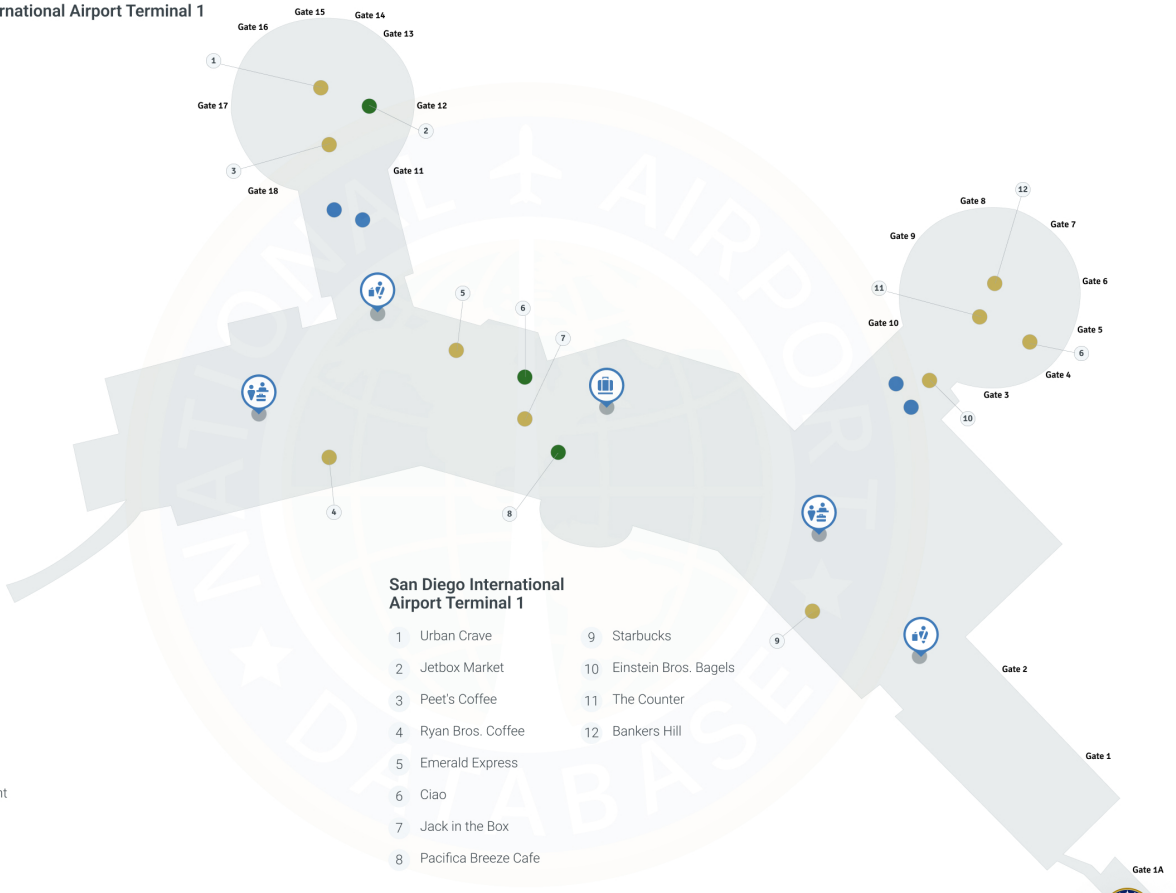

San Diego Airport SAN | Terminal 1

San Diego International Airport Terminal 1

Map Legend

- Dining
- Shopping
- Restrooms
- Airport Services
- Security Checkpoint
- Airline Check-in
- Baggage Claim

San Diego International Airport Terminal 1

- 1 Urban Crave
- 2 Jetbox Market
- 3 Peet's Coffee
- 4 Ryan Bros. Coffee
- 5 Emerald Express
- 6 Ciao
- 7 Jack in the Box
- 8 Pacifica Breeze Cafe
- 9 Starbucks
- 10 Einstein Bros. Bagels
- 11 The Counter
- 12 Bankers Hill