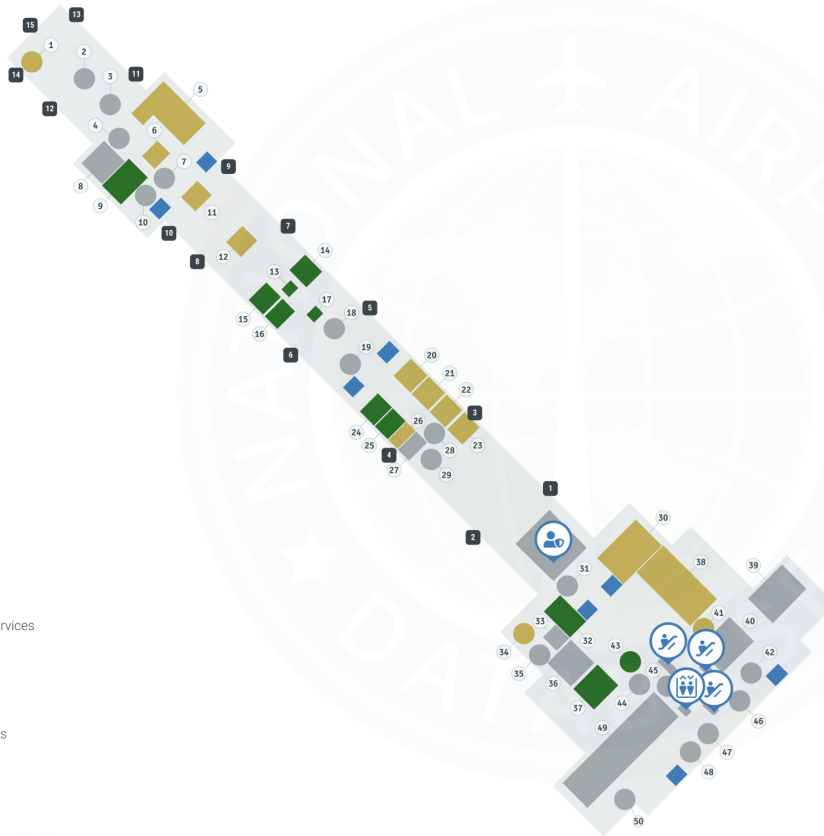

Savannah Hilton Head Airport SAV | Terminal

Savannah/Hilton Head International Airport - Second Level

Map Legend

- Airport Services
- Shopping
- Dining
- Restrooms
- Escalator
- Elevator
- Security Checkpoint
- Gates

- | | |
|---------------------------|----------------------------|
| 1 Vending machine | 20 Burger King |
| 2 Power Work Station | 21 Great American Bagel |
| 3 Power Work Station | 22 Uno Pizza |
| 4 Nursing Mother Room | 23 Auntie Anne's |
| 5 PGA Tour Grill | 24 Georgia Lottery |
| 6 Starbucks | 25 Factors Row |
| 7 AED | 26 Vending machine |
| 8 Passport Club | 27 Mr. Willie's Shoe Shine |
| 9 Hilton Head Marketplace | 28 Power Work Station |
| 10 ATM | 29 ATM |
| 11 Leopold's Ice Cream | 30 Southbound Taphouse |
| 12 The Stella Bar | 31 AED |
| 13 Beads on the Vine | 32 PGA Tour Shop |
| 14 Sunglass Hut | 33 Piera's Salon |
| 15 The Salt Table | 34 Vending machine |
| 16 Salt Table Spirits | 35 ATM |
| 17 Kylie Skin Cosmetics | 36 Military Lounge |
| 18 Power Work Station | 37 The Paradise Shop |
| 19 AED | 38 Starbucks |
| | 39 Ticket Counters |
| | 40 Ticket Counters |
| | 41 Leopold's Ice Cream |
| | 42 ATM |
| | 43 Vacation Outfitters |
| | 44 ATM |
| | 45 Mr. Willie's Shoe Shine |
| | 46 ATM |
| | 47 Courtesy Phone |
| | 48 Courtesy Phone |
| | 49 Ticket Counters |
| | 50 Cash to card Kiosk |

Savannah/Hilton Head International Airport - First Level

Map Legend

- Airport Services
- Restrooms
- Shopping
- 🛫 Baggage Claim
- 🏃 Escalator
- 🛗 Elevator
- 🚗 Rental Car