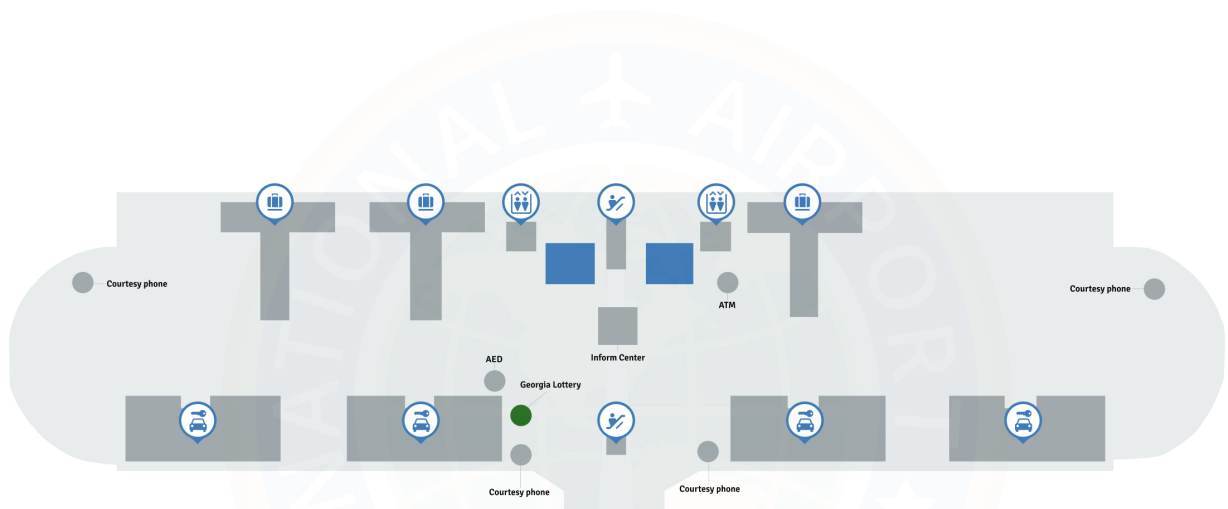

Savannah Hilton Head Airport SAV | Terminal

Savannah/Hilton Head International Airport - Second Level

Map Legend

- Airport Services
- Shopping
- Dining
- Restrooms
- Escalator
- Elevator
- Security Checkpoint
- Gates

- | | |
|---------------------------|----------------------------|
| 1 Vending machine | 20 Burger King |
| 2 Power Work Station | 21 Great American Bagel |
| 3 Power Work Station | 22 Uno Pizza |
| 4 Nursing Mother Room | 23 Auntie Anne's |
| 5 PGA Tour Grill | 24 Georgia Lottery |
| 6 Starbucks | 25 Factors Row |
| 7 AED | 26 Vending machine |
| 8 Passport Club | 27 Mr. Willie's Shoe Shine |
| 9 Hilton Head Marketplace | 28 Power Work Station |
| 10 ATM | 29 ATM |
| 11 Leopold's Ice Cream | 30 Southbound Taphouse |
| 12 The Stella Bar | 31 AED |
| 13 Beads on the Vine | 32 PGA Tour Shop |
| 14 Sunglass Hut | 33 Piera's Salon |
| 15 The Salt Table | 34 Vending machine |
| 16 Salt Table Spirits | 35 ATM |
| 17 Kylie Skin Cosmetics | 36 Military Lounge |
| 18 Power Work Station | 37 The Paradise Shop |
| 19 AED | 38 Starbucks |
| | 39 Ticket Counters |
| | 40 Ticket Counters |
| | 41 Leopold's Ice Cream |
| | 42 ATM |
| | 43 Vacation Outfitters |
| | 44 ATM |
| | 45 Mr. Willie's Shoe Shine |
| | 46 ATM |
| | 47 Courtesy Phone |
| | 48 Courtesy Phone |
| | 49 Ticket Counters |
| | 50 Cash to card Kiosk |

Savannah/Hilton Head International Airport - First Level

Map Legend

- Airport Services
- Restrooms
- Shopping
- 🛫 Baggage Claim
- 🏃 Escalator
- 🛗 Elevator
- 🚗 Rental Car