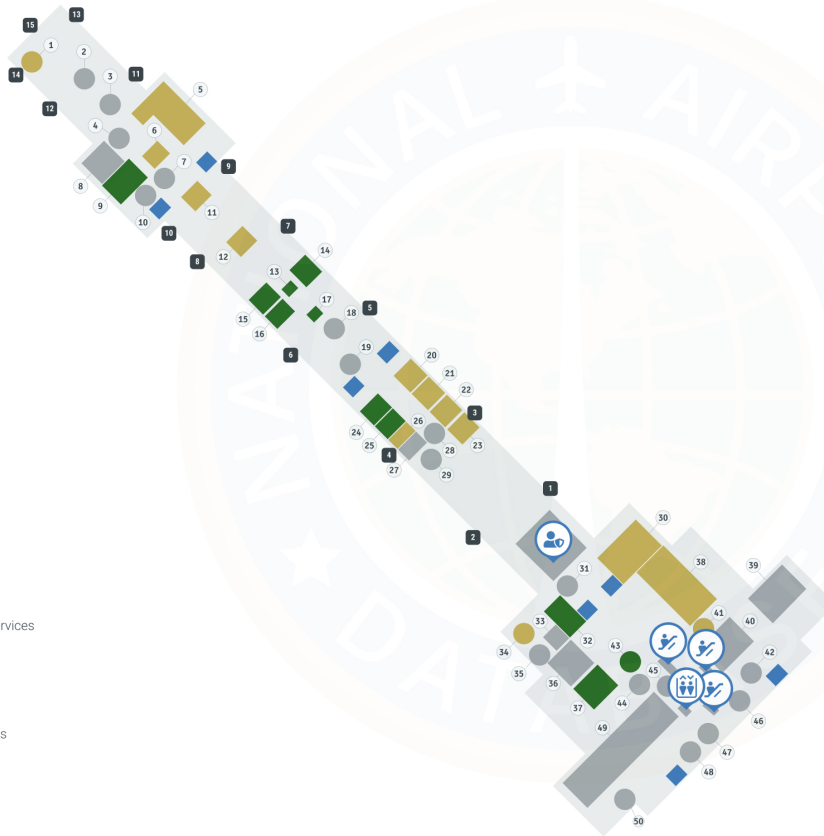

Savannah/Hilton Head International Airport - Second Level

Map Legend

- Airport Services
- Shopping
- Dining
- Restrooms
- Escalator
- Elevator
- Security Checkpoint
- Gates

1 Vending machine	20 Burger King
2 Power Work Station	21 Great American Bagel
3 Power Work Station	22 Uno Pizza
4 Nursing Mother Room	23 Auntie Anne's
5 PGA Tour Grill	24 Georgia Lottery
6 Starbucks	25 Factors Row
7 AED	26 Vending machine
8 Passport Club	27 Mr. Willie's Shoe Shine
9 Hilton Head Marketplace	28 Power Work Station
10 ATM	29 ATM
11 Leopold's Ice Cream	30 Southbound Taphouse
12 The Stella Bar	31 AED
13 Beads on the Vine	32 PGA Tour Shop
14 Sunglass Hut	33 Piera's Salon
15 The Salt Table	34 Vending machine
16 Salt Table Spirits	35 ATM
17 Kylie Skin Cosmetics	36 Military Lounge
18 Power Work Station	37 The Paradise Shop
19 AED	38 Starbucks
	39 Ticket Counters
	40 Ticket Counters
	41 Leopold's Ice Cream
	42 ATM
	43 Vacation Outfitters
	44 ATM
	45 Mr. Willie's Shoe Shine
	46 ATM
	47 Courtesy Phone
	48 Courtesy Phone
	49 Ticket Counters
	50 Cash to card Kiosk