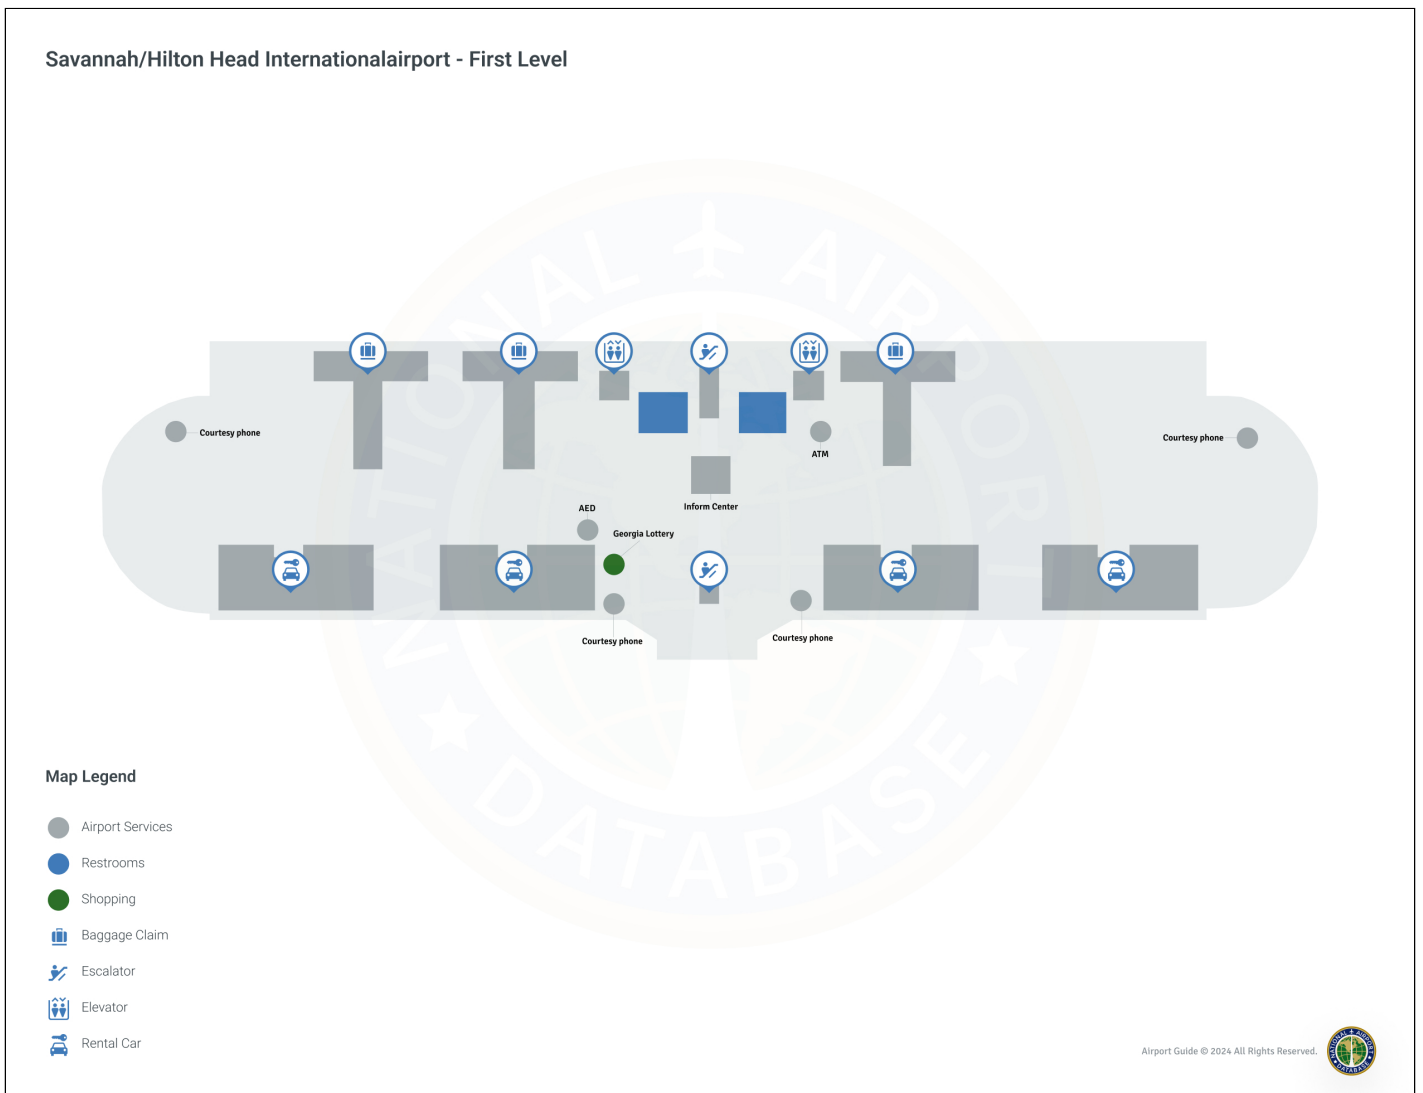

44. ATM
45. Mr. Willie's Shoe Shine
46. ATM
47. Courtesy Phone
48. Courtesy Phone
49. Ticket Counters
50. Cash to card Kiosk

Airlines Served

Allegiant Air American Airlines Avelo Airlines Breeze Airways Delta Air Lines Frontier Airlines JetBlue Southwest Airlines Sun Country Airlines United Airlines