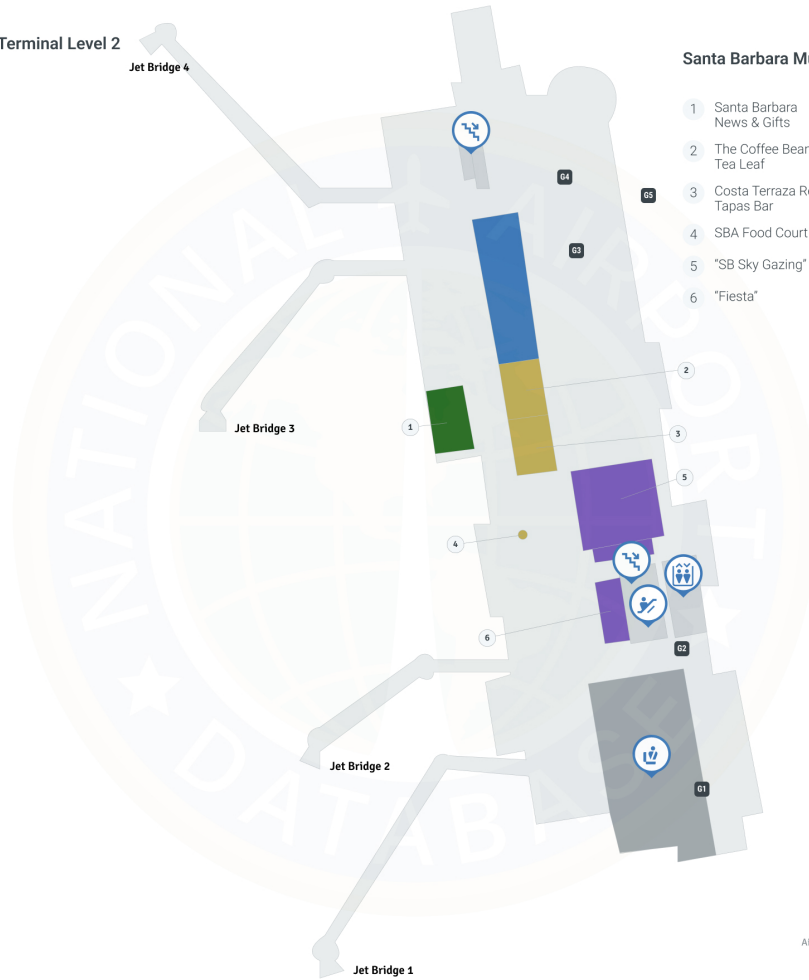

Santa Barbara Airport SBA | Terminal 1

Serves both domestic and international passengers.

Santa Barbara Municipal Airport Terminal Level 2

Jet Bridge 4

Santa Barbara Municipal Airport Terminal Level 2

- 1 Santa Barbara News & Gifts
- 2 The Coffee Bean & Tea Leaf
- 3 Costa Terraza Restaurant & Tapas Bar
- 4 SBA Food Court
- 5 "SB Sky Gazing"
- 6 "Fiesta"

Map Legend

- Dining
- Shopping
- Restrooms
- Gates
- Things To Do
- Airport Services
- Security Checkpoint
- Elevator
- Stairs Down
- Escalator

Airport Guide © 2024 All Rights Reserved.

Santa Barbara Municipal Airport Terminal Level 1

Santa Barbara Municipal Airport Terminal Level 1

- 1 "Good Time Clock"
- 2 Car Rental National

Map Legend

- Dining
- Shopping
- Restrooms
- Things To Do
- Airport Services
- Security Checkpoint
- Airline Check-in
- Elevator
- Stairs Up
- Escalator

Airport Guide © 2024 All Rights Reserved.