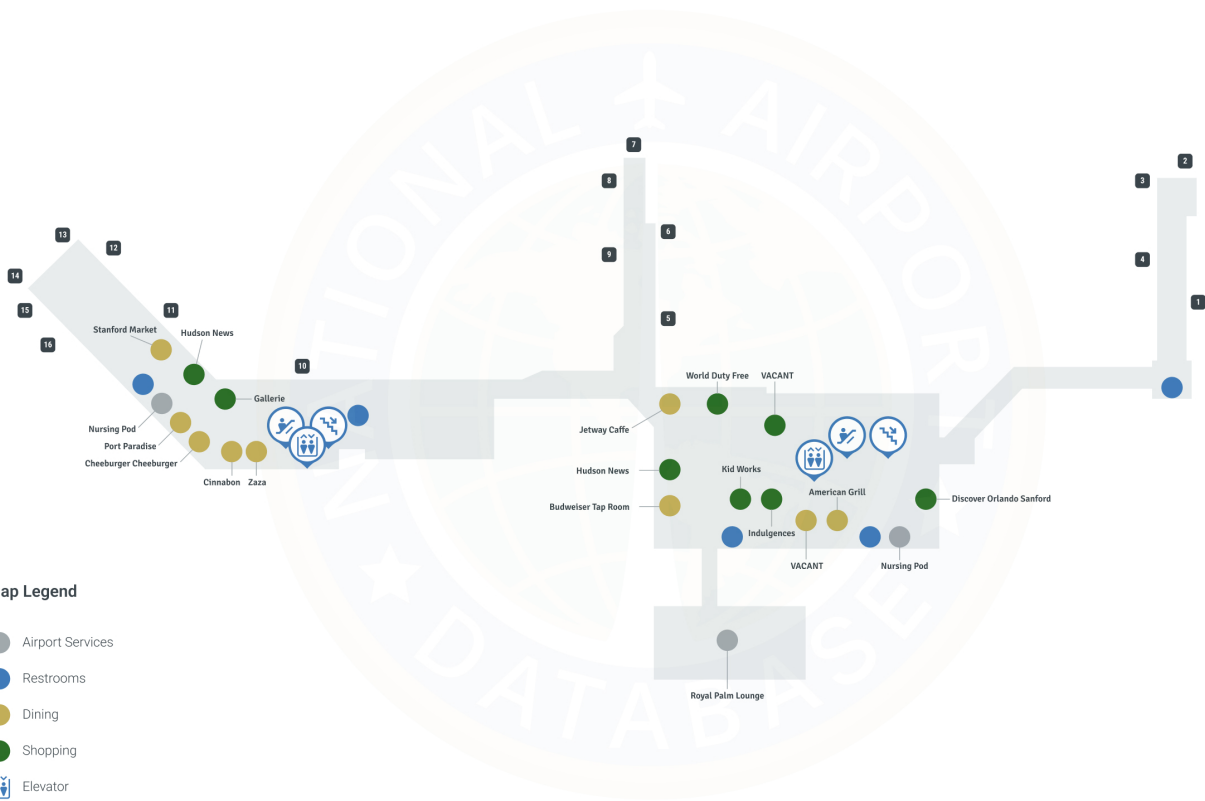

# Orlando Sanford Airport SFB | Terminal

# Orlando Sanford International Airport - Level One

## Map Legend

- Airport Services
- Restrooms
- Dining
- Police
- Baggage Claim
- Wheelchair
- Elevators
- Escalator
- Stairs

## Map Legend

- Airport Services
- Restrooms
- Dining
- Shopping
- Elevator
- Escalator
- Stairs
- Gates