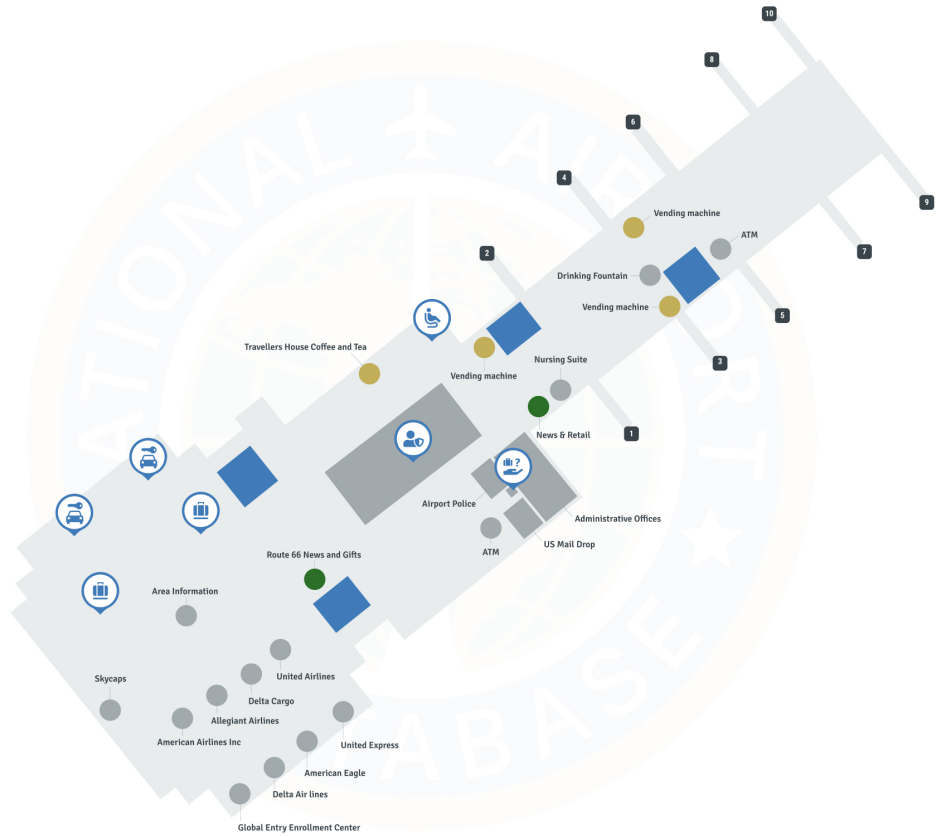

Springfield-Branson Airport SGF | Terminal

Springfield-Branson National airport

Map Legend

- Airport Services
- Restrooms
- Shopping
- Dining
- Baggage Claim
- Security Screening
- Passenger Greeting Area
- Lost & Found
- Rental Car