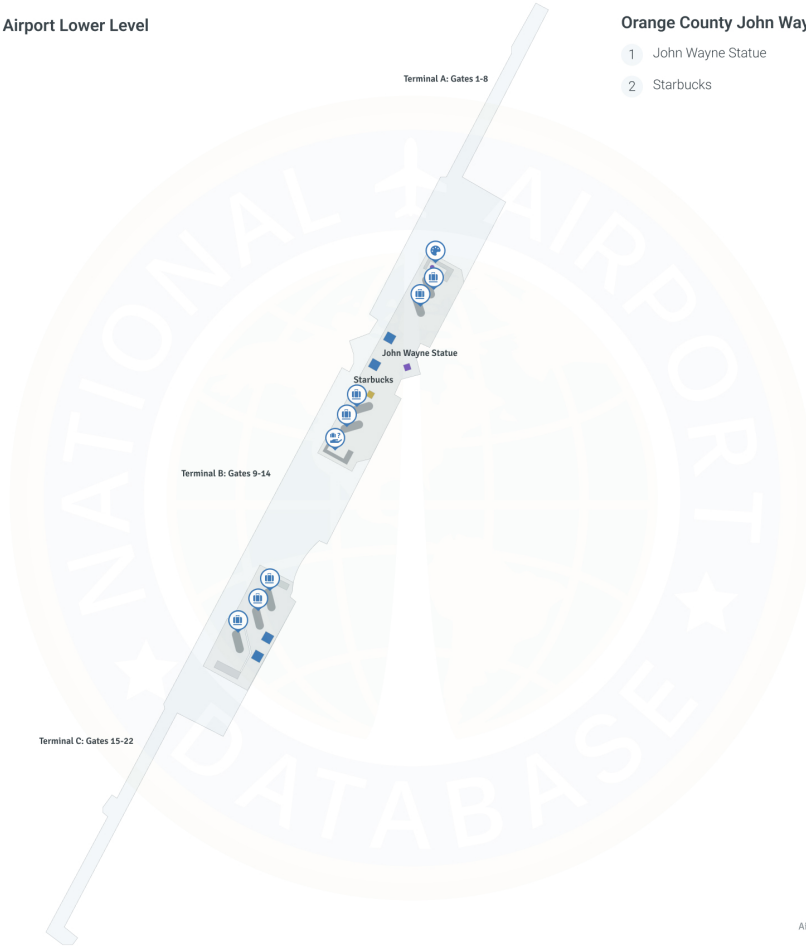

John Wayne Airport SNA | Terminal B

Orange County John Wayne Airport Lower Level

Orange County John Wayne Airport Lower Level

- 1 John Wayne Statue
- 2 Starbucks

Map Legend

- Dining
- Restrooms
- Things to Do
- Airport Services
- Security Checkpoint
- Art Exhibition
- Lost & Found Office