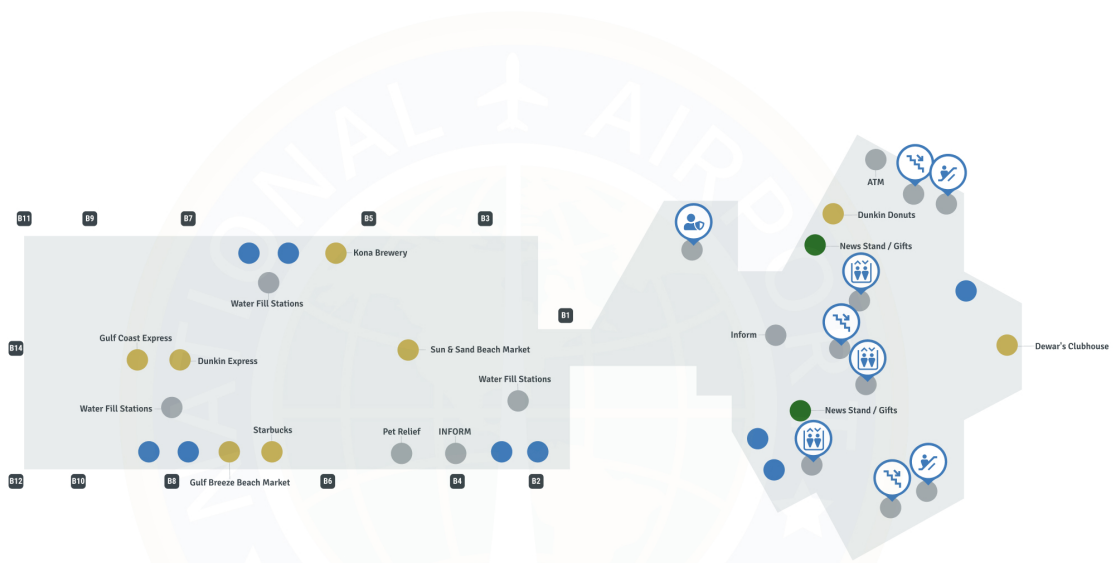

# Sarasota/Bradenton International Airport - Level 1

## Map Legend

- Airport Services
- Restrooms
- 🛫 Baggage Claim
- 👮 Airport Police
- 🏃 Escalator
- 🔍 Lost & Found
- 🛒 Baggage Carts
- 🪜 Stairs
- 🛗 Elevator
- 🚗 Rental Car

# Sarasota/Bradenton International Airport - Level 2

## Map Legend

- Airport Services
- Shopping
- Dining
- Restrooms
- Escalator
- Elevator
- Stairs
- Security Checkpoint
- Gates