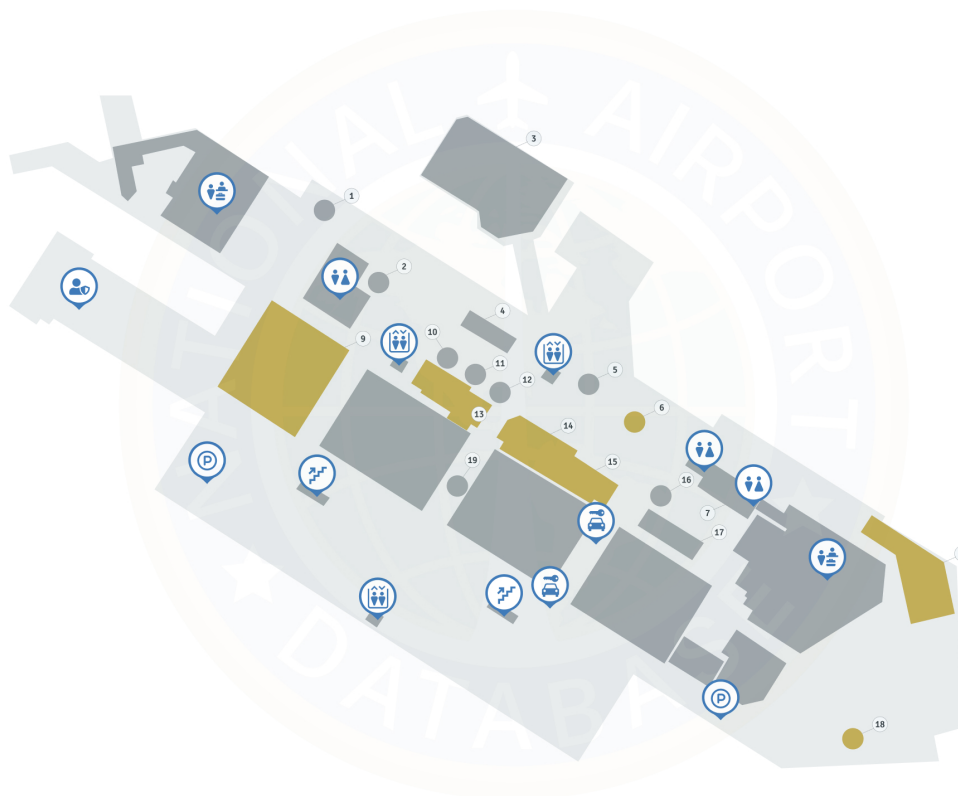

# St Louis Airport STL | Concourse B

# St Louis Lambert International airport - Concourse B

- 1 Event Space
- 2 Airport Authority
- 3 Federal Aviation Administration Control
- 4 United Airlines
- 5 Alaska Airlines St. Louis
- 6 Rib Cafe
- 7 American Airlines
- 8 American Airlines Admirals Club
- 9 USO Missouri
- 10 Air Canada
- 11 Swift Air
- 12 Frontier Air Lines
- 13 Pretzel Time
- 14 The Pasta House Co
- 15 Great American Bagel
- 16 Cape Air
- 17 U.S. Bank Branch
- 18 Eighteen - 76
- 19 Airport Information

## Map Legend

- Dining
- Shopping
- Airport Services
- Police
- Parking
- Restrooms
- Stairs-up
- Elevator
- Rental Car
- TCA checkpoint