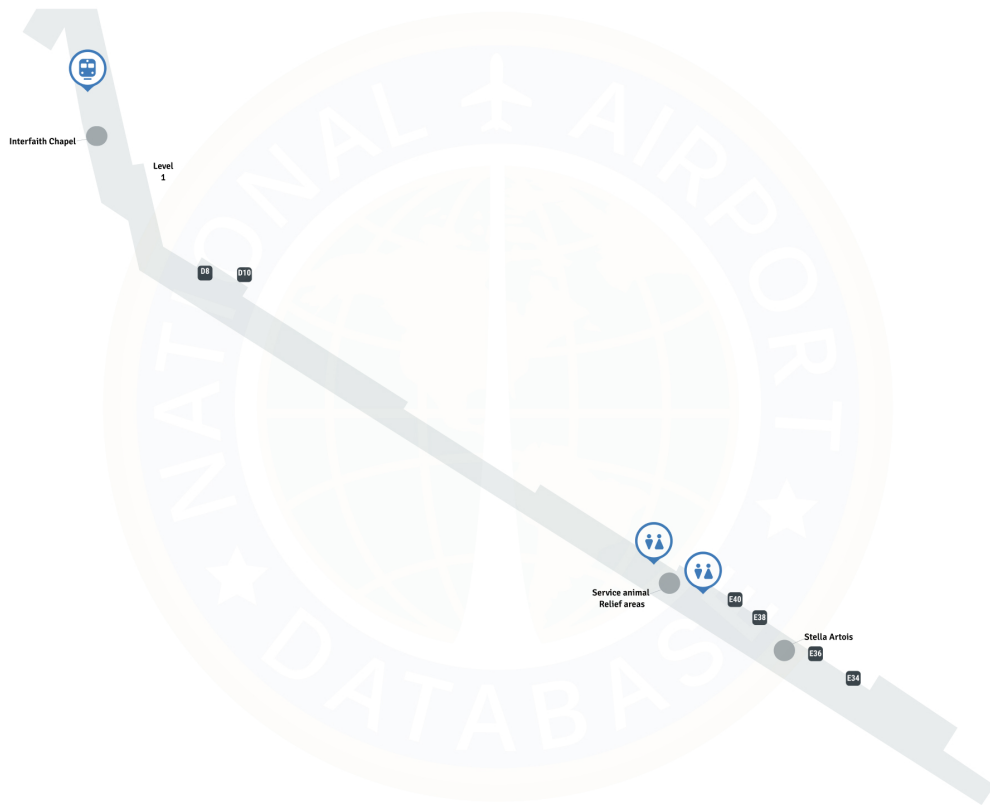

# St Louis Airport STL | Concourse D

# St Louis Lambert International airport - Concourse D

- 1 St. Louis International Play Port
- 2 Kingside Diner
- 3 Ebony Newstand
- 4 Tech on the Go
- 5 CNBC
- 6 Natalie's candy
- 7 Baskin-Robin
- 8 Great Wraps

## Map Legend

- Airport Services
- ♿ Restrooms
- 🚆 Lambert airport Terminal 1
- Gates