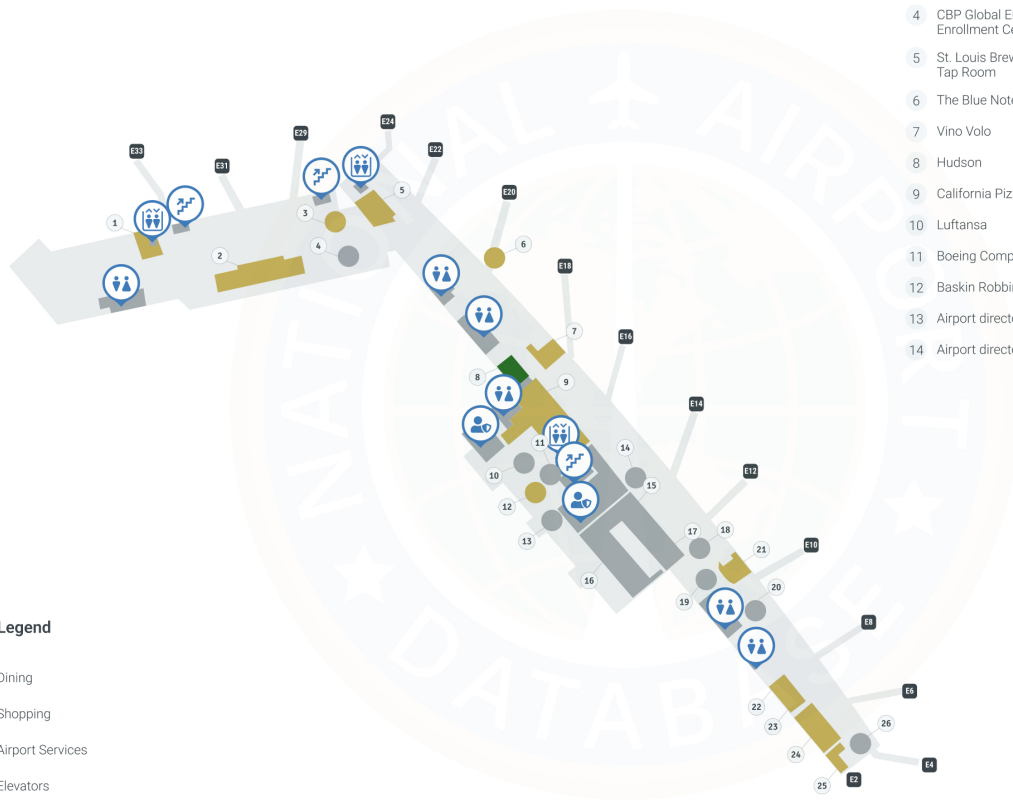

St Louis Airport STL | Terminal 2

St Louis Lambert International airport - Terminal 2

- | | |
|--------------------------------------|---------------------------------|
| 1 Three Kings Public House | 15 Natalie's Candy Jar |
| 2 Wingtips Lounge | 16 U.S. Bank ATM |
| 3 Starbucks | 17 St. Louis Sports |
| 4 CBP Global Entry Enrollment Center | 18 Shoe Shine |
| 5 St. Louis Brewmasters Tap Room | 19 Newspaper Bank |
| 6 The Blue Note | 20 Airport directory |
| 7 Vino Volo | 21 Eighteen 76 |
| 8 Hudson | 22 Urban Chestnut Brewery Bar |
| 9 California Pizza Kitchen | 23 Bagel Bakery |
| 10 Luftansa | 24 Schlafly Beer Bar & Grill |
| 11 Boeing Company | 25 Pasta House/Schlafly Bar |
| 12 Baskin Robbins | 26 Sevice Animal Relief Station |
| 13 Airport directory | |
| 14 Airport directory | |

Map Legend

- Dining
- Shopping
- Airport Services
- Elevators
- TSA Checkpoint
- Stairs
- Restrooms