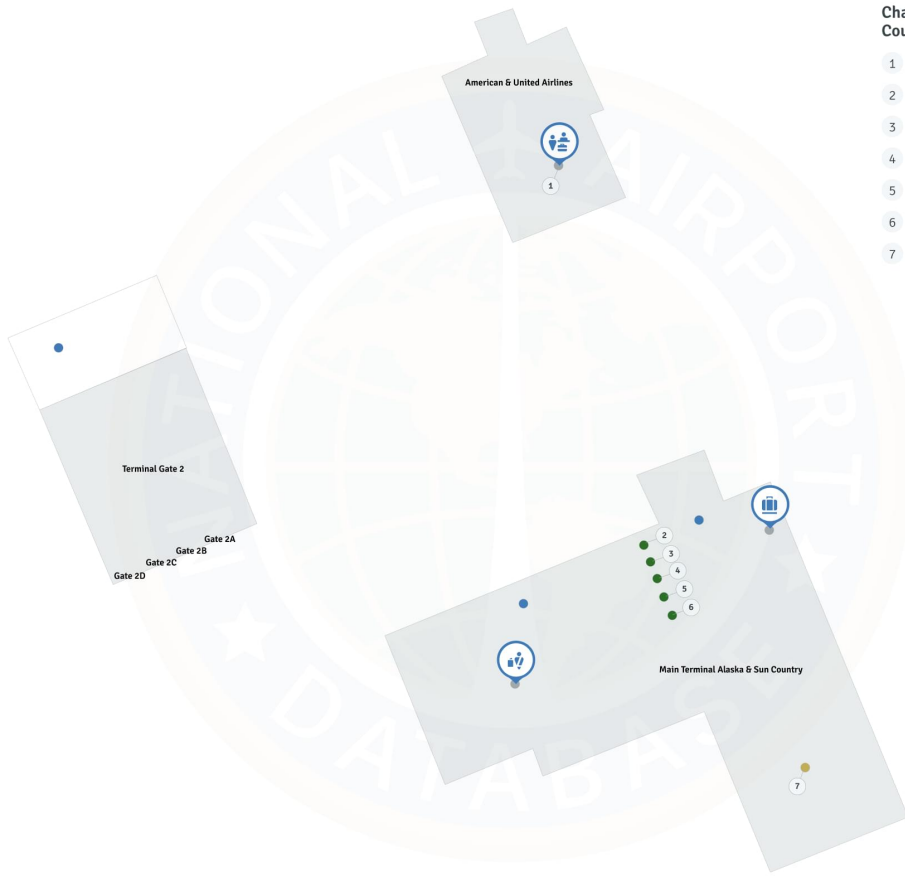

# Sonoma County Airport STS | Terminal 1

### Charles M. Schulz-Sonoma County Airport

- 1 American Airlines Check-in
- 2 Car Rental National
- 3 Car Rental Hertz
- 4 Car Rental Avis
- 5 Car Rental Enterprise
- 6 Car Rental Budget
- 7 Sky Lounge Steakhouse & Rawbar

#### Map Legend

- Dining
- Shopping
- Restrooms
- Airport Services
- Airline Check-in
- Security Checkpoint
- Baggage Claim