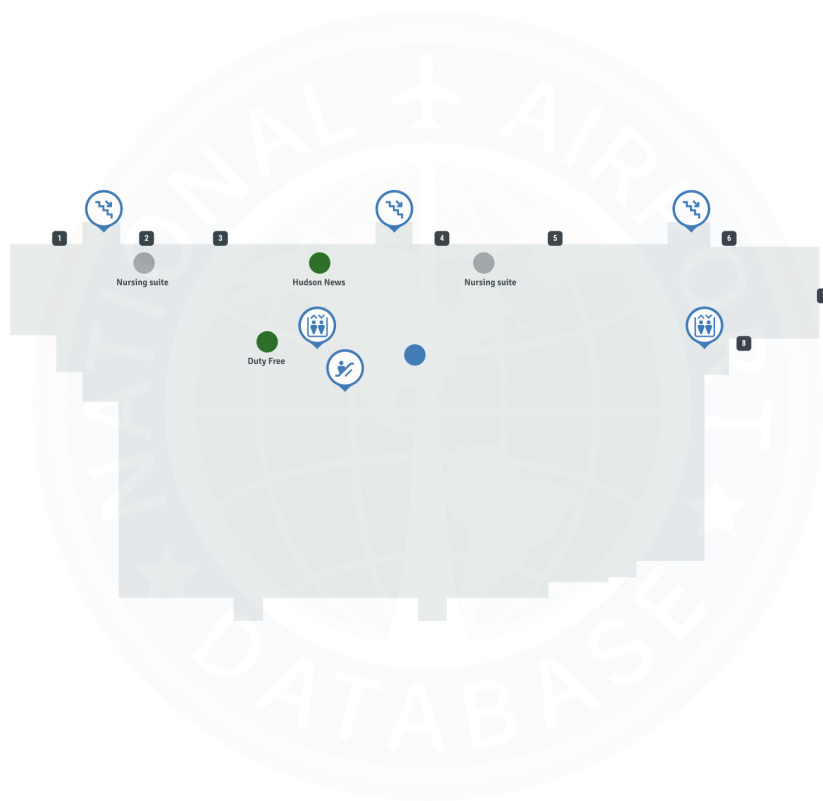

# Stewart Airport NY SWF | Terminal

# New York Stewart International Airport - Lover Level

## Map Legend

- Airport Services
- Restrooms
- Shopping
- 🛫 Baggage Claim
- 👤 Security
- 🚶 Escalator
- 🛂 Customs Control
- 🧳 Check-in
- 🪜 Stairs
- 🚗 Elevator
- 🚗 Rental Car

## Map Legend

- Airport Services
- Shopping
- Restrooms
- Escalator
- Elevator
- Stairs
- Gates