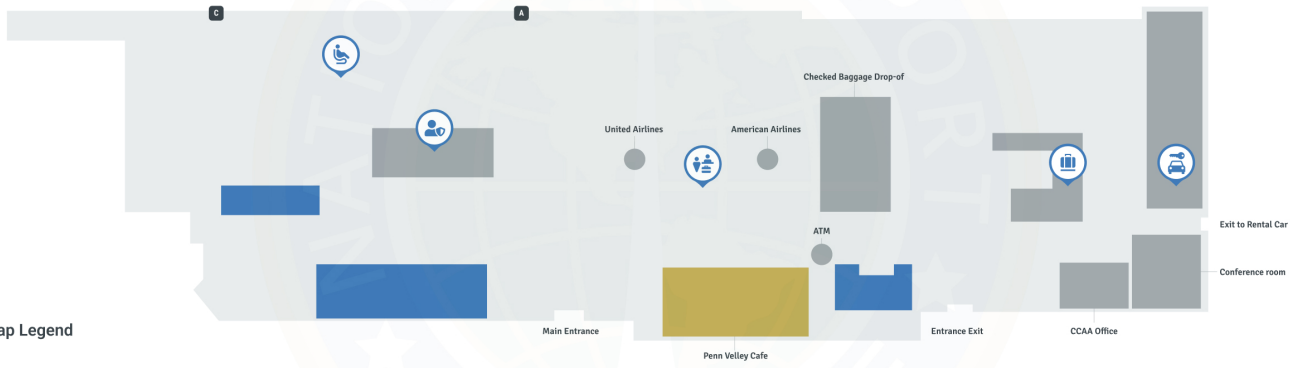

# State College Airport UNV | Terminal

# University Park Airport Terminal 1

## Map Legend

- Airport Services
- Dining
- Restrooms
- Waiting Area
- TSA Checkpoint
- Check-in
- Baggage Claim
- Rental Car
- Gates