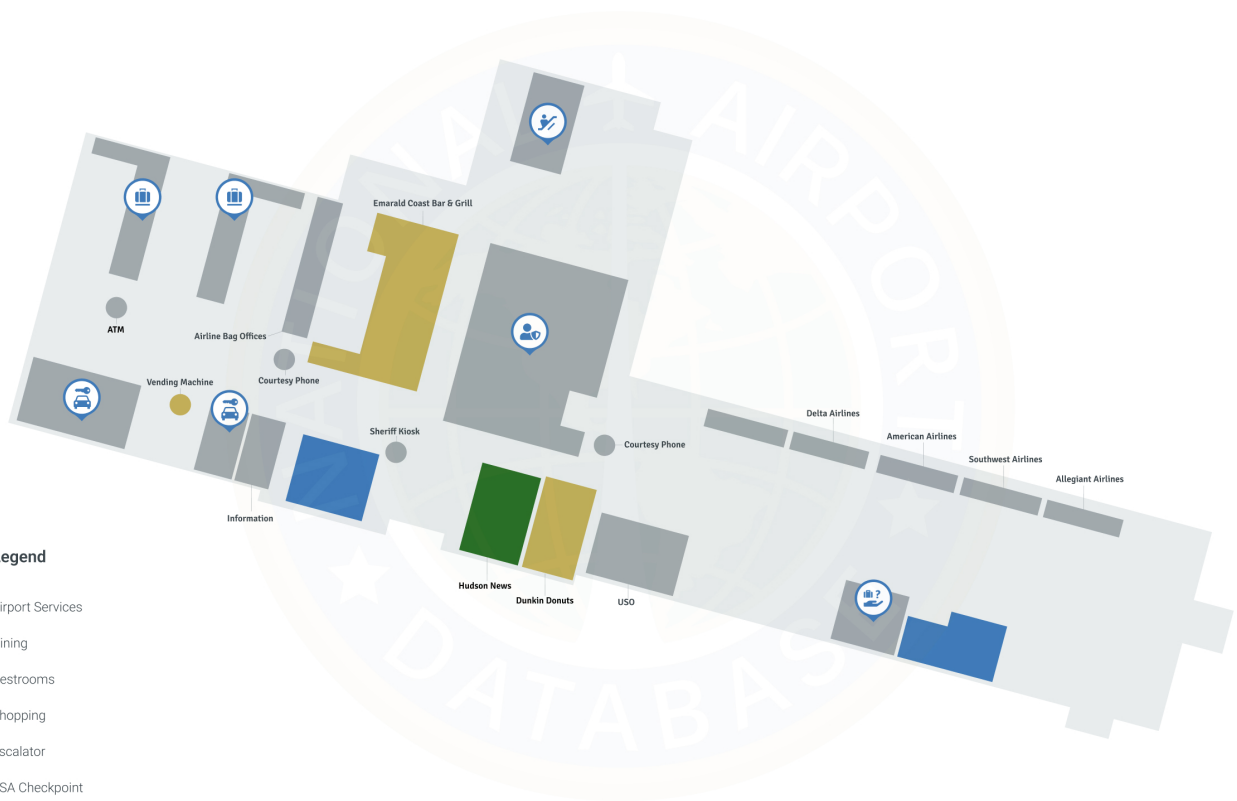

# **Destin Ft Walton Beach Airport VPS | Main Terminal**

# Eglin AFB/Destin-Ft Walton Beach Airport - Main Terminal

## Map Legend

- Airport Services
- Dining
- Restrooms
- Shopping
- Escalator
- TSA Checkpoint
- Lost & Found
- Baggage Claim
- Rental Car