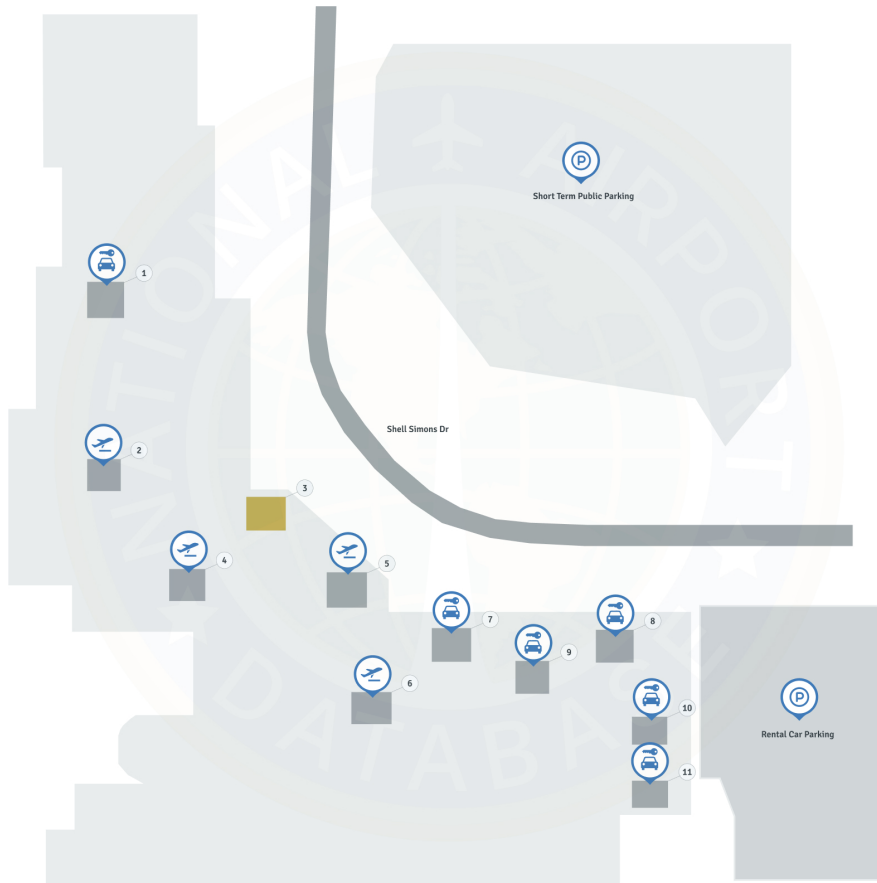

Juneau Airport JNU | Terminal

Juneau international airport

- 1 Avis Car Rental
- 2 Airport Weather
- 3 Tailwind Concessions
- 4 Alaska Seaplanes
- 5 Juneau International Airport
- 6 Alaska Airlines
- 7 Budget Car Rental
- 8 Enterprise Rent-A-Car
- 9 Hertz Car Rental-Juneau
- 10 National Car Rental
- 11 Alamo Rental Car

Map Legend

- Dining
- Airport Services
- Rental Car
- Parking
- Departures

Juneau international airport - level 2

- 1 AIRPORT ADMIN SUITE
- 2 OPEN TO BELOW
- 3 BADGINS OFFICE
- 4 SEATING
- 5 FAA SUITE
- 6 PASSENGER GRETING
- 7 OPEN TO BELOW
- 8 ALASKA AIRLINES SUITE
- 9 PASSENGER QUEUING
- 10 TSA PASSANGER SCREENING
- 11 ALASKA ROOM
- 12 DEPARTURE LOUNGE

Map Legend

-  Dining
-  Shopping
-  Airport Services
-  Police
-  Escalator
-  Elevators
-  Restroom

Juneau international airport - level 1

- 1 ALASKA SEAPLANES
- 2 ISLAND AIR
- 3 SEATING
- 4 PASSENGER CURCULATION SEATING
- 5 ALASKA KIOSK
- 6 GIFT SHOP
- 7 BAG CLAIM
- 8 INFOR
- 9 DELTA KIOSKS
- 10 ALASKA TICKETING
- 11 DELTA TICKETING
- 12 ALASKA OFFICES
- 13 DELTA OFFICES
- 14 ASA BAG STOR
- 15 DTLTA BAG STOR
- 16 CAR RENTAL
- 17 BAG HANDLING

Map Legend

- Shopping
- Airport Services
- Restrooms
- Customs suite
- Stairs
- Elevators
- Bag claim