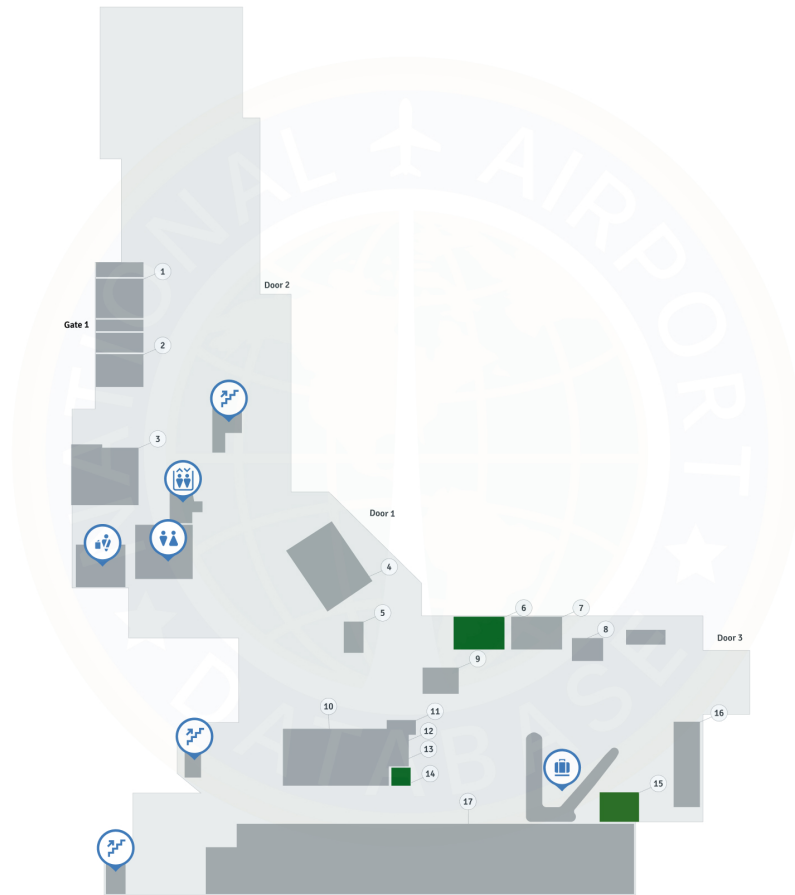

Map Legend

- Dining
- Airport Services
- Rental Car
- Parking
- Departures

Juneau international airport - level 2

- 1 AIRPORT ADMIN SUITE
- 2 OPEN TO BELOW
- 3 BADGINS OFFICE
- 4 SEATING
- 5 FAA SUITE
- 6 PASSENGER GRETING
- 7 OPEN TO BELOW
- 8 ALASKA AIRLINES SUITE
- 9 PASSENGER QUEUING
- 10 TSA PASSANGER SCREENING
- 11 ALASKA ROOM
- 12 DEPARTURE LOUNGE

Map Legend

-  Dining
-  Shopping
-  Airport Services
-  Police
-  Escalator
-  Elevators
-  Restroom

Juneau international airport - level 1

- 1 ALASKA SEAPLANES
- 2 ISLAND AIR
- 3 SEATING
- 4 PASSENGER CURCULATION SEATING
- 5 ALASKA KIOSK
- 6 GIFT SHOP
- 7 BAG CLAIM
- 8 INFOR
- 9 DELTA KIOSKS
- 10 ALASKA TICKETING
- 11 DELTA TICKETING
- 12 ALASKA OFFICES
- 13 DELTA OFFICES
- 14 ASA BAG STOR
- 15 DTLTA BAG STOR
- 16 CAR RENTAL
- 17 BAG HANDLING

Map Legend

- Shopping
- Airport Services
- Restrooms
- Customs suite
- Stairs
- Elevators
- Bag claim