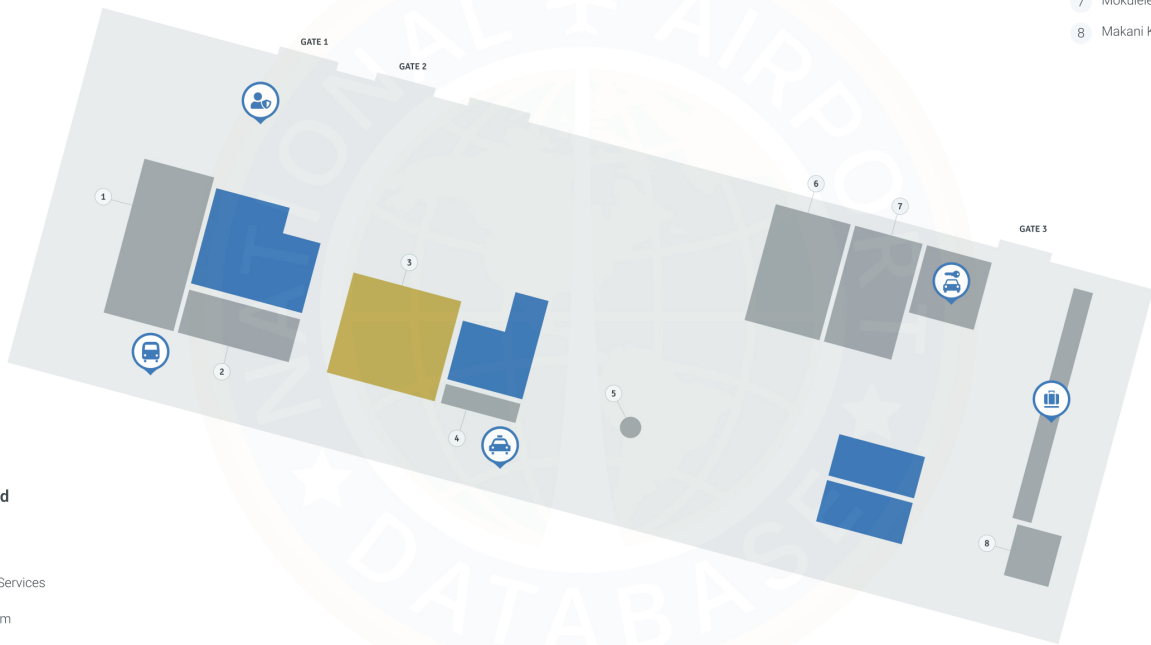

Molokai Airport MKK | Terminal

Molokai airport

- 1 Kamaka Air Freight
- 2 FedEx UPS
- 3 Coffee/Snack Shop
- 4 USDA Inspection Office
- 5 USDA Inspection Office
- 6 Ohana Air
- 7 Mokulele Air
- 8 Makani Kai Air

Map Legend

- Dining
- Airport Services
- Restroom
- Taxi Service
- MEO Bus
- Rental Car
- Baggage Claim
- Security Checkpoint