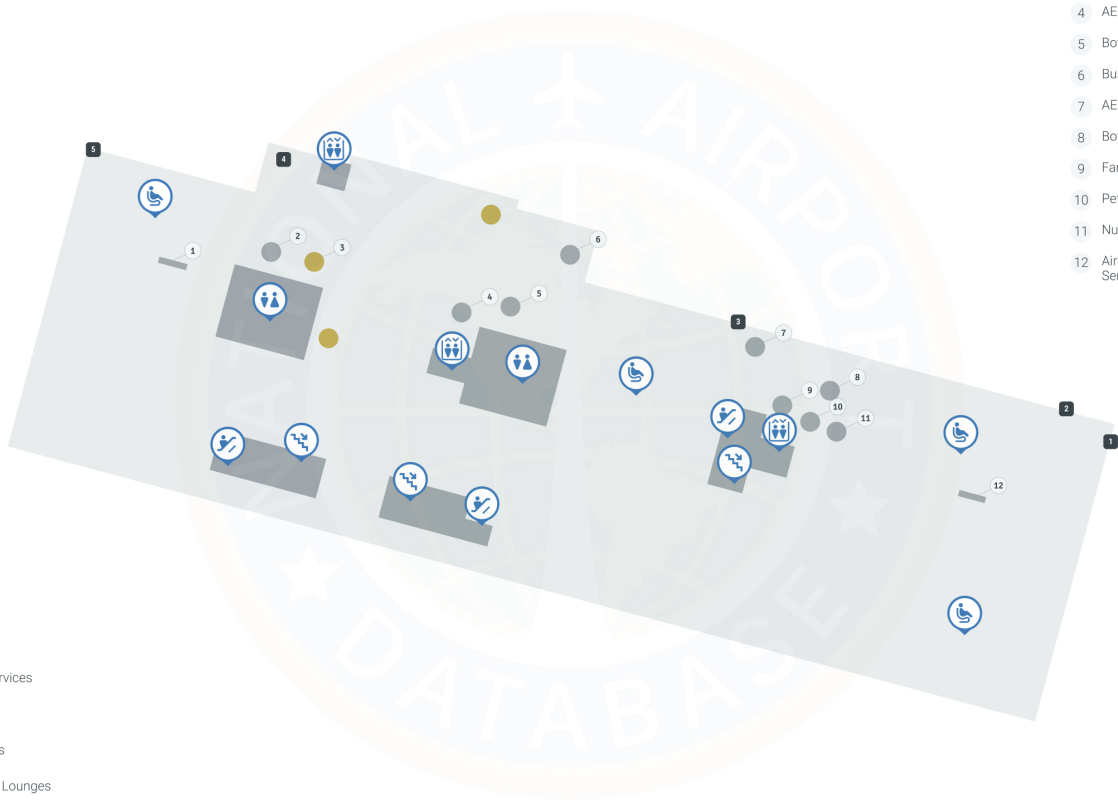

Midamerica Airport BLV | Terminal

Scott AFB-Midamerica - level 1

- 1 Bottle Filing Station
- 2 Parking Pay on Foot
- 3 Parking Counter
- 4 AED
- 5 ATM
- 6 Vending Machine
- 7 Parking Pay on Foot
- 8 AED

Map Legend

- Dining
- Shopping
- Airport Services
- Security Checkpoint
- Elevators
- Restrooms
- baggage hall
- Escalator
- Rental Car
- Security Checkpoint Entrance
- Stairs-up

Scott AFB-Midamerica - level 2

- 1 Airline Customer Service
- 2 Bottle Filing Station
- 3 Vending Machine
- 4 AED
- 5 Bottle Filing Station
- 6 Business Lounge
- 7 AED
- 8 Bottle Filing Station
- 9 Family Restrooms
- 10 Pet Relief Area
- 11 Nursing Room
- 12 Airline Customer Service

Map Legend

-  Dining
-  Airport Services
-  Elevators
-  Restrooms
-  Departure Lounges
-  Escalator
-  Gates
-  Stairs-up