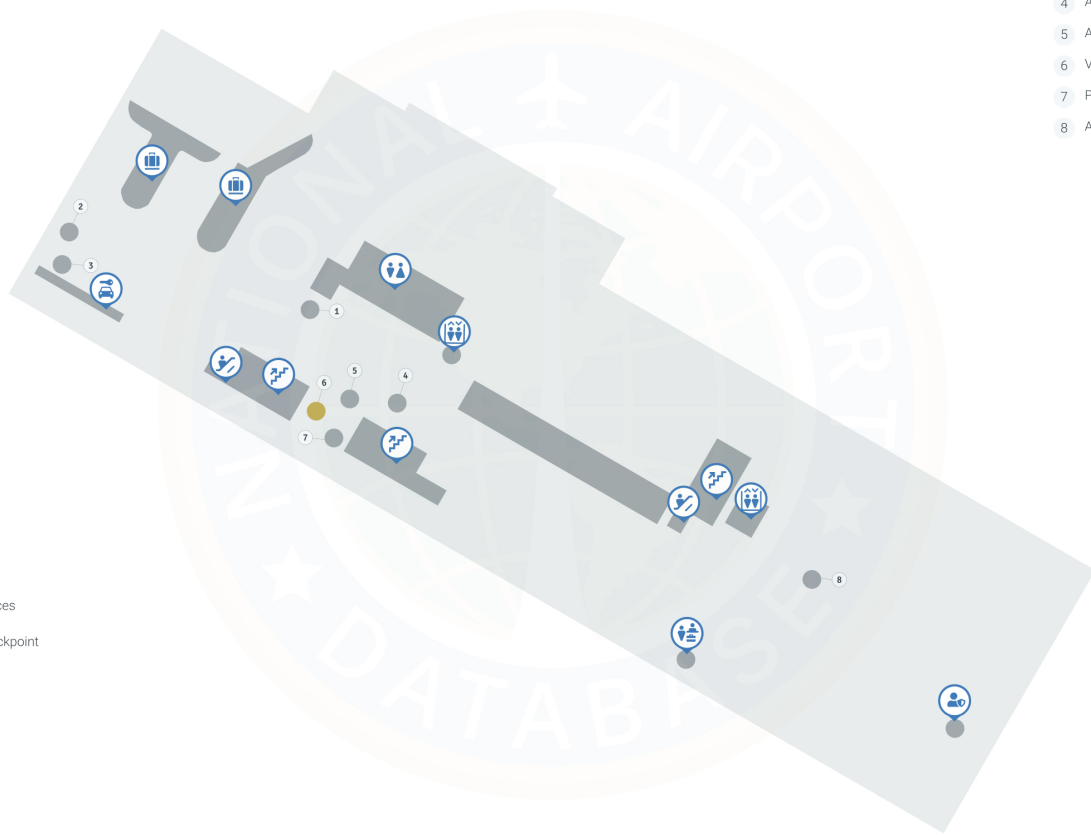

Midamerica Airport BLV | Terminal

Scott AFB-Midamerica - level 1

- 1 Bottle Filing Station
- 2 Parking Pay on Foot
- 3 Parking Counter
- 4 AED
- 5 ATM
- 6 Vending Machine
- 7 Parking Pay on Foot
- 8 AED

Map Legend

- Dining
- Shopping
- Airport Services
- Security Checkpoint
- Elevators
- Restrooms
- baggage hall
- Escalator
- Rental Car
- Security Checkpoint Entrance
- Stairs-up

Scott AFB-Midamerica - level 2

- 1 Airline Customer Service
- 2 Bottle Filing Station
- 3 Vending Machine
- 4 AED
- 5 Bottle Filing Station
- 6 Business Lounge
- 7 AED
- 8 Bottle Filing Station
- 9 Family Restrooms
- 10 Pet Relief Area
- 11 Nursing Room
- 12 Airline Customer Service

Map Legend

-  Dining
-  Airport Services
-  Elevators
-  Restrooms
-  Departure Lounges
-  Escalator
-  Gates
-  Stairs-up